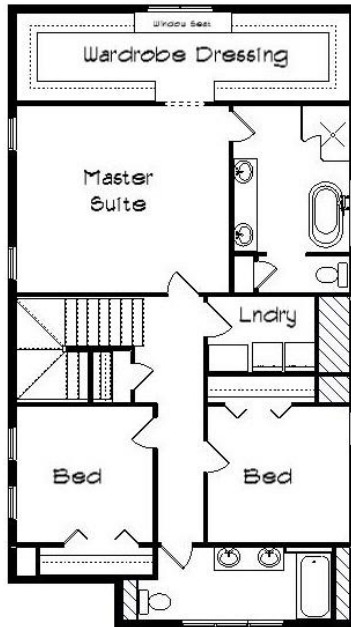

Your Land Your Style Your Home Your Way
Design + Build = Your Best Value

The **Kraus** Company
DESIGN BUILD

248-972-5549

In Town 4027
2170 Sq.Ft.

Copyright © 2019 Kraus Design Build
All Rights Reserved

Setting the New Standard Since 1987