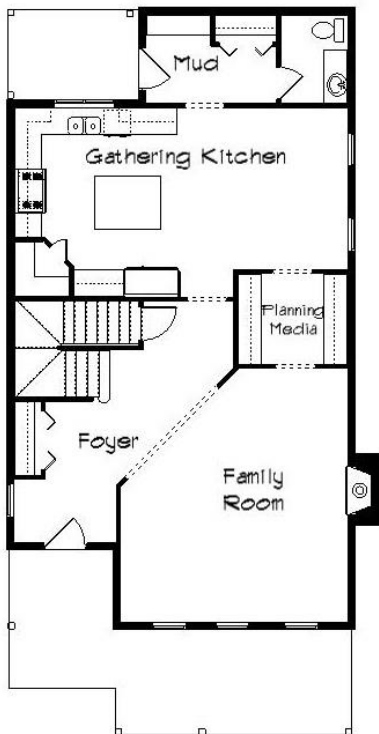

Your Land Your Style Your Home Your Way
Design + Build = Your Best Value

The **Kraus** Company
DESIGN BUILD

248-972-5549

In Town 4027
2170 Sq.Ft.

Copyright © 2019 Kraus Design Build
All Rights Reserved

Setting the New Standard Since 1987