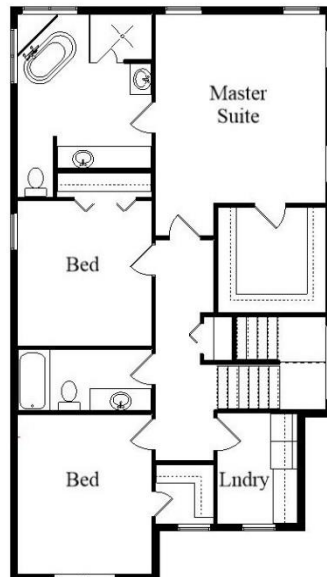

Your Land Your Style Your Home Your Way

Design + Build = Your Best Value

In Town 4036 D  
2165 Sq.Ft.

Copyright © 2021 Kraus Design Build  
All Rights Reserved

The **Kraus** Company  
DESIGN BUILD

248-972-5549