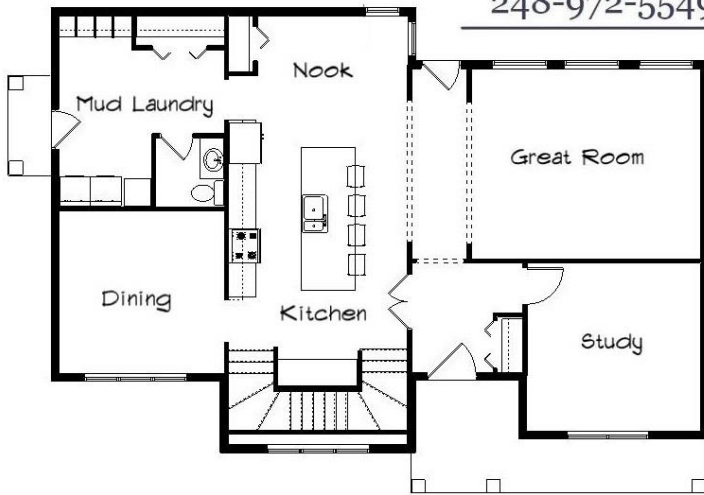

Your Land Your Style Your Home Your Way
Design + Build = Your Best Value

The **Kraus** Company
DESIGN BUILD

248-972-5549

In Town 7526 D
2600 Sq.Ft.

Setting the New Standard