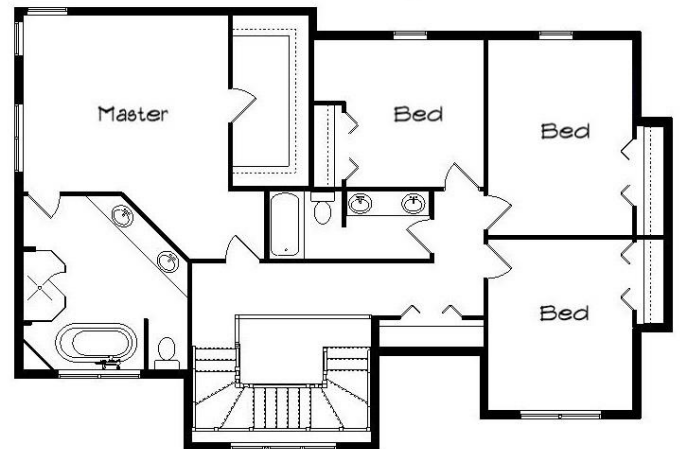

Your Land Your Style Your Home Your Way
Design + Build = Your Best Value

The **Kraus** Company
DESIGN BUILD

248-972-5549

In Town 7526 D
2600 Sq.Ft.

Setting the New Standard