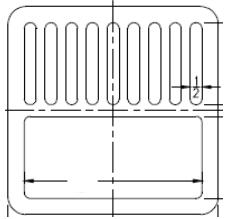

WICKETTS STAINLESS SPECIFICATION

WFS-1414-4
4" Deep
FLOOR SINK

FS
FULL SLOTTED

HS
HALF SLOTTED

3Q
THREE QUARTED
SLOTTED

SG
SOLID GRATE

Engineering Specification: 16 GA. 304 Stainless Steel 14 X 14 Floor Sink 6" Deep;

Interior To Be Radius & Polished. 2", 3", 4" No Hub Or Inside Caulk Outlet.

Wicketts Stainless, LLC.
2618 San Miguel Dr. Bldg. # 376
Newport Beach, CA 92660
Tel: 951-858-2548
Fax: 951-638-9059
sales@wickettsstainless.com
www.wickettsstainless.com