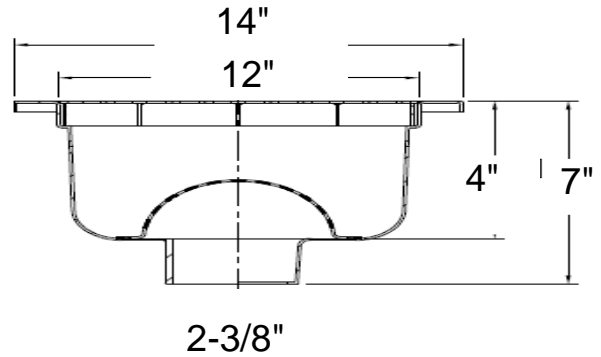

WICKETTS STAINLESS SPECIFICATION

WFS-1414-4
4" Deep
FLOOR SINK

FS
FULL SLOTTED

HS
HALF SLOTTED

3Q
THREE QUARTED
SLOTTED

SG
SOLID GRATE

Engineering Specification: 16 GA. 304 Stainless Steel 14 X 14 Floor Sink 6" Deep;

Interior To Be Radius & Polished. 2", 3", 4" No Hub Or Inside Caulk Outlet.

Wicketts Stainless, LLC.
2618 San Miguel Dr. Bldg. # 376
Newport Beach, CA 92660
Tel: 951-858-2548
Fax: 951-638-9059
sales@wickettsstainless.com
www.wickettsstainless.com