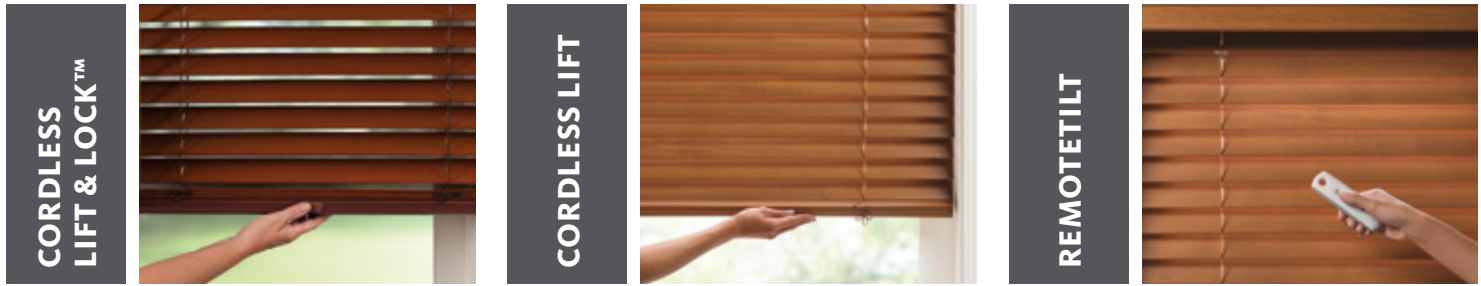

- Heavy-duty slim-design headrail and crash-proof cordlock provide smooth, easy operation
- Innovative, magnetic valance attachment system is secure, easy to install, and conveniently adjustable
- Valance returns are glued and finished by hand for a perfected look and time-saving installation
- Limited Lifetime Warranty ensures customer satisfaction