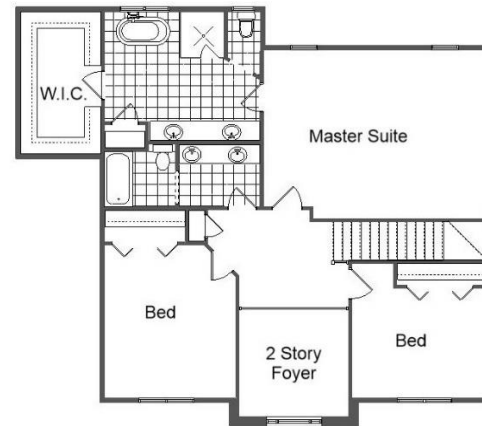

Setting the New Standard

Your Land Your Style Your Home Your Way
Design + Build = Your Best Value

Setting the New Standard

Your Land Your Style Your Home Your Way

Design + Build = Your Best Value

The **Kraus** Company
DESIGN BUILD
248-972-5549

The Charleston III
2565 Sq.Ft.

Copyright © 2020 Kraus Design
All Rights Reserved

Setting the New Standard