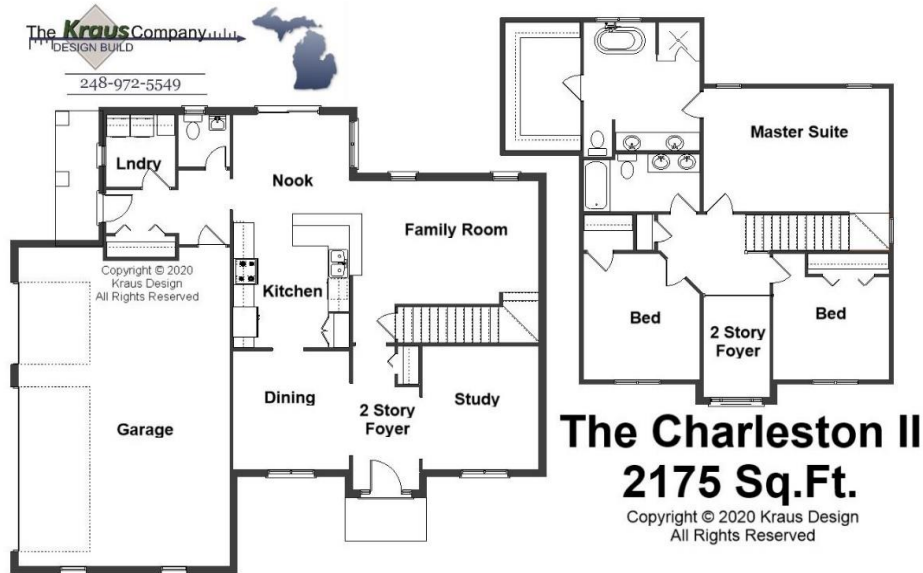

Your Land Your Style Your Home Your Way
Design + Build = Your Best Value

The **Kraus** Company, LLC
DESIGN BUILD

248-972-5549

Charleston V (LS)
1920 Sq.Ft.

Copyright © 2020 Kraus Design
All Rights Reserved

Setting the New Standard

Your Land Your Style Your Home Your Way
Design + Build = Your Best Value

Setting the New Standard

Your Land Your Style Your Home Your Way

Design + Build = Your Best Value

The **Kraus** Company
DESIGN BUILD
248-972-5549

The Charleston III
2565 Sq.Ft.

Copyright © 2020 Kraus Design
All Rights Reserved

Setting the New Standard