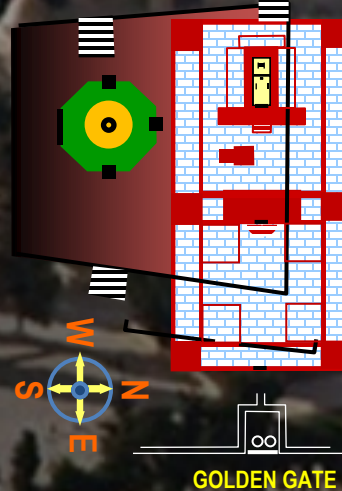

THE JEWISH 3RD TEMPLE

CONCEPTUALIZATION BASED ON THE DOME OF THE TABLETS LOCATION AS THE HOLY OF HOLIES

ALTAR OF SACRIFICE
DEC 10, 2018

3RD TEMPLE?
3-4 Year-Old Red Heifer
2018 + 4 Year Window

2022?

3rd TEMPLE POSSIBLE LAYOUT

DOME of the Rock

DOME of the Tablets

TEMPLE MOUNT
Jerusalem, Israel
יְשׁוּרָאֵל

Court of Gentiles

Court of Priests
Court of Israel

Court of Women

AntiChrist

ARK OF THE COVENANT
(Ark's design by Wyatt's eyewitness)

GOLDEN GATE (Eastern)

DOME OF TABLETS
Speculated center of Holy of Holies