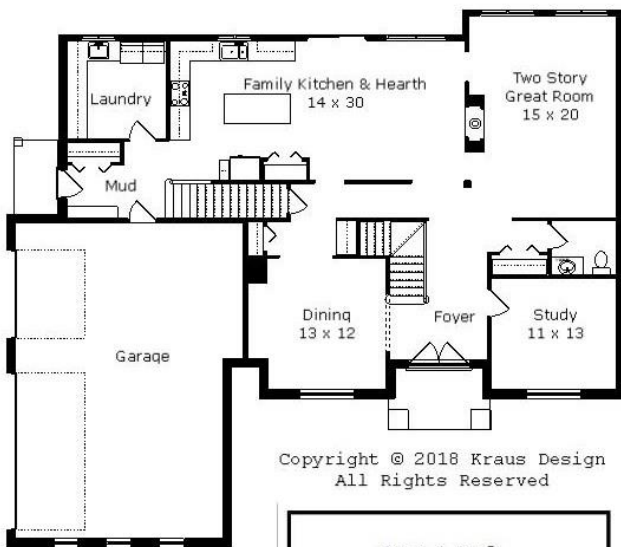

Your Land Your Style Your Home Your Way Design + Build = Your Best Value

KRAUS
DESIGN + BUILD

248-972-5549

The Virginia Estate
3475 Sq. Ft.

Copyright © 2018 Kraus Design
All Rights Reserved

We Welcome Your Changes
to All of Our Plans