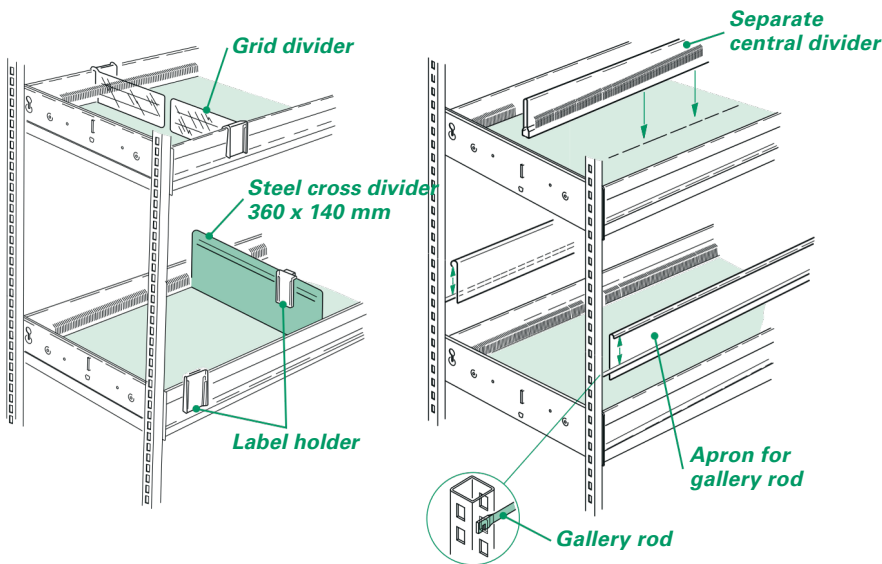

**For the compact storage of large and heavy articles.
The FAMA sliding cabinet.**

FAMA sliding cabinets are the ideal complement to the FAMA drawer and shelving system.

- Particularly suitable for the storage of large and heavy containers
- High load-bearing capacity of up to 30 kg per shelf
- Grid dividers and label holders help maintain a consistent classification system
- Small footprint and very high storage density, as only one aisle is ever open at a time

FAMA

sliding cabinet

Standard configuration:

Technical information for planning on request.

Accessories:

Shelves:

characteristics nor declarations of guarantee.

FAMA sliding cabinets are also available in the size 612.5 x 1,070 mm. Tandem sliding cabinets are another option.

FAMA drawer systems

Fama large-capacity and underbench drawers provide fast access to packages, with good visibility, excellent space utilisation and ergonomically perfect operation. No other system offers you drawers which can store more packages in the same space.

FAMA shelving systems

Fama worktop and fast mover shelves were developed as a modular system to achieve the greatest possible flexibility. They can be precisely adapted to your individual requirements. Fama round shelves store fast moving items to provide direct access and can be flexibly configured.