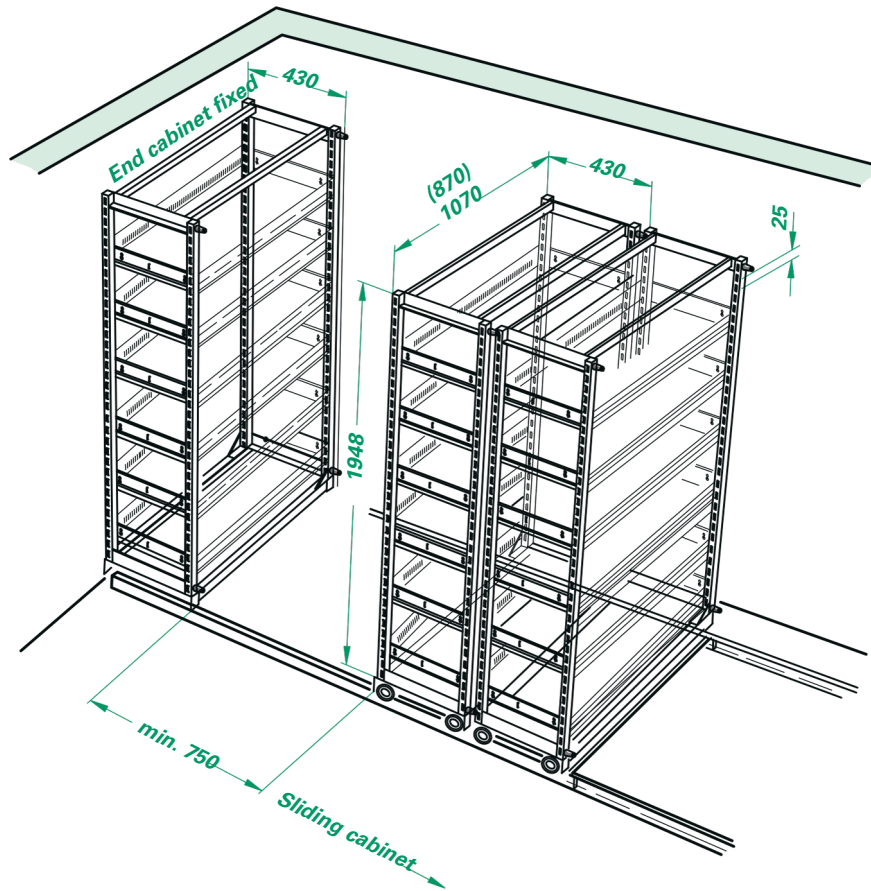

**For the compact storage of large and heavy articles.
The FAMA sliding cabinet.**

FAMA sliding cabinets are the ideal complement to the FAMA drawer and shelving system.

- Particularly suitable for the storage of large and heavy containers
- High load-bearing capacity of up to 30 kg per shelf
- Grid dividers and label holders help maintain a consistent classification system
- Small footprint and very high storage density, as only one aisle is ever open at a time

FAMA

sliding cabinet

Standard configuration:

Technical information for planning on request.

Accessories:

Shelves:

characteristics nor declarations of guarantee.

FAMA sliding cabinets are also available in the size 612.5 x 1,070 mm. Tandem sliding cabinets are another option.

FAMA drawer systems

Fama large-capacity and underbench drawers provide fast access to packages, with good visibility, excellent space utilisation and ergonomically perfect operation. No other system offers you drawers which can store more packages in the same space.

FAMA shelving systems

Fama worktop and fast mover shelves were developed as a modular system to achieve the greatest possible flexibility. They can be precisely adapted to your individual requirements. Fama round shelves store fast moving items to provide direct access and can be flexibly configured.