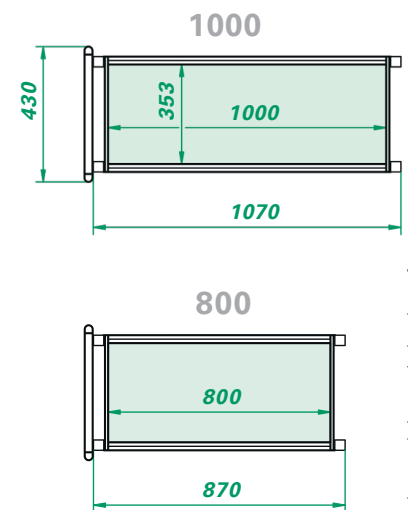

**For the compact storage of large and heavy articles.
The FAMA sliding cabinet.**

FAMA sliding cabinets are the ideal complement to the FAMA drawer and shelving system.

- Particularly suitable for the storage of large and heavy containers
- High load-bearing capacity of up to 30 kg per shelf
- Grid dividers and label holders help maintain a consistent classification system
- Small footprint and very high storage density, as only one aisle is ever open at a time

FAMA

sliding cabinet

Standard configuration:

Technical information for planning on request.

Accessories:

Shelves:

characteristics nor declarations of guarantee.

FAMA sliding cabinets are also available in the size 612.5 x 1,070 mm. Tandem sliding cabinets are another option.

FAMA drawer systems

Fama large-capacity and underbench drawers provide fast access to packages, with good visibility, excellent space utilisation and ergonomically perfect operation. No other system offers you drawers which can store more packages in the same space.