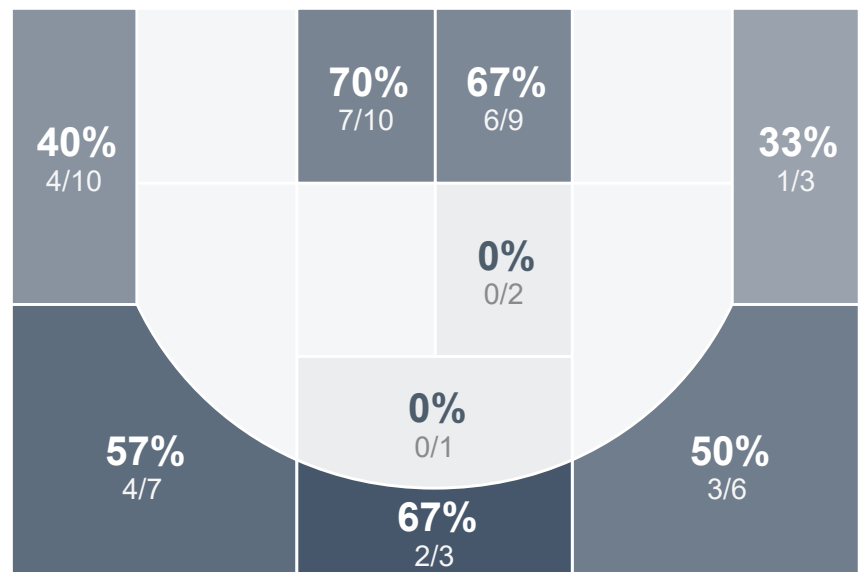

Dickinson High School