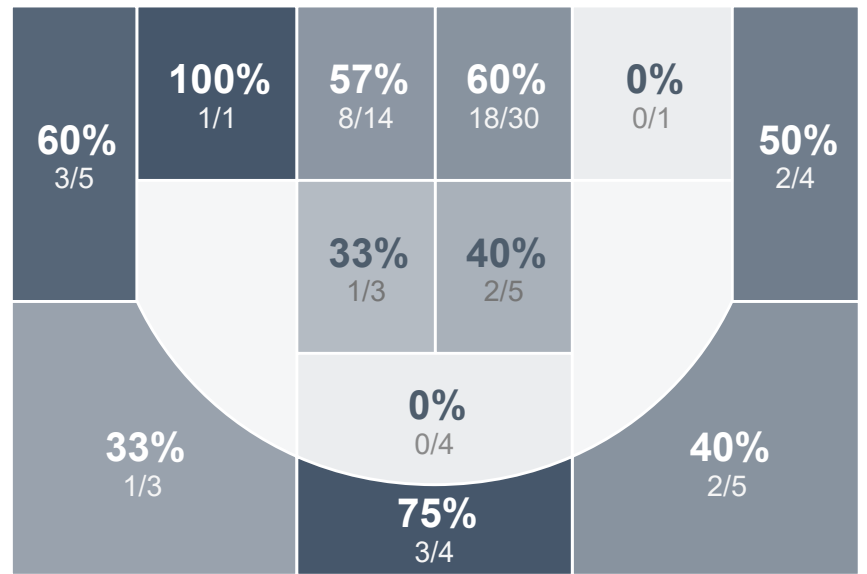

Boys Varsity Basketball