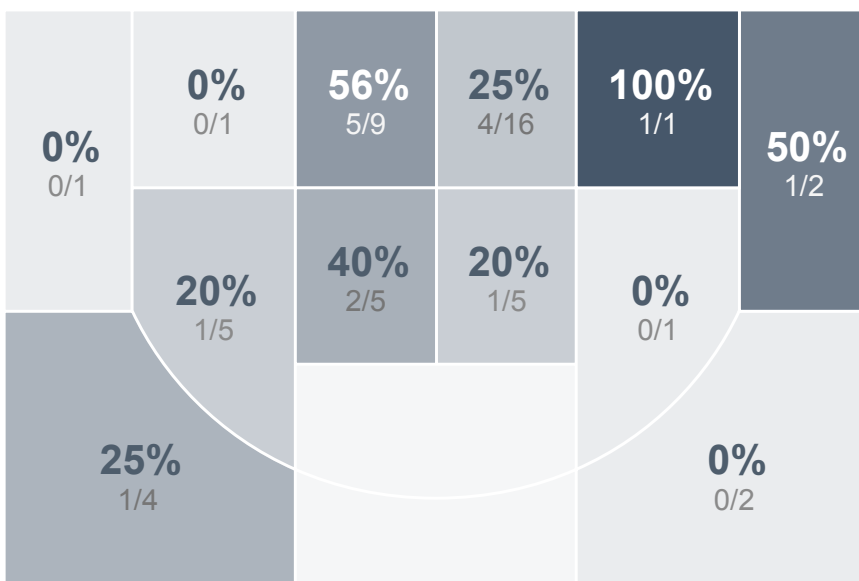

Girls Varsity Basketball