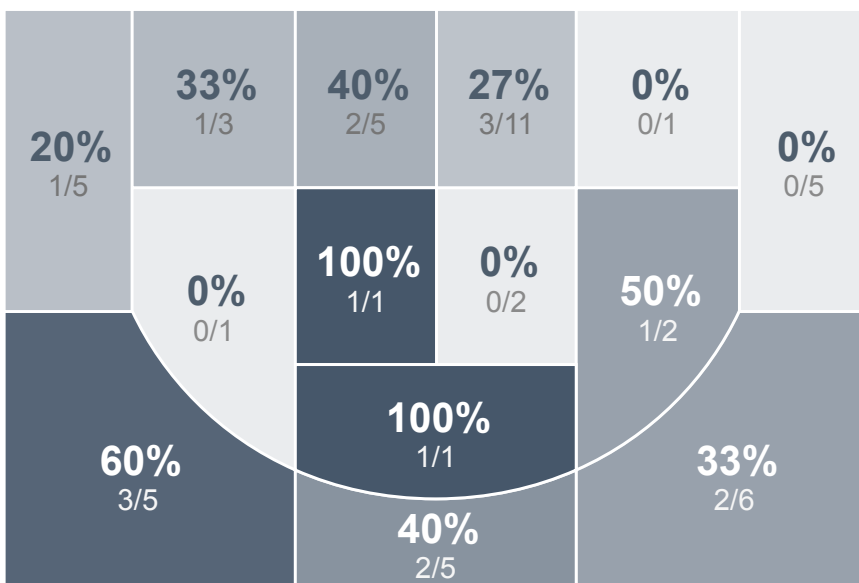

Legacy High School