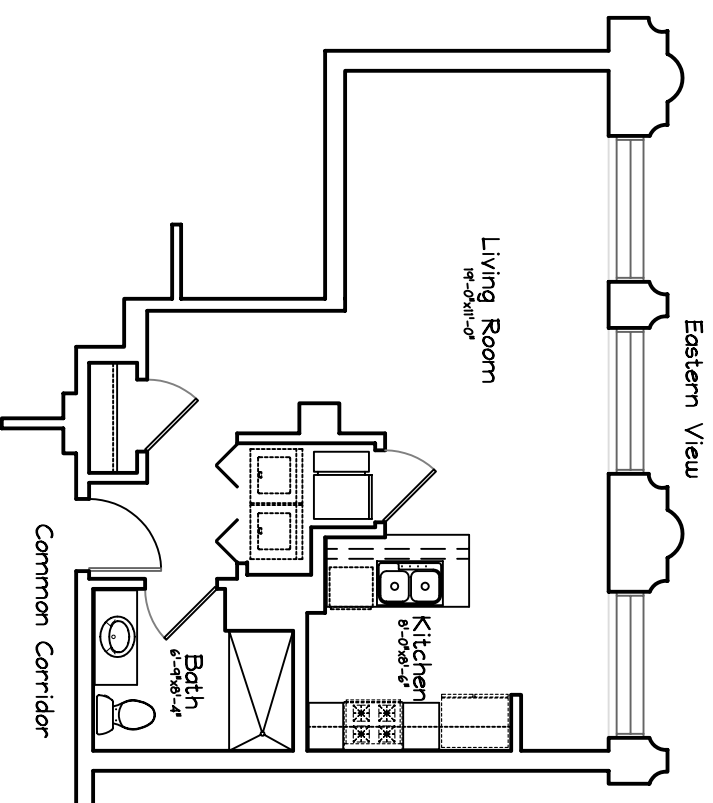

PLANKINTON LOFT APARTMENTS - 5th FLOOR

Unit #511 = 535 sq ft
Studio, 1 Bath

Scale : 1/8" = 1'-0"

Square Footage taken from center of corridor/party walls
to exterior of furred walls.