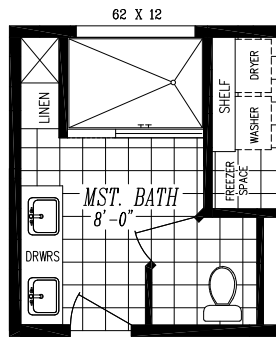

# COLUMBIA RIVER COLLECTION

"2024"

26'-8" x 60'-0"

APPROX. 1,600 SQ. FT.

OPT. 48 X 72 SHOWER

OPT. DBL. LAVS.