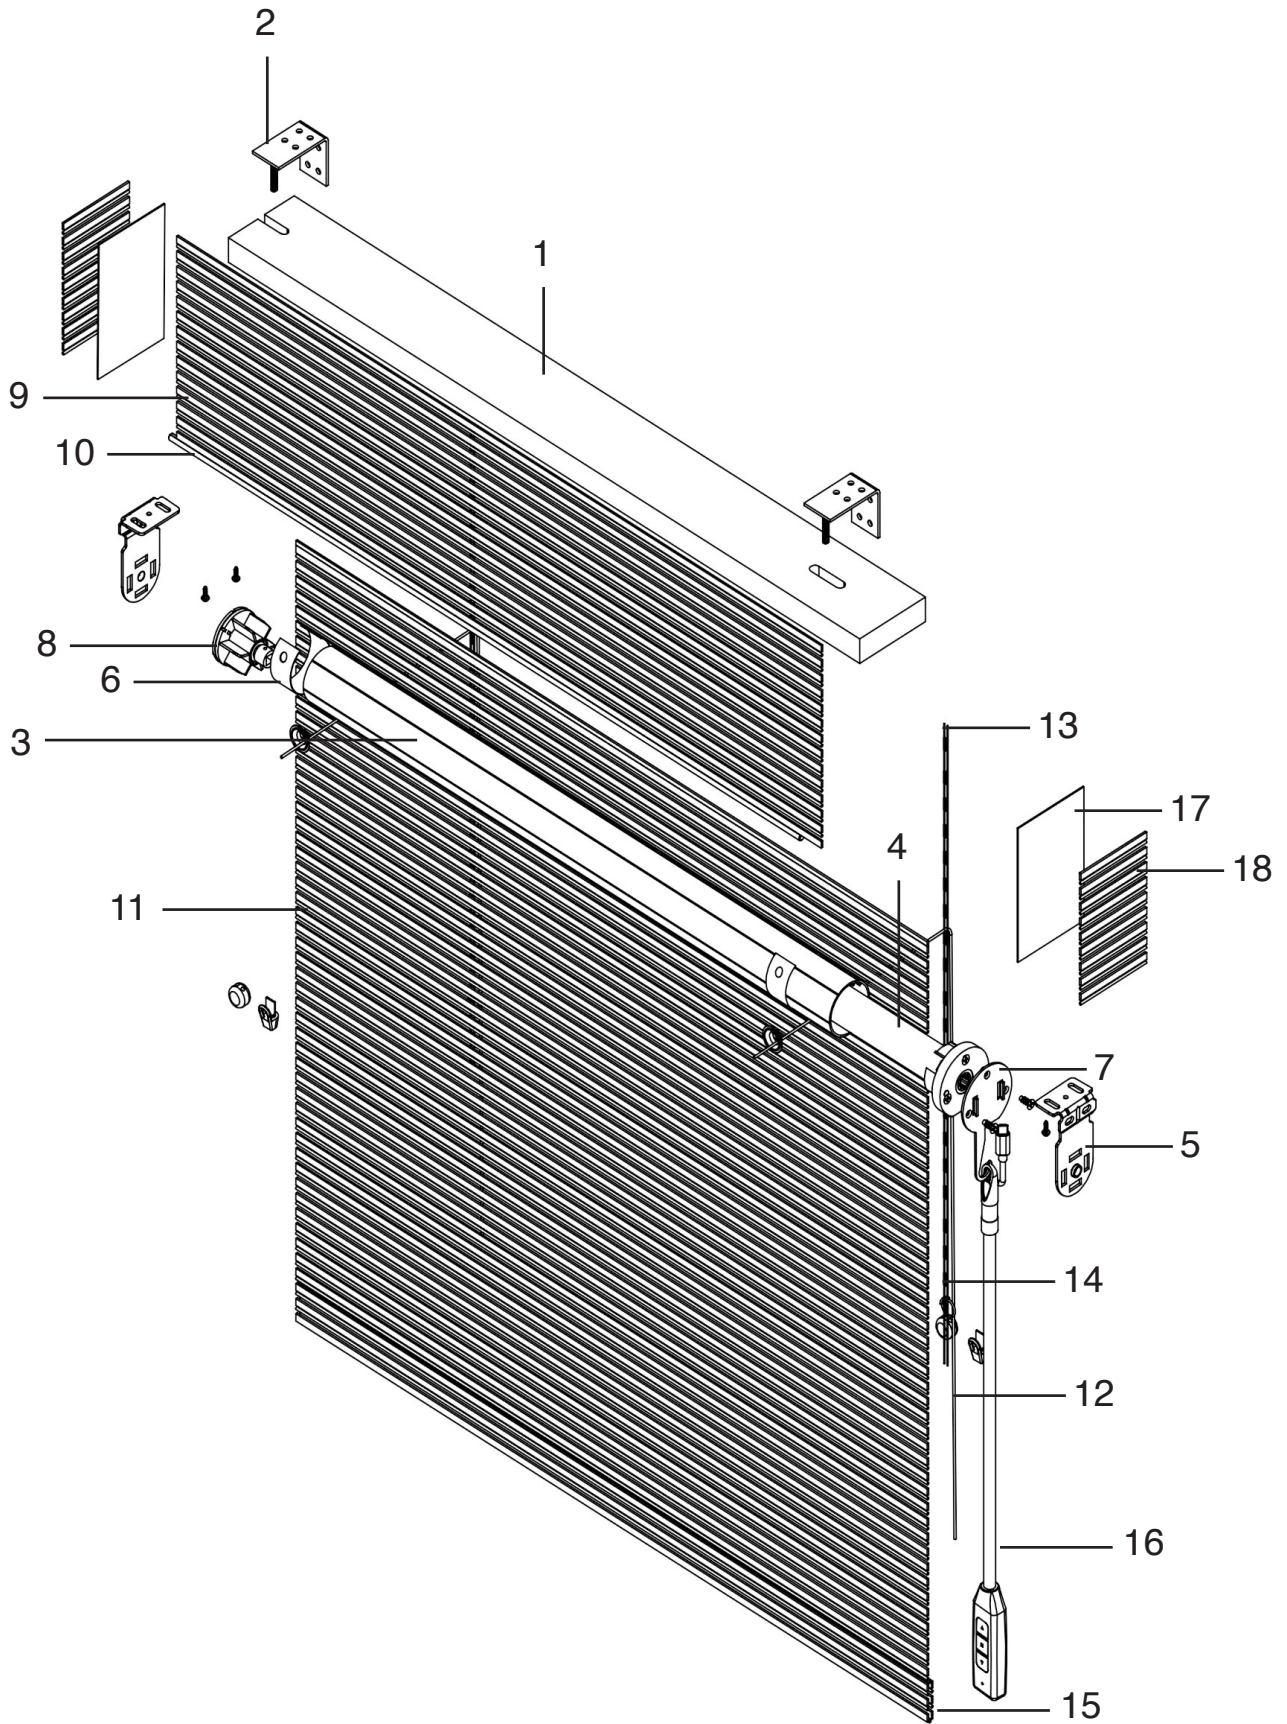

PRODUCT COMPONENTS: POWERWAND