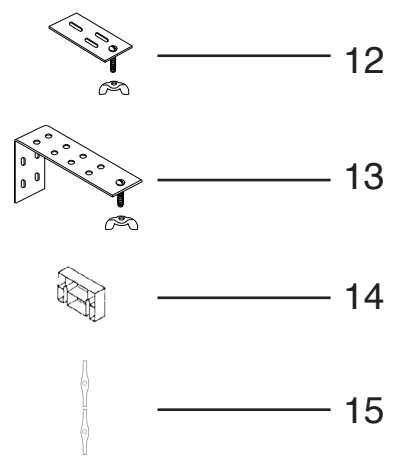

NATURAL WOVEN
SHADES

SUMMARY OF REVISIONS

NATURAL WOVEN SHADES – TABLE OF CONTENTS

Product Specifications

• Product Components - Cordlock	2-3
• Product Components - Cordless Lift	4-5
• Product Components - Continuous Loop Control Woven Shades	6-7
• Product Components - Bliss	8-9
• Product Components - Somfy	10-11
• Product Components - PowerWand	12-13

PRODUCT COMPONENTS: CORDLOCK

OPTIONAL BRACKETS AND COMPONENTS

PRODUCT COMPONENTS: CORDLOCK

1. Grommets
2. Standard Cord Pulley
(Bronze - Part #70-195-1001)
(White - Part #70-00-1001)

Enlarged Cord Pulley
(Bronze - Part #70-195-1101)
(White - Part #70-00-1101)
3. Standard Cord Lock
(Bronze - Part #70-195-1000)
(White - Part #70-00-1000)

Enlarged Cord Lock (Part #70-195-1100)
4. Headrail
(Part #70-000-1013) Natural
(Part #70-309-1013) Chestnut
(Part #70-284-1013) Nuevo White
5. Valance
6. Cord Connector (Part #Part #10195**)
7. Pull Cord
8. Decorative Wovens Tassel (Part #TW710-COLOR)
9. Bottom Ring Set (CSBRS)
10. Fabric
11. Outside Mount, L-Shaped Brackets Antique Brass
1-1/2" Long (2 Pack - Part #KIT-WW-005) (3 Pack - Part #KIT-WW-006)
2" Long (2 Pack - Part #KIT-WW-009) (3 Pack - Part #KIT-WW-010)
Can be used for center support