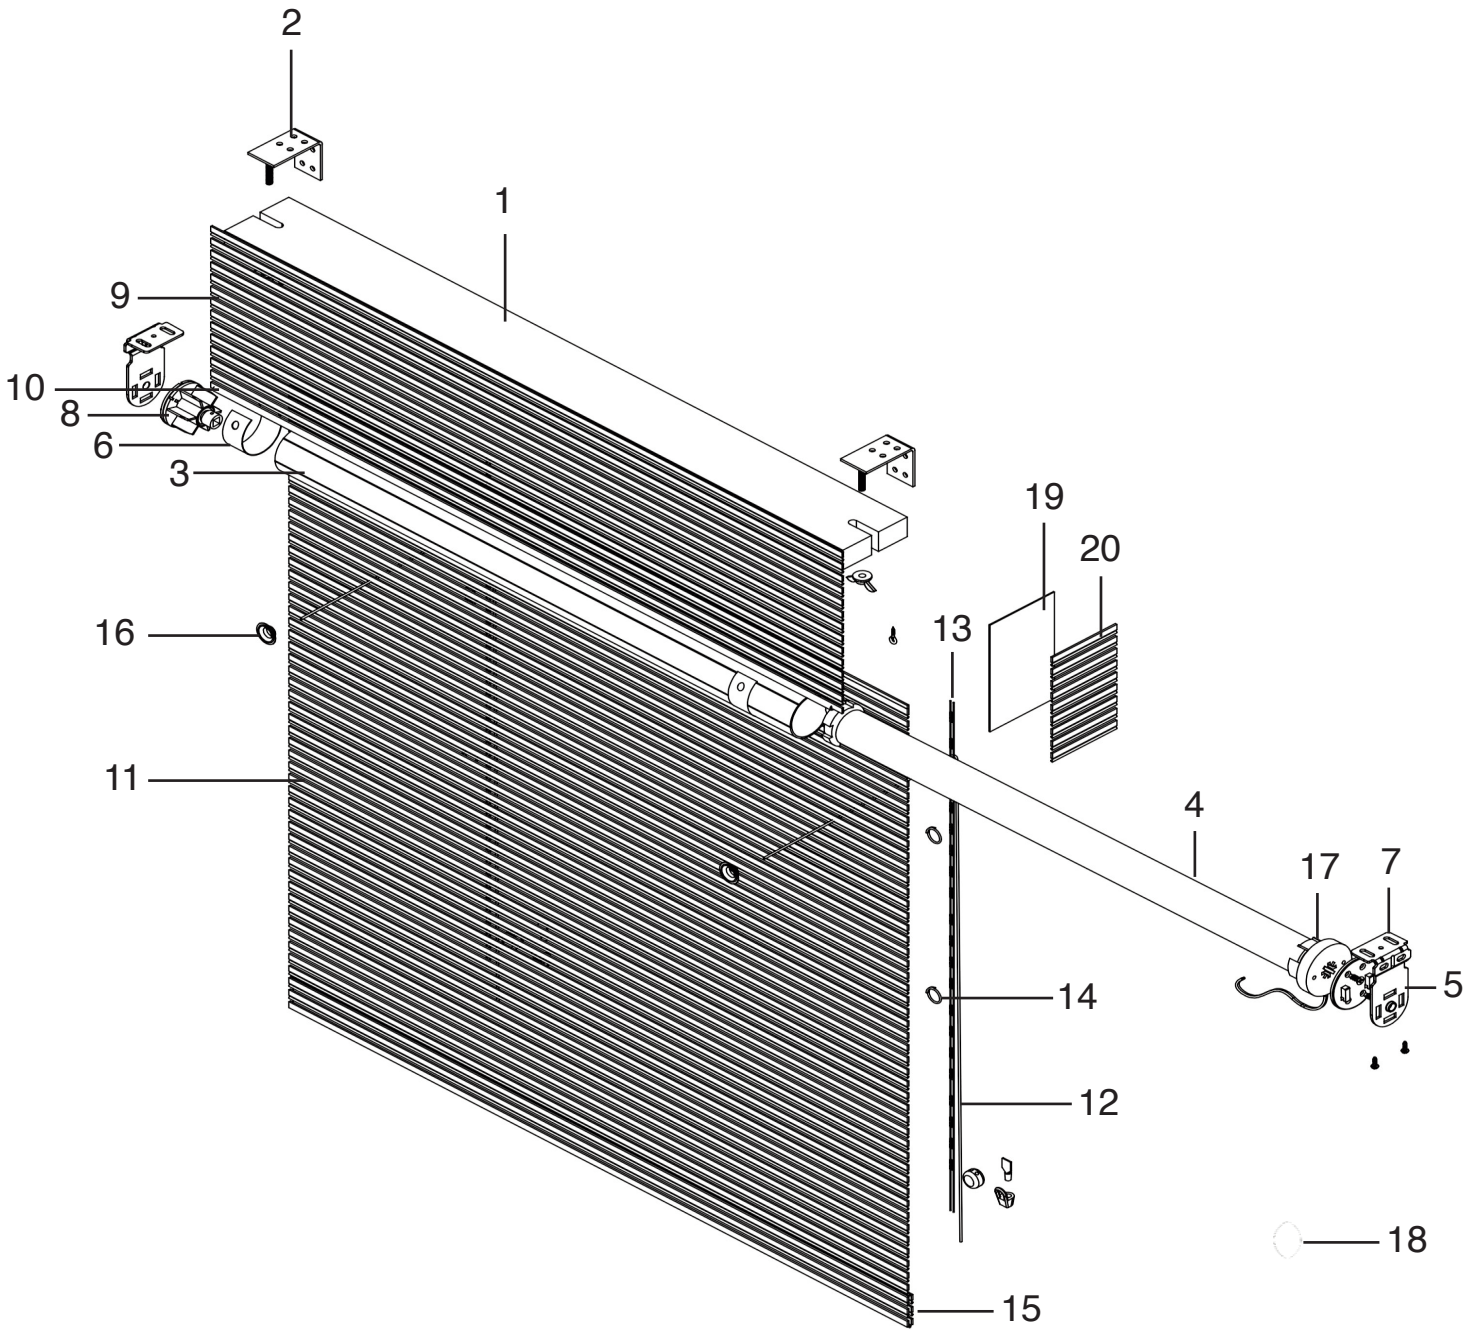

PRODUCT COMPONENTS: BLISS