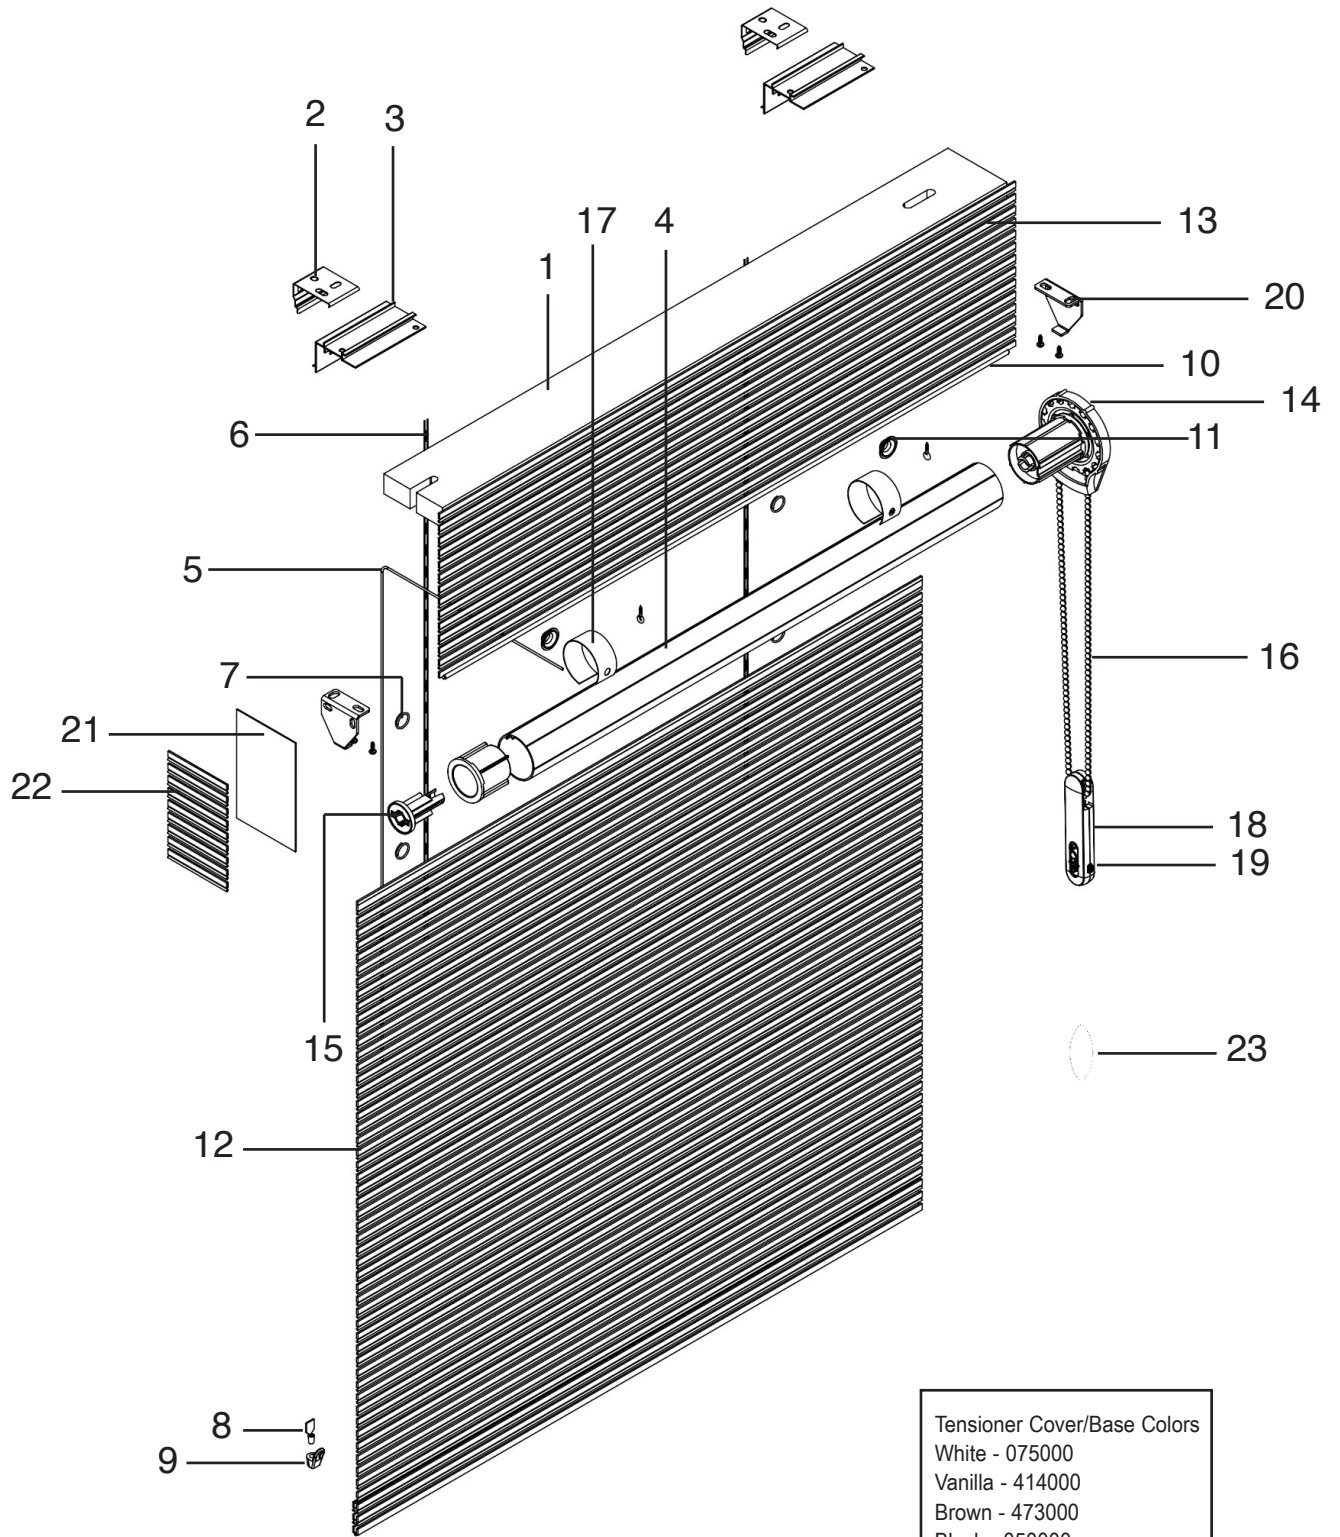

PRODUCT COMPONENTS: CONTINUOUS LOOP CONTROL WOVEN SHADES

Tensioner Cover/Base Colors
White - 075000
Vanilla - 414000
Brown - 473000
Black - 050000
Gray Cover - 1018790
Gray Base - 1018791