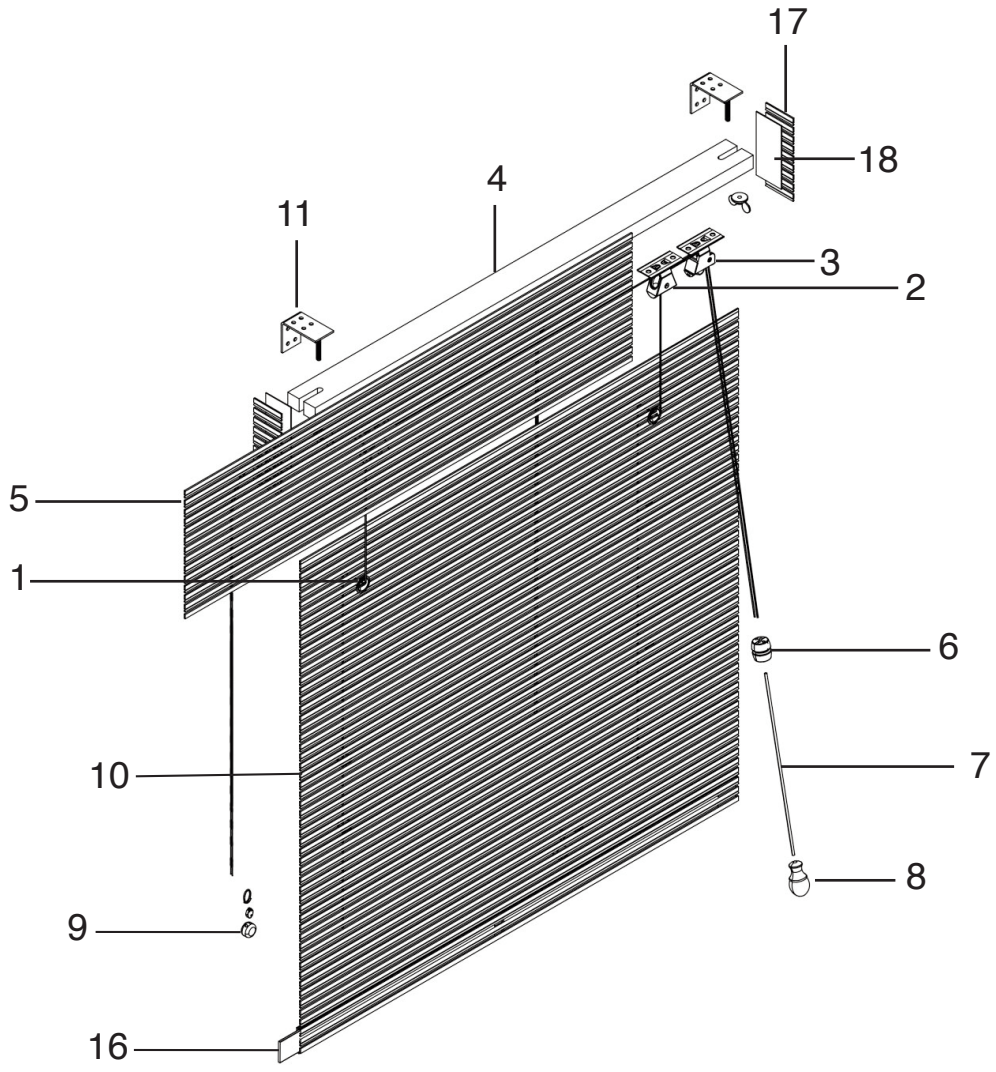

PRODUCT COMPONENTS: CORDLOCK