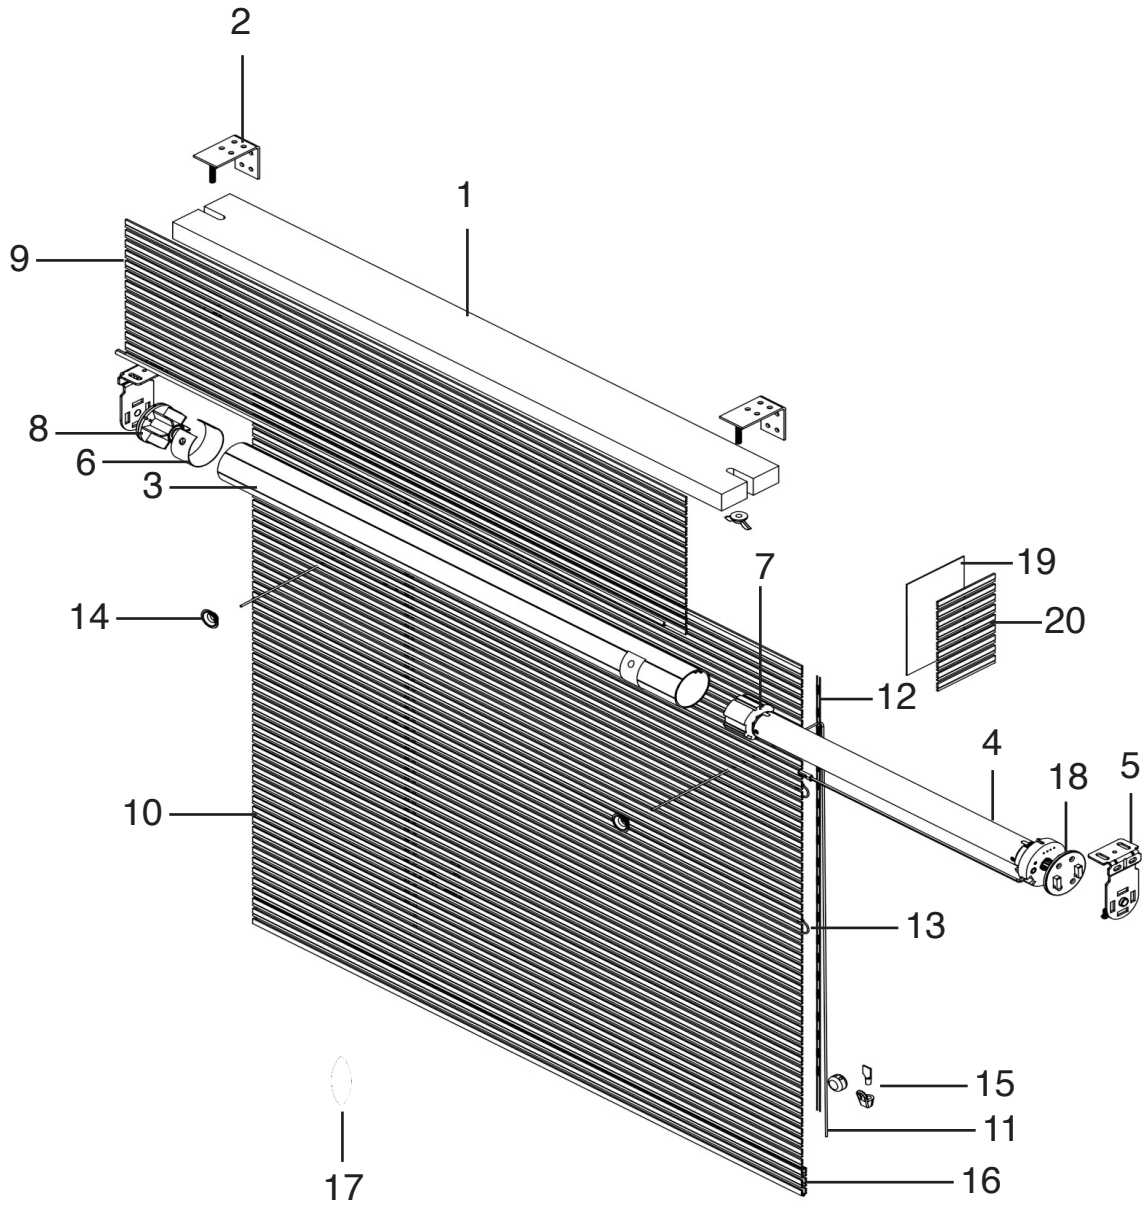

PRODUCT COMPONENTS: SOMFY