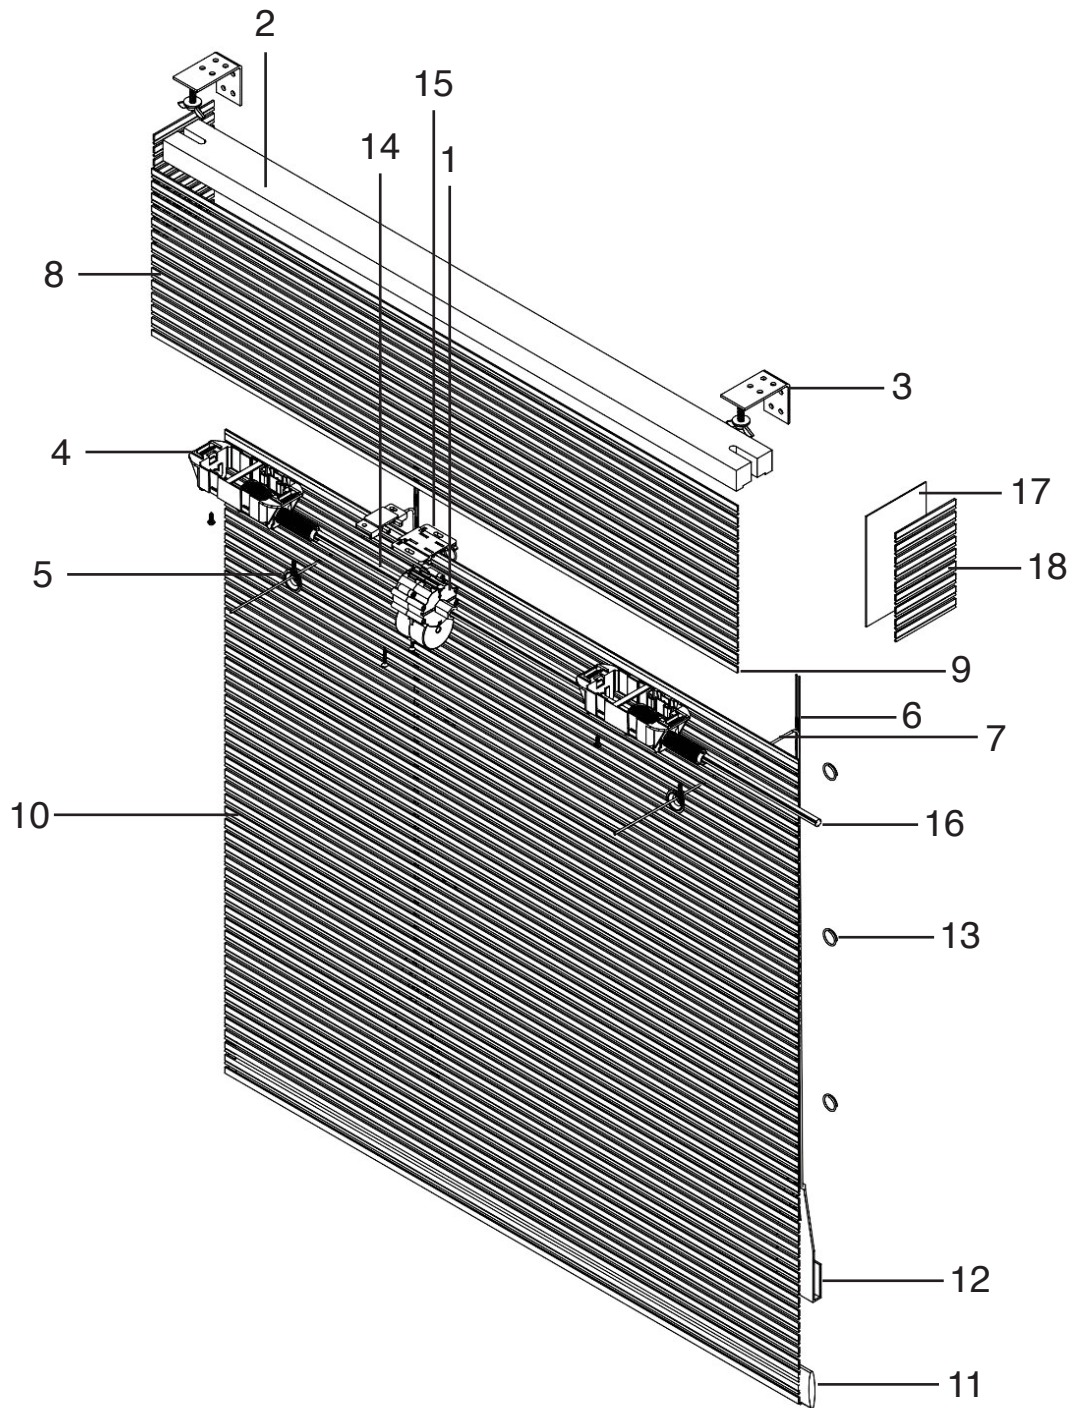

PRODUCT COMPONENTS: CORDLESS LIFT