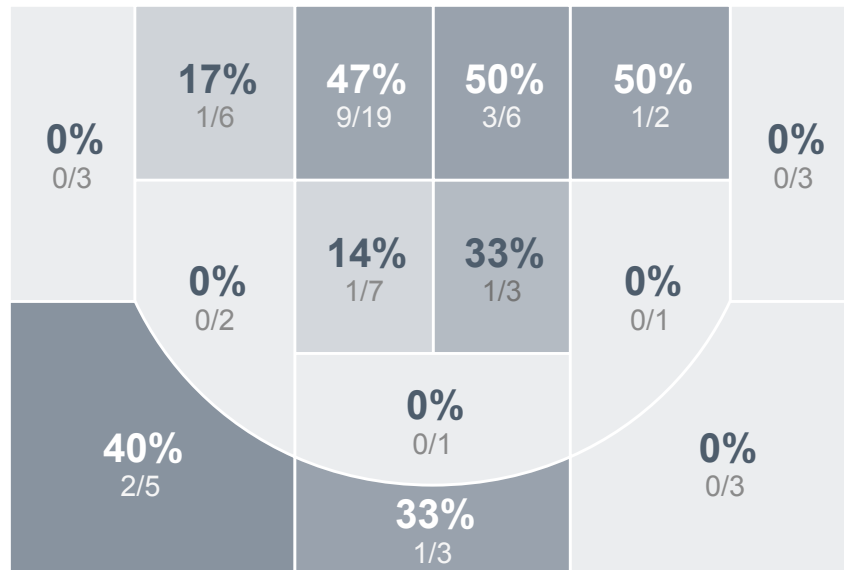

Dickinson High School