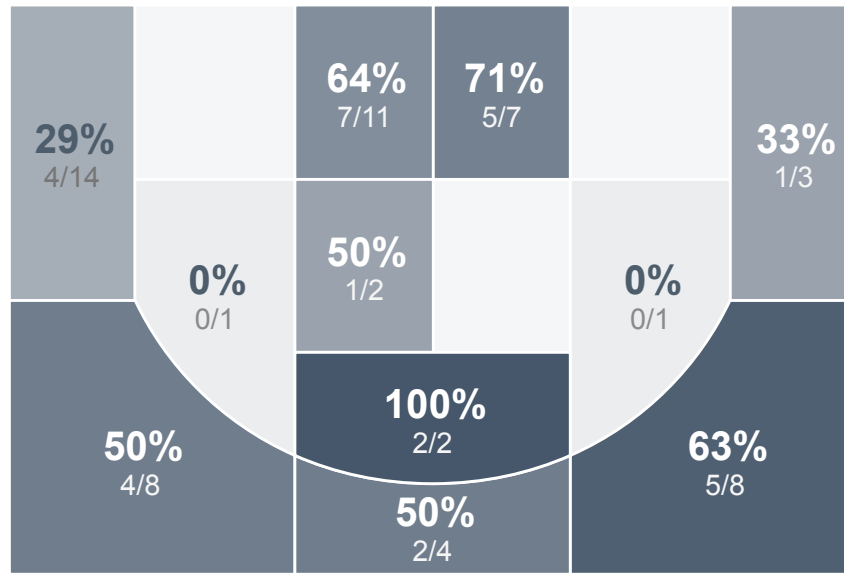

Team Stats

	MHS	DHS
Field Goal %	50.8%	29.7%
Effective Field Goal %	63.9%	32.0%
2FG Made/Attempted	15/24	16/47
2FG%	62.5%	34.0%
3FG Made/Attempted	16/37	3/17
3FG%	43.2%	17.6%
FT Made/Attempted	12/15	14/20
Free Throw Percentage	80.0%	70.0%
Points Per Possession	1.17	0.74
Transition Points	12	6
Points Off Turnovers	29	13
Second Chance Points	8	16
Points in the Paint	26	28
Offensive Rebounds	10	21
Defense Rebounds	27	22
Assists	16	5
Deflections	21	12
Steals	14	12
Blocks	8	0
Turnovers	19	22
Personal Fouls	18	14
Charges Taken	0	0

Girls Varsity Basketball