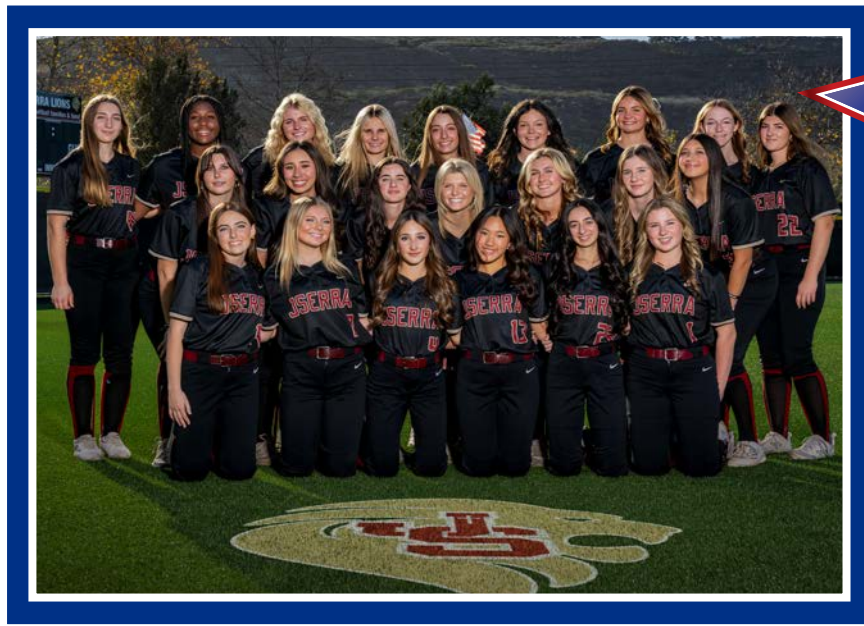

TOP RETURNEES

- Abby Ford
- Liliana Escobar
- Angie Jimenez
- Brooke Stephens