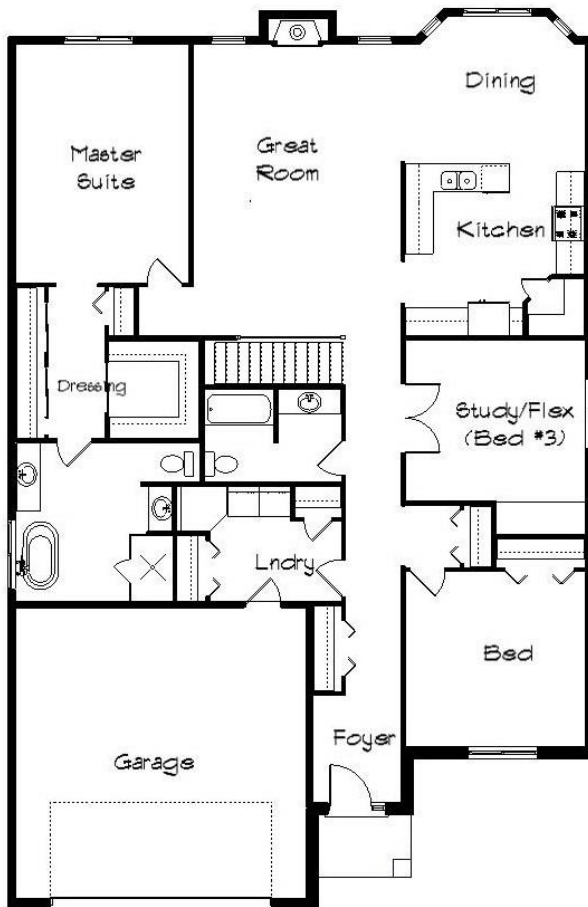

Your Land Your Style Your Home Your Way
Design + Build = Your Best Value

Carolina Ranch 2000 Sq.Ft.

Copyright © 2019 Kraus Design Build
All Rights Reserved

www.krausbuild.com

The **Kraus** Company
DESIGN BUILD