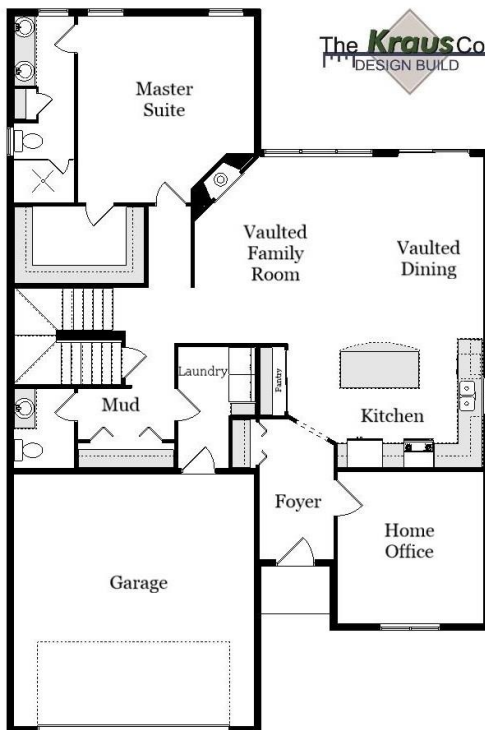

Your Land Your Style Your Home Your Way

Design + Build = Your Best Value

The **Kraus** Company
DESIGN BUILD

Plan 2421
2140 Sq.Ft.

Copyright © 2022
Kraus Design Build
All Rights Reserved
← www.krausbuild.com →

The **Kraus** Company
Plans

All Our Plans are Customizable
to Meet Your Needs

Setting the New Standard