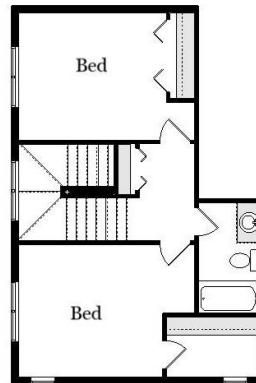

Your Land Your Style Your Home Your Way

Design + Build = Your Best Value

The **Kraus** Company
DESIGN BUILD

Plan 2421
2140 Sq.Ft.

Copyright © 2022
Kraus Design Build
All Rights Reserved
← www.krausbuild.com →