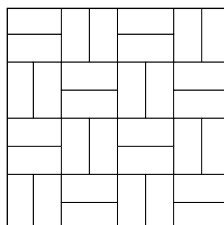

NORDIC

60 | 80 | SQUARE

Specifications per pallet	Nordic 60	Nordic 80	Nordic 60 Square
Weight/pallet	2,757 lbs/1,251 kg	3,254 lbs/1,476 kg	3,017 lbs/1,369 kg
Length	200 mm (7.9 in)	200 mm (7.9 in)	200 mm (7.9 in)
Width	100 mm (3.9 in)	100 mm (3.9 in)	200 mm (7.9 in)
Thickness	60 mm (2.36 in)	80 mm (3.15 in)	60 mm (2.36 in)
Sq. ft./pallet	106	93	109
Sections/pallet	6		
Units/section	81		
Sq. ft./section	17.67		
Full stone/sq. ft.	4.57	4.57	2.29
Full stones/bundle	477	416	250
Half stones/pallet	18	16	
LN FT/pallet (Soldier)	156	139	164
LN FT/pallet (Sailor)	312	278	

Nordic 80 mm and Nordic Square are special orders.

Available in a Herringbone configuration for easy machine installation. Please specify when placing your order.

STANDARD COLOURS

- Blackwood
- Charcoal
- Fairbanks
- Granite
- Laurentian
- Midnight Charcoal
- Nipissing

LAYING PATTERNS FOR NORDIC STONES

Runner Bond

Parquet

90° Herringbone

LAYING PATTERN FOR NORDIC SQUARE

Runner Bond

Other patterns available when combining Nordic Stone and Nordic Square.