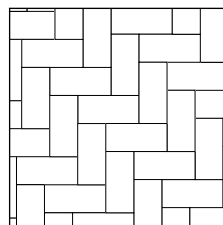

NORDIC

60 | 80 | SQUARE

Specifications per pallet	Nordic 60	Nordic 80	Nordic 60 Square
Weight/pallet	2,757 lbs/1,251 kg	3,254 lbs/1,476 kg	3,017 lbs/1,369 kg
Length	200 mm (7.9 in)	200 mm (7.9 in)	200 mm (7.9 in)
Width	100 mm (3.9 in)	100 mm (3.9 in)	200 mm (7.9 in)
Thickness	60 mm (2.36 in)	80 mm (3.15 in)	60 mm (2.36 in)
Sq. ft./pallet	106	93	109
Sections/pallet	6		
Units/section	81		
Sq. ft./section	17.67		
Full stone/sq. ft.	4.57	4.57	2.29
Full stones/bundle	477	416	250
Half stones/pallet	18	16	
LN FT/pallet (Soldier)	156	139	164
LN FT/pallet (Sailor)	312	278	

Nordic 80 mm and Nordic Square are special orders.

Available in a Herringbone configuration for easy machine installation. Please specify when placing your order.

STANDARD COLOURS

- Blackwood
- Charcoal
- Fairbanks
- Granite
- Laurentian
- Midnight Charcoal
- Nipissing

LAYING PATTERNS FOR NORDIC STONES

Runner Bond

Parquet

90° Herringbone

LAYING PATTERN FOR NORDIC SQUARE

Runner Bond

Other patterns available when combining Nordic Stone and Nordic Square.