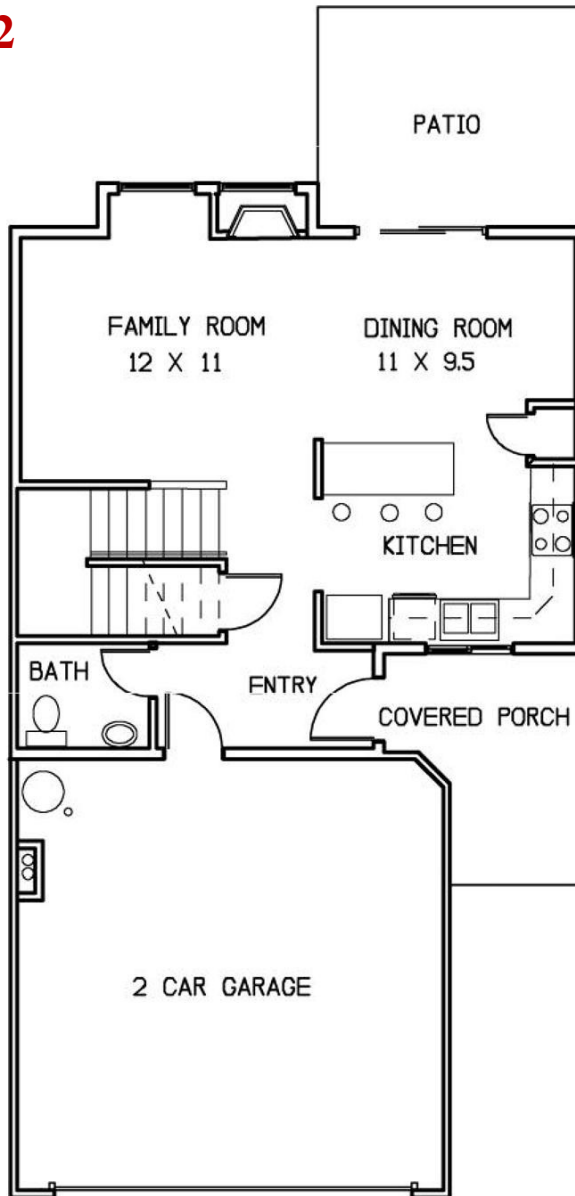

Cherrywood

832

First Floor

Cherrywood Rainier Plan
Approximately 1633 sf

Second Floor

Cherrywood Rainier Plan
Approximately 1633 sf