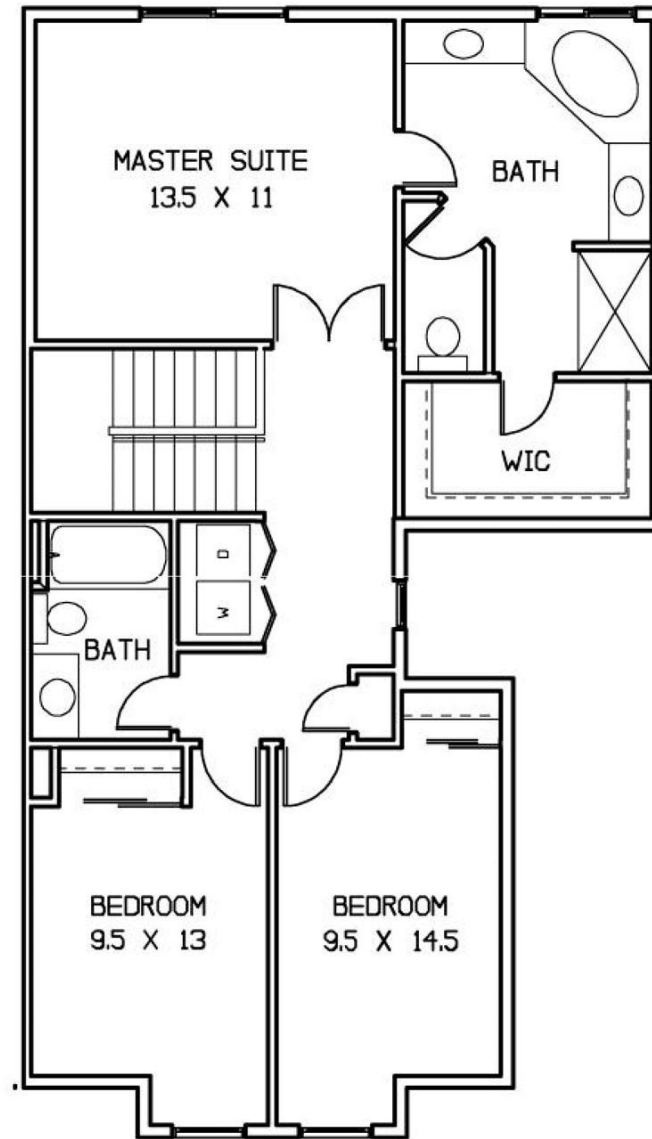

Cherrywood

832

First Floor

Cherrywood Rainier Plan
Approximately 1633 sf

Second Floor

Cherrywood Rainier Plan
Approximately 1633 sf