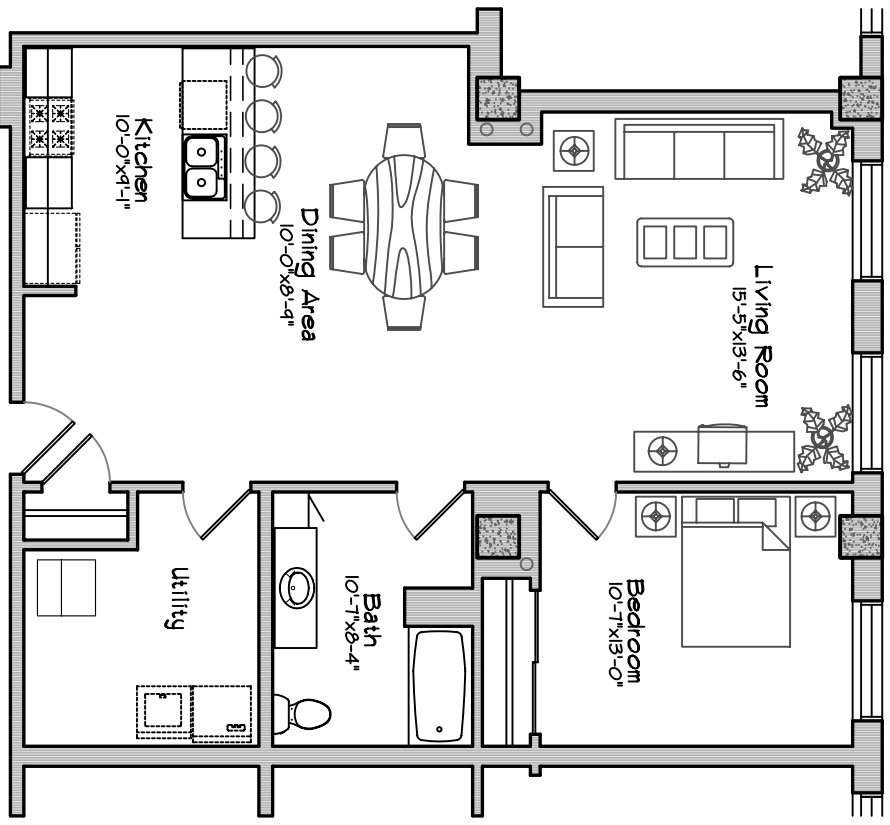

PLANKINTON LOFT APARTMENTS - 3rd FLOOR

Southern View

Unit #325 = 1019 sq ft
One Bedroom, 1 Bath

Scale : 1/8" = 1'-0"

Square Footage taken from center of corridor/party walls to exterior of furred walls.