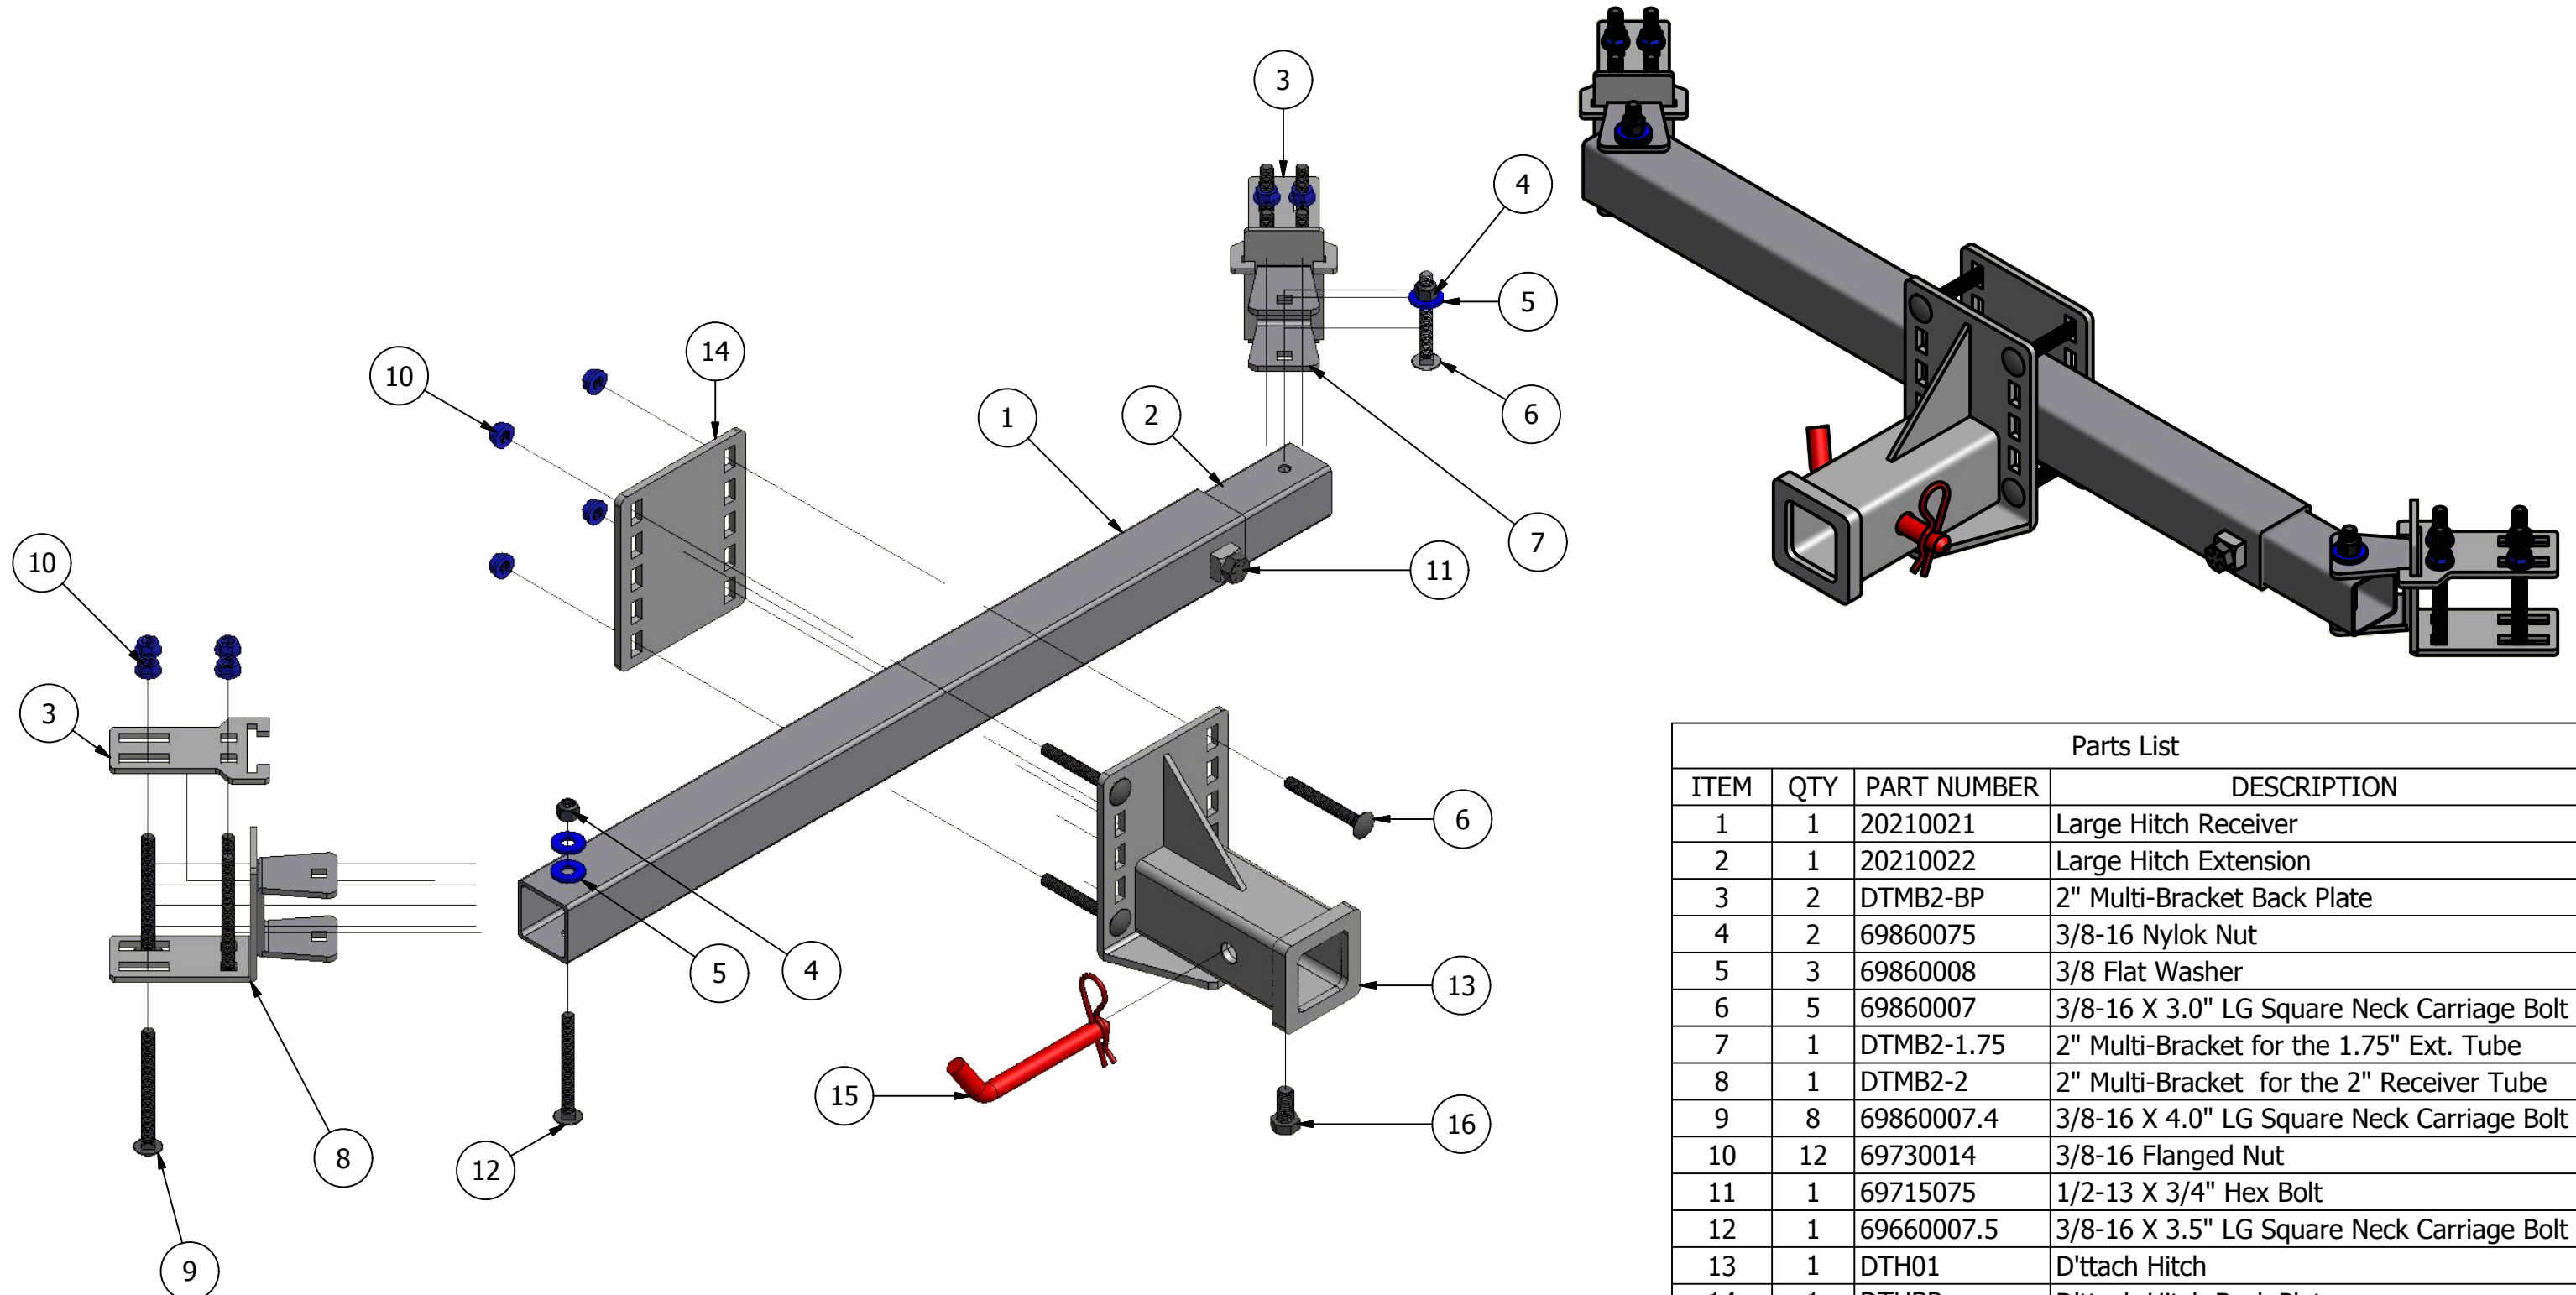

# DTHLG-UNI2X2

NOTE: Part Number **DTHLG-UNI2X2** 2020 & Up Large Telescopic Cross Bar Spans 31-44 inches between castor arms with 2 - 2" Multi-Brackets  
Includes all parts below.

Parts List			
ITEM	QTY	PART NUMBER	DESCRIPTION
1	1	20210021	Large Hitch Receiver
2	1	20210022	Large Hitch Extension
3	2	DTMB2-BP	2" Multi-Bracket Back Plate
4	2	69860075	3/8-16 Nylok Nut
5	3	69860008	3/8 Flat Washer
6	5	69860007	3/8-16 X 3.0" LG Square Neck Carriage Bolt
7	1	DTMB2-1.75	2" Multi-Bracket for the 1.75" Ext. Tube
8	1	DTMB2-2	2" Multi-Bracket for the 2" Receiver Tube
9	8	69860007.4	3/8-16 X 4.0" LG Square Neck Carriage Bolt
10	12	69730014	3/8-16 Flanged Nut
11	1	69715075	1/2-13 X 3/4" Hex Bolt
12	1	69660007.5	3/8-16 X 3.5" LG Square Neck Carriage Bolt
13	1	DTH01	D'ttach Hitch
14	1	DTHBP	D'ttach Hitch Back Plate
15	1	DT58HP	5/8 Hitch Pin w/ Cotter Pin
16	1	69715100	1/2-13 X 1.0" Hex Bolt