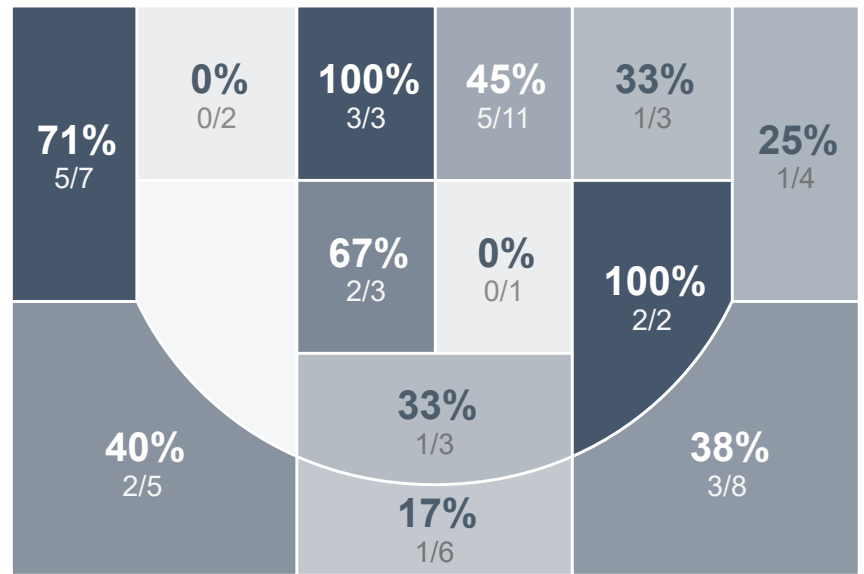

Girls Varsity Basketball