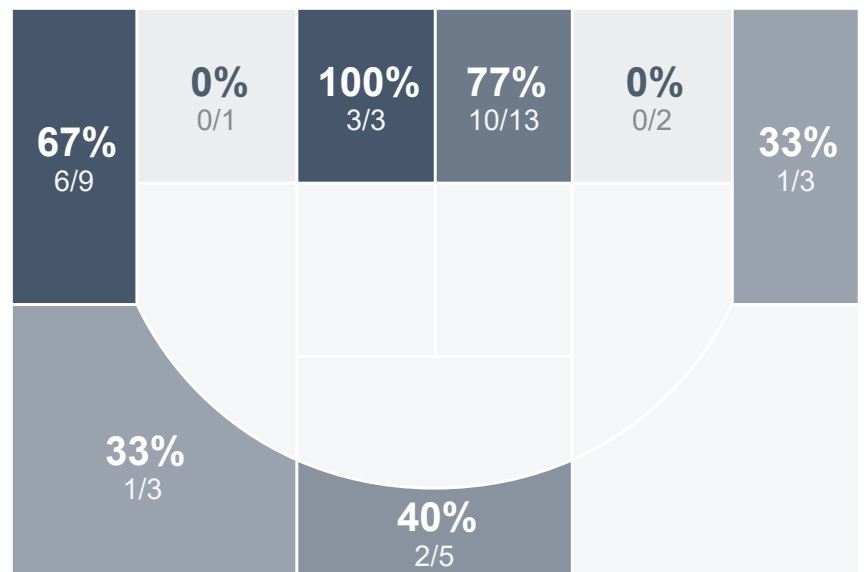

Minot High School