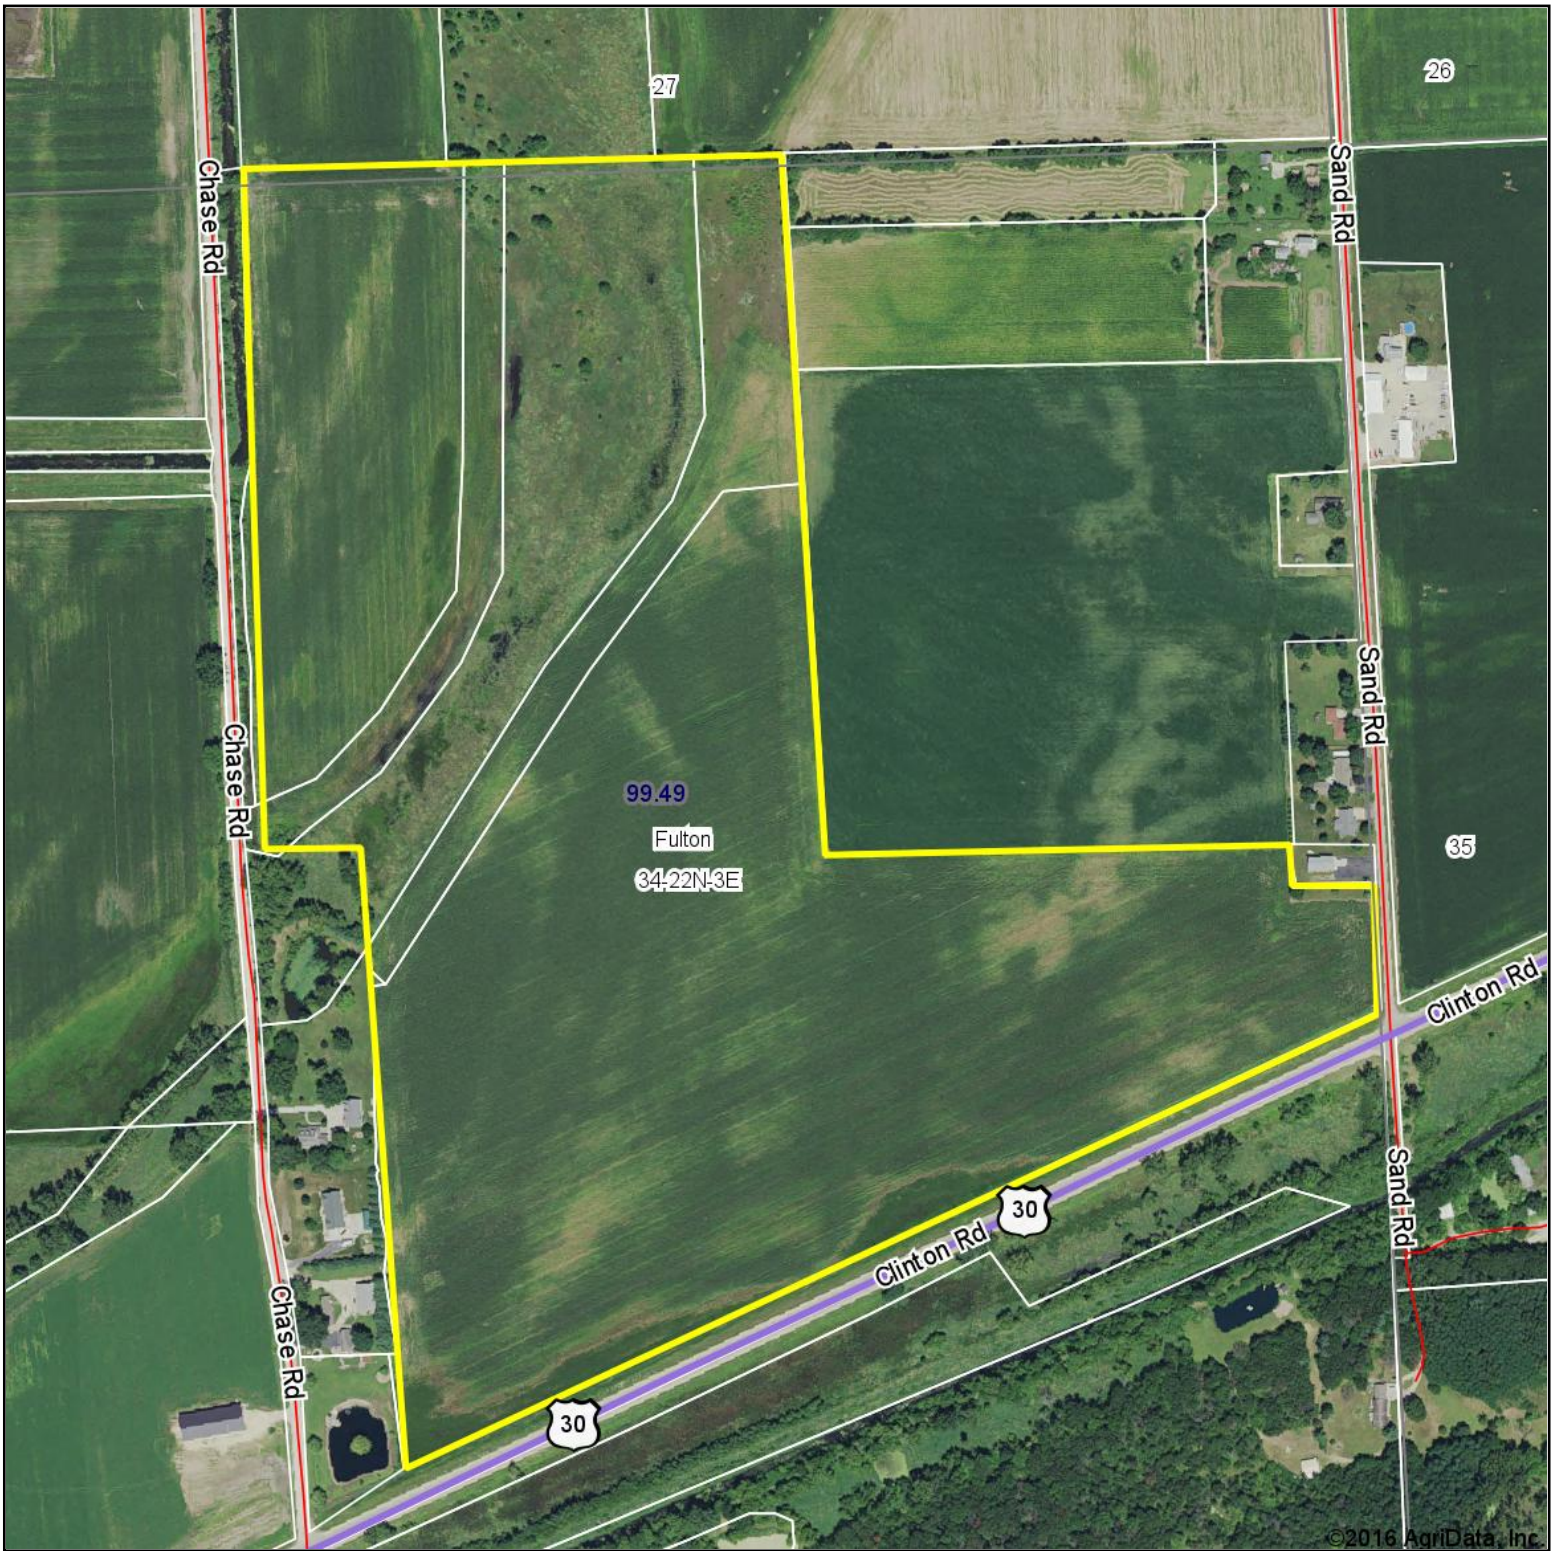

Aerial Map

map center: 41° 51' 14.63, 90° 8' 10.36

Maps Provided By:

CUSTOMIZED ONLINE MAPPING
© AgriData, Inc. 2016 www.AgriDataInc.com

34-22N-3E
Whiteside County
Illinois

7/26/2016