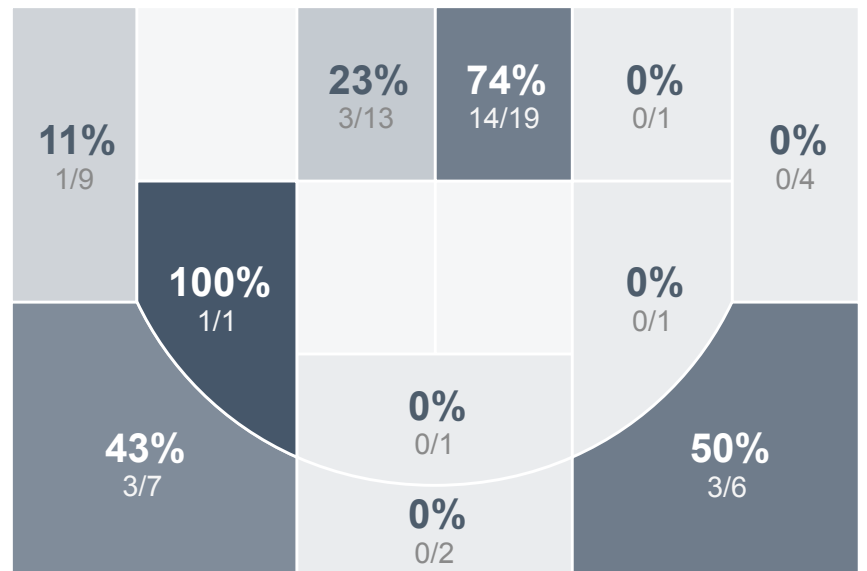

Century Patriots Girls Basketball