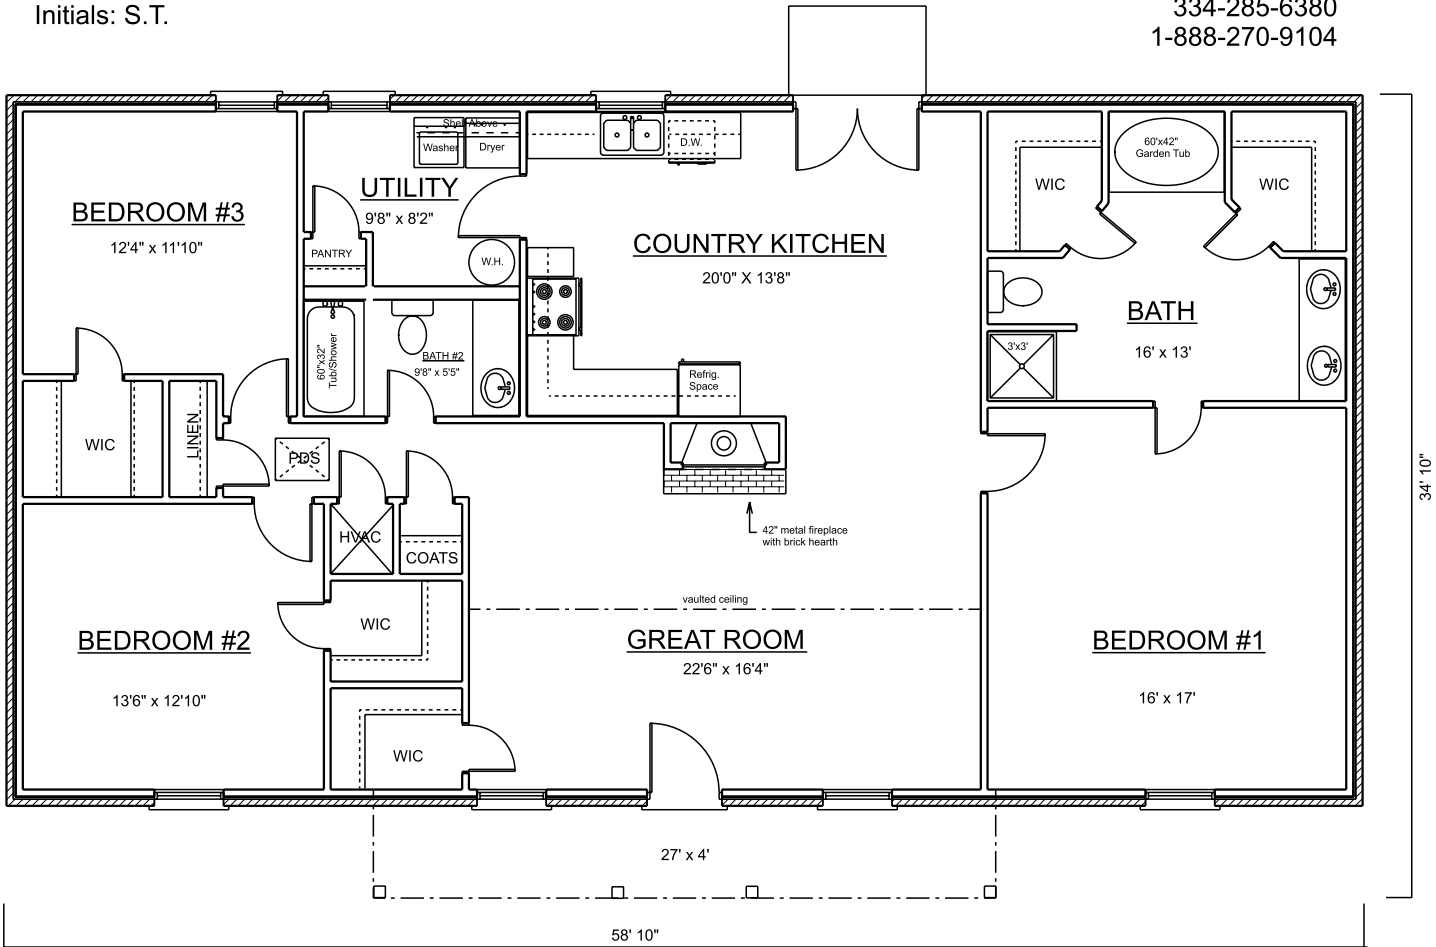

The Classic

\$
 Subject to change
 Date: 1/2019
 Initials: S.T.

1814 Sq Ft LIVING

Alabama Better Built Homes, Inc.
 2203 Howard Murfee Blvd.
 Prattville, AL 36066
 334-285-6380
 1-888-270-9104

Measurements as shown are not intended to be exact, therefore are not guaranteed as shown