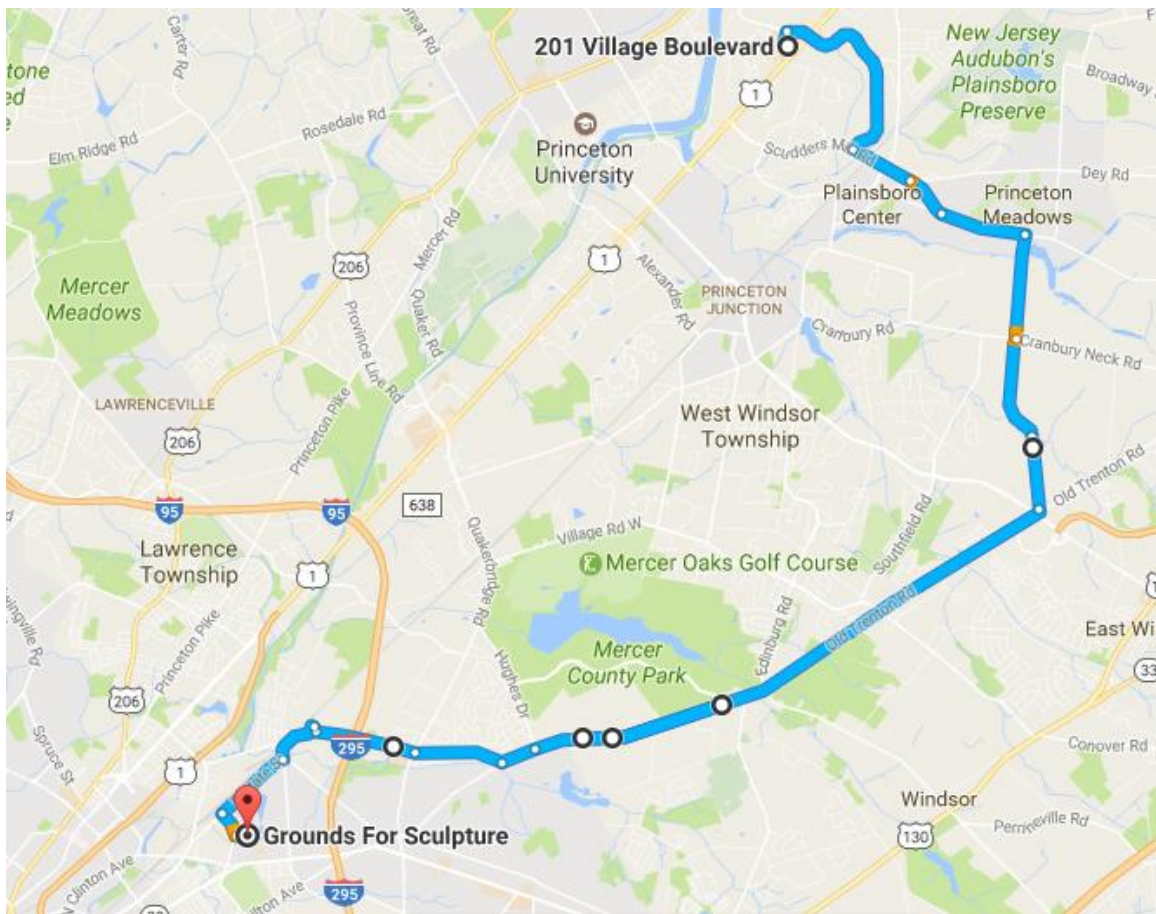

DRIVING DIRECTIONS

Westin Princeton at Forrestal Village TO GROUNDS FOR SCULPTURE

Back-Road Route

**This is a 21 mile trip; estimated
travel time is
40 minutes each way.**

Special note:

- Timed Tickets are required to visit Grounds For Sculpture.
- Buy your tickets online to ensure your selected visit date and arrival time are available.
- Tickets are issued for a specific date and arrival time and are available for sale now.
- A limited number of timed admission tickets are available on a first come, first served basis.
- Tickets are for self-guided general admission.
- Tickets are non-refundable and may not be exchanged for another date and time.
- Ticket Prices: \$18 (SENIORS (65+)) \$15 \$3 discount for online purchases (as of 6/18/17)
- Visit: <http://www.groundsforsculpture.org/Visit/Buy-Tickets>

Map: [Click here for a map](#)

Begin at The Westin Princeton at Forrestal Village 201 Village Boulevard. Princeton, NJ 08540

1. **Right** out of parking lot onto College Rd East.
2. **Left** at Traffic Light onto Scudders Mill Rd (County Route 614). Use the left 2 lanes to turn
3. **Right** at 7th Traffic Light onto George Davison Rd.
4. **Right at STOP.** Becomes Old Trenton Rd after Traffic Light ahead.
5. Continue **Straight** at Robbinsville Edinburg Rd (CR526).

6. After ~ 3.0 miles, **Right** onto Flock Rd.
7. Continue **Straight** onto Sloan Ave at Quakerbridge Rd. Soon, you will note the signs along the road directing you to the **Grounds for Sculpture**.
8. **Turn right** on ramp toward Klockner Rd, **then Left** onto Klockner.
9. **Turn right** onto E State St.
10. **Turn left** onto Sculptors Way.
11. **Turn left** into Main Entrance of the **Grounds for Sculpture**.