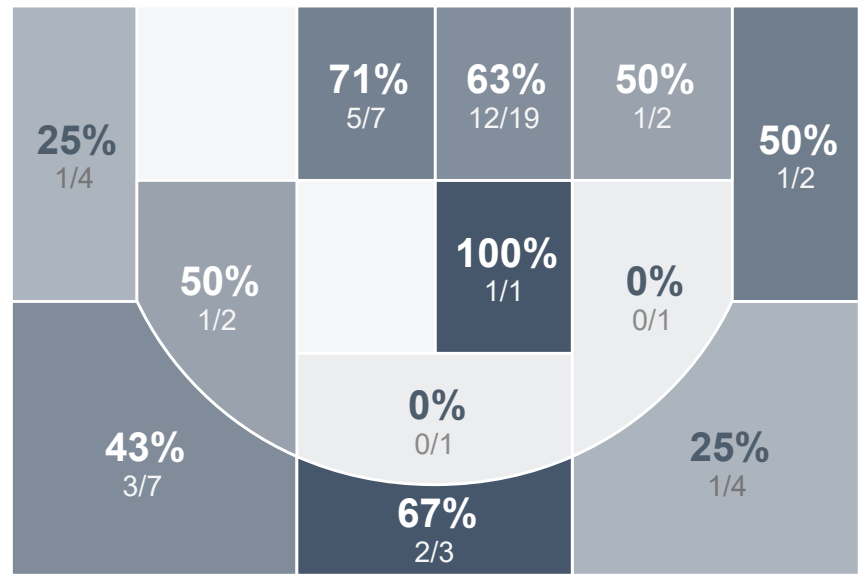

St. Mary's Saints Girls Basketball