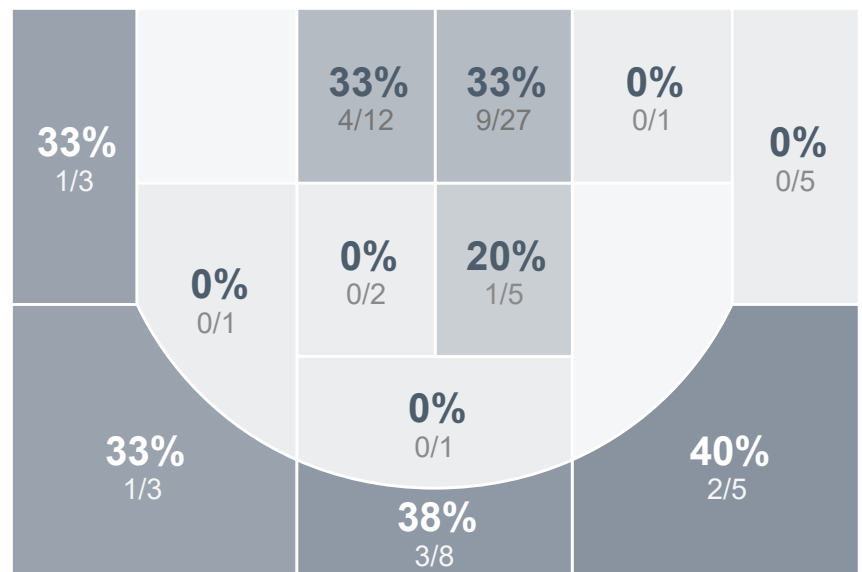

Mandan High School