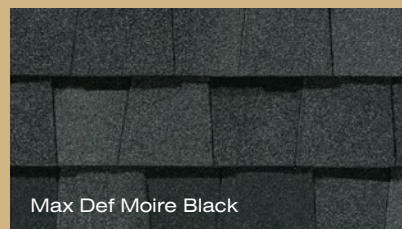

Max Def Heather Blend

Max Def Moire Black

Max Def Weathered Wood

The best formula under one roof. We start with the highest-quality raw materials and add state-of-the-art technology to monitor our manufacturing process and test our finished products. The result is superior performance from beginning to end.