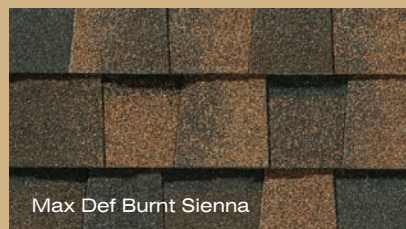

Max Def Heather Blend