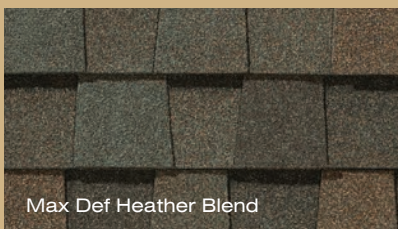

Max Def Heather Blend

Max Def Moire Black

Max Def Weathered Wood

The best formula under one roof. We start with the highest-quality raw materials and add state-of-the-art technology to monitor our manufacturing process and test our finished products. The result is superior performance from beginning to end.