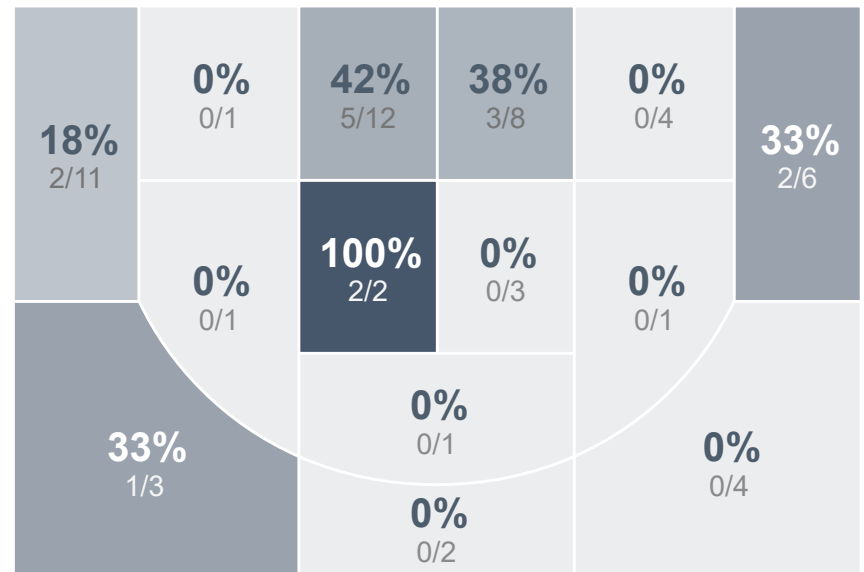

St. Mary's Saints Girls Basketball