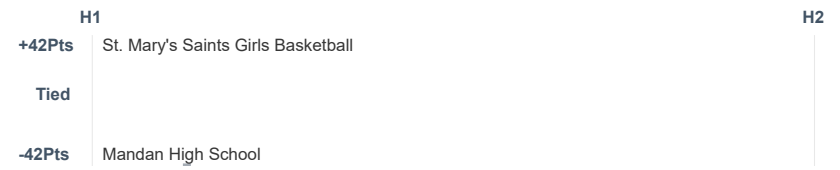

Box Score Report

SMCHS vs Mandan - Dec 17, 2020 - L 50-86

Period Stats

Team	1	2	Final
SMCHS	21	29	50
MHS	53	33	86

Run Graph

Team Stats

	SMCHS	MHS
Field Goal %	25.4%	43.8%
Effective Field Goal %	29.7%	52.7%
2FG Made/Attempted	10/33	19/48
2FG%	30.3%	39.6%
3FG Made/Attempted	5/26	13/25
3FG%	19.2%	52.0%
FT Made/Attempted	15/24	9/15
Free Throw Percentage	62.5%	60.0%
Points Per Possession	0.62	1.09
Transition Points	7	24
Points Off Turnovers	13	30
Second Chance Points	4	13
Points in the Paint	20	30
Offensive Rebounds	13	21
Defense Rebounds	24	33
Assists	9	22
Deflections	9	17
Steals	9	13
Blocks	0	1
Turnovers	23	20
Personal Fouls	14	23
Charges Taken	1	0