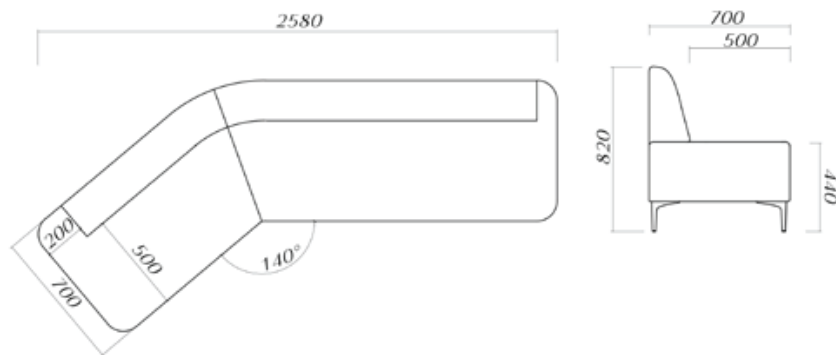

LJ-FY009 /

LJ-FY0108

LJ-FY0097

LJ-FY0107

VIP Special Outpatient service

The backrest can be reclined at 135° with a foot pedal, improving comfort and relieving fatigue after sitting for a long time. The back pressure type can be controlled for lying down, making it easy to use! Suitable for areas such as VIP waiting, infusion, or obstetric fetalv

LJ-FY30957 Left

LJ-FY30957 Right

Reception sofa

The soft bag is designed with high-quality white wax wood structure to minimize all safety hazards, and the armrest is designed to tilt forward, which is helpful for patients with mobility difficulties. Therefore, it is suitable for waiting in areas such as pediatrics, rehabilitation, oncology, and elderly care centers!