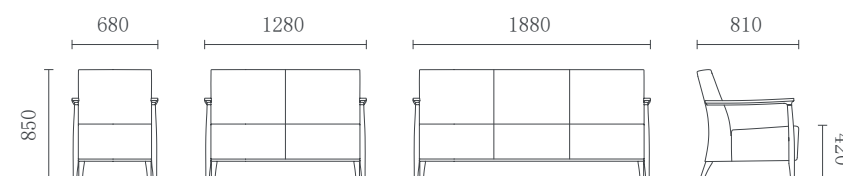

(Middle armrest can be added to avoid excessive use of public resources)

LJ-FY0027

LJ-FY0013

LJ-FY0056

LJ-FY0036

Reception sofa

The soft package combined with a wooden structure design minimizes all safety hazards as much as possible. Additionally, the design of the handrail's curvature provides assistance for patients with limited mobility. Therefore, it is suitable for waiting areas in pediatrics, rehabilitation, oncology, and elder care centers!