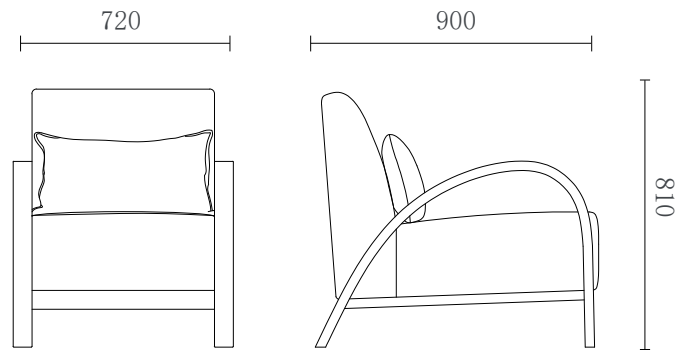

LJ-FY30957 Left

LJ-FY30957 Right

Reception sofa

The soft bag is designed with high-quality white wax wood structure to minimize all safety hazards, and the armrest is designed to tilt forward, which is helpful for patients with mobility difficulties. Therefore, it is suitable for waiting in areas such as pediatrics, rehabilitation, oncology, and elderly care centers!

(Middle armrest can be added to avoid excessive use of public resources)

LJ-FY0027

LJ-FY0013

LJ-FY0056

LJ-FY0036

Reception sofa

The soft package combined with a wooden structure design minimizes all safety hazards as much as possible. Additionally, the design of the handrail's curvature provides assistance for patients with limited mobility. Therefore, it is suitable for waiting areas in pediatrics, rehabilitation, oncology, and elder care centers!