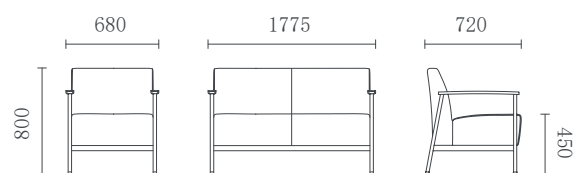

Reception sofa

The soft bag is designed with high-quality white wax wood structure to minimize all safety hazards, and the armrest is designed to tilt forward, which is helpful for patients with mobility difficulties. Therefore, it is suitable for waiting in areas such as pediatrics, rehabilitation, oncology, and elderly care centers!

(Middle armrest can be added to avoid excessive use of public resources)

LJ-FY0013