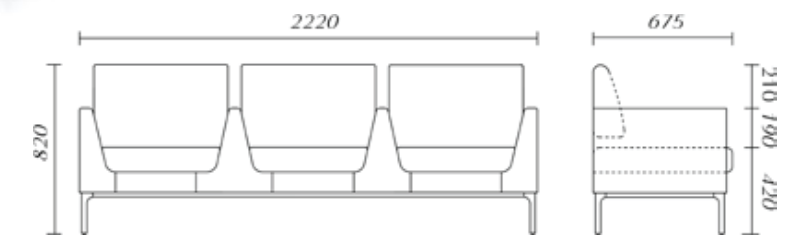

LJ-FY009 /

LJ-FY0108

LJ-FY0097

LJ-FY0107

VIP Special Outpatient service

The backrest can be reclined at 135° with a foot pedal, improving comfort and relieving fatigue after sitting for a long time. The back pressure type can be controlled for lying down, making it easy to use! Suitable for areas such as VIP waiting, infusion, or obstetric fetalv