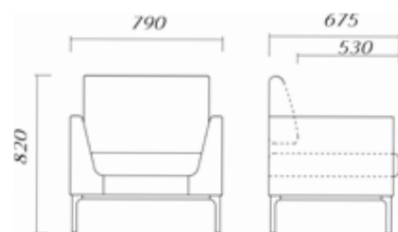

LJ-FY009 /

LJ-FY0108

LJ-FY0097

LJ-FY0107

VIP Special Outpatient service

The backrest can be reclined at 135° with a foot pedal, improving comfort and relieving fatigue after sitting for a long time. The back pressure type can be controlled for lying down, making it easy to use! Suitable for areas such as VIP waiting, infusion, or obstetric fetalv