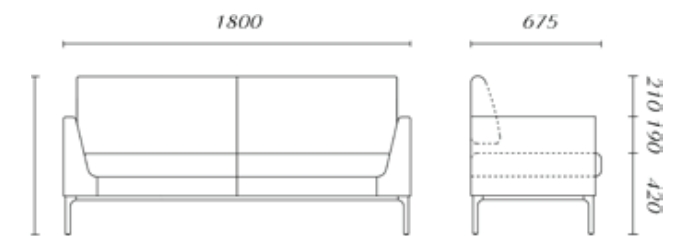

VIP Special Outpatient service

Modular design, very flexible in design, modular structure makes it easy to adapt to a variety of waiting environment. The backrest and foot of the chair can be quickly disassembled and assembled for easy

LJ-FY009 /