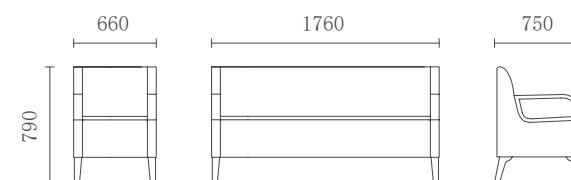

(Middle armrest can be added to avoid excessive use of public resources)

LJ-FY0027

LJ-FY0013

LJ-FY0056

LJ-FY0036

Reception sofa

The soft package combined with a wooden structure design minimizes all safety hazards as much as possible. Additionally, the design of the handrail's curvature provides assistance for patients with limited mobility. Therefore, it is suitable for waiting areas in pediatrics, rehabilitation, oncology, and elder care centers!