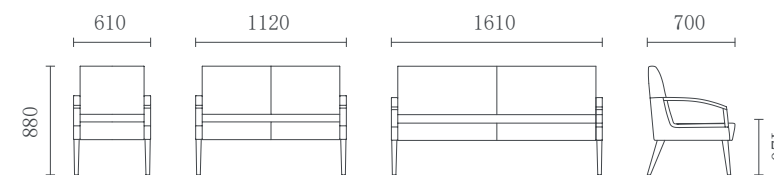

Reception sofa

The soft bag is designed with high-quality white wax wood structure to minimize all safety hazards, and the armrest is designed to tilt forward, which is helpful for patients with mobility difficulties. Therefore, it is suitable for waiting in areas such as pediatrics, rehabilitation, oncology, and elderly care centers!

(Middle armrest can be added to avoid excessive use of public resources)

LJ-FY0056