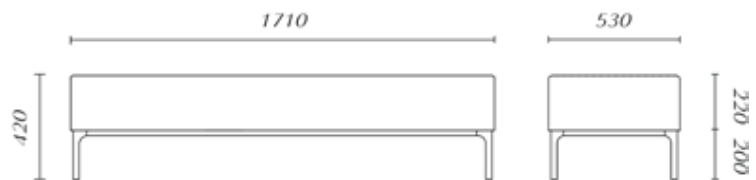

LJ-FY009 /

LJ-FY0108

LJ-FY0097

LJ-FY0107

VIP Special Outpatient service

The backrest can be reclined at 135° with a foot pedal, improving comfort and relieving fatigue after sitting for a long time. The back pressure type can be controlled for lying down, making it easy to use! Suitable for areas such as VIP waiting, infusion, or obstetric fetalv