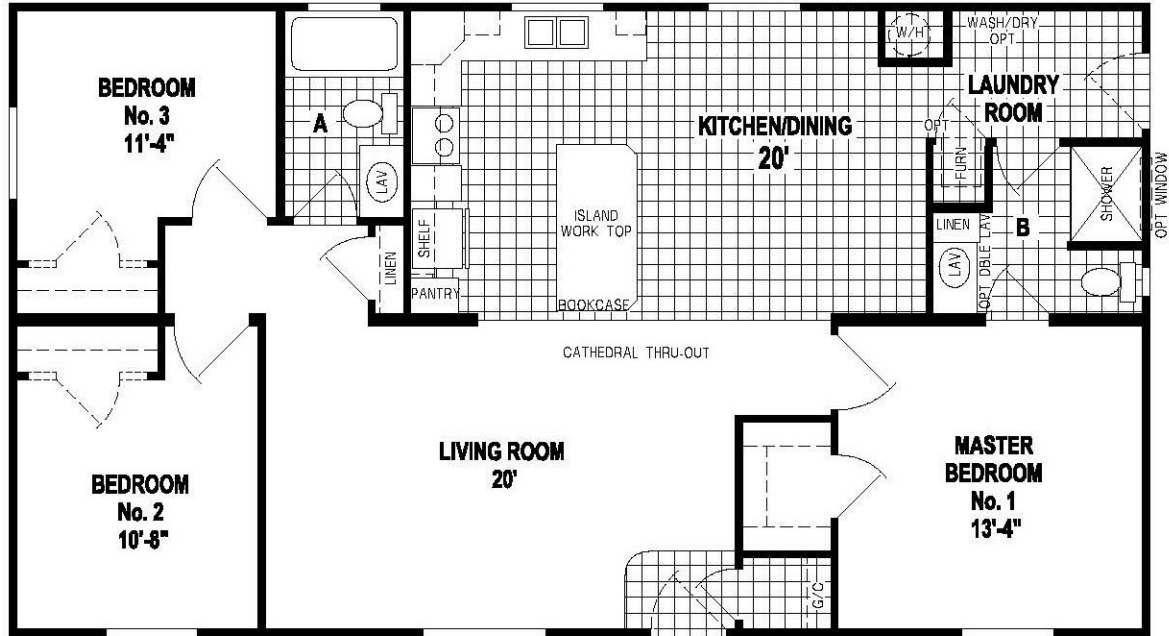

OPTION SLIDING GLASS DOOR

48'-0" *

OPTION LAUNDRY ROOM

9214CT/4828 (1,248 SQ. FT.) 3BEDROOM - 2BATHS - CATHEDRAL THRU-OUT