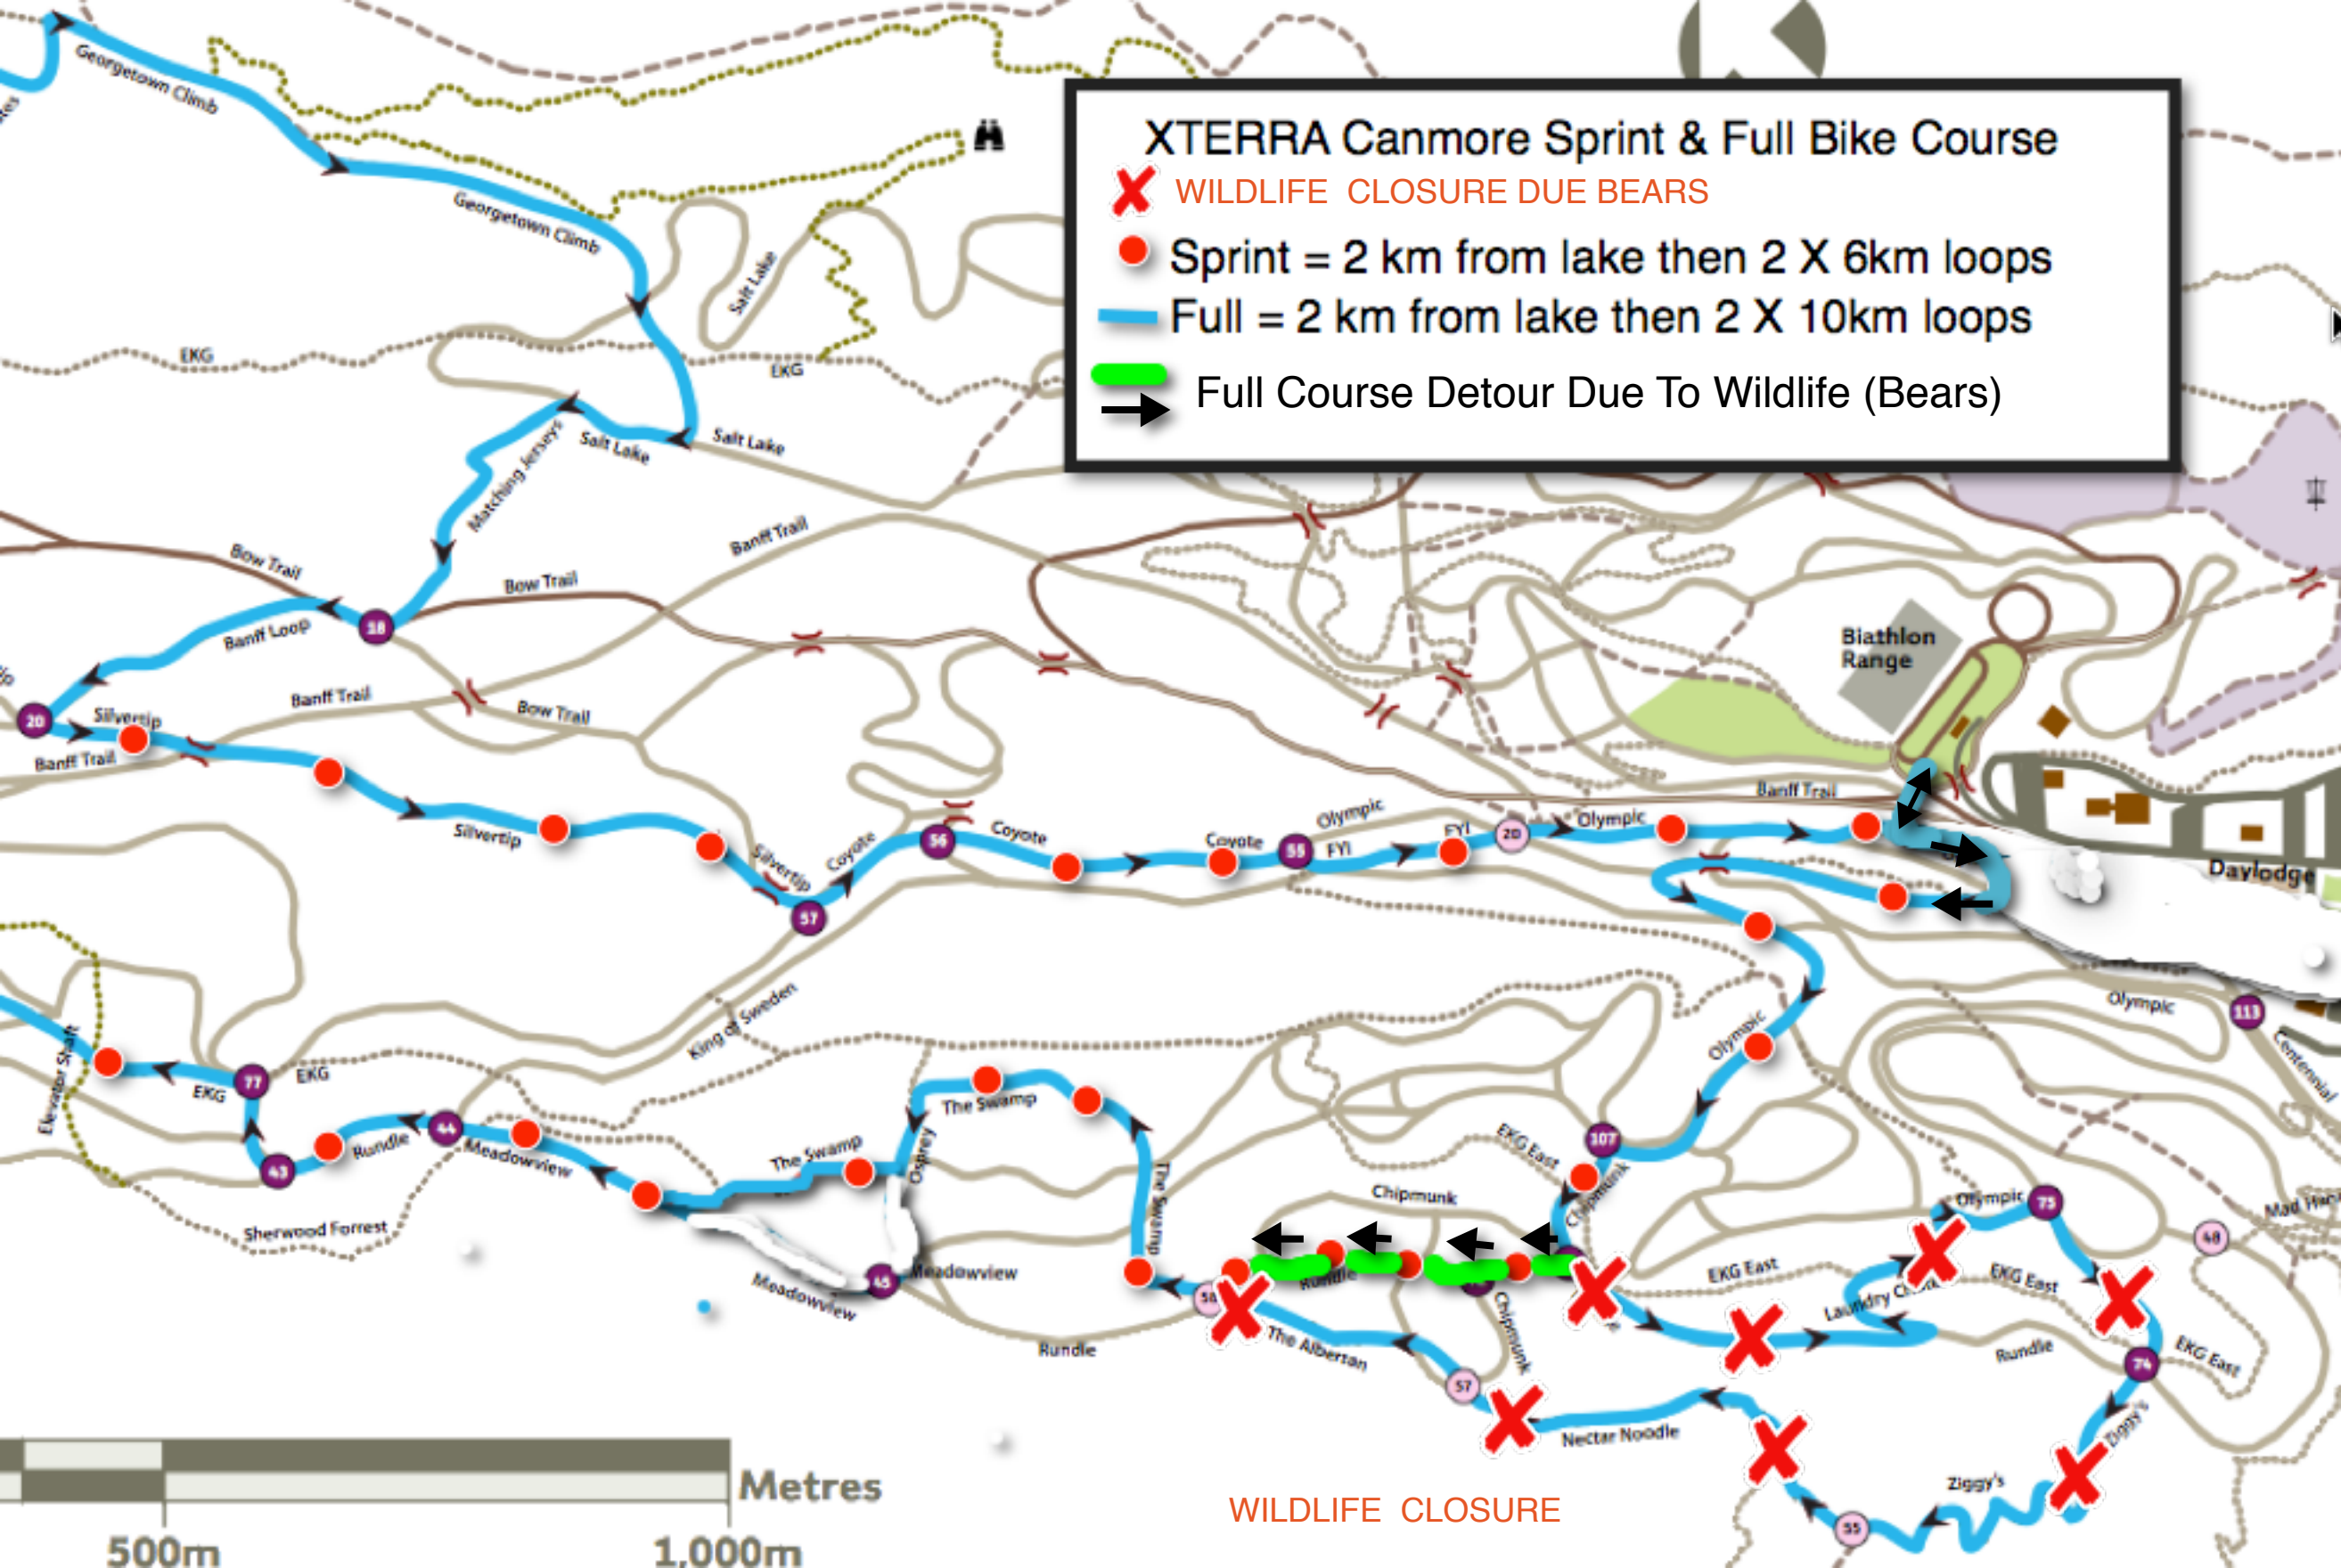

# XTERRA Canmore Sprint & Full Bike Course

-  WILDLIFE CLOSURE DUE BEARS
-  Sprint = 2 km from lake then 2 X 6km loops
-  Full = 2 km from lake then 2 X 10km loops
-  Full Course Detour Due To Wildlife (Bears)
- 

WILDLIFE CLOSURE