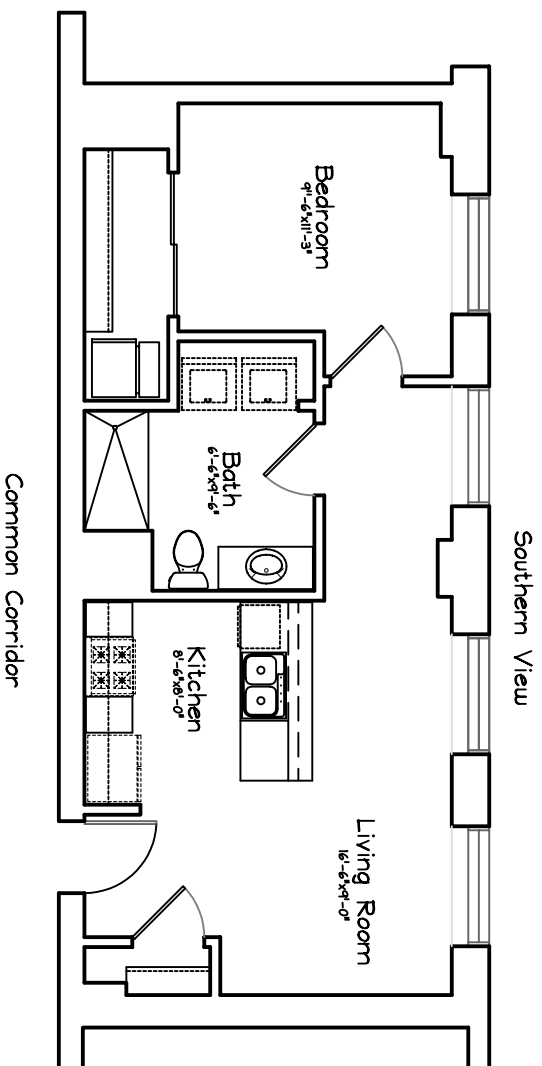

# PLANKINTON LOFT APARTMENTS - 5th FLOOR

Unit #523 = 630 sq ft  
One Bedroom, 1 Bath

Scale : 1/8" = 1'-0"

Square Footage taken from center of corridor/party walls  
to exterior of furred walls.