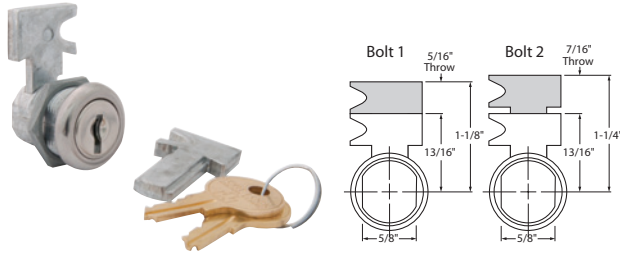

SINGLE BITTED METAL & WOOD DRAWER LOCK

MFW23010

- Metal drawer lock
- 2 bolt throw heights
- Key removable in locked or unlocked position
- Stainless steel finish

MULTI-FUNCTION

MFG #	KEYING	EZ #
MFW23010KD	KD	003843

C

MULTIFUNCTION 7 PIN TUMBLER CAM LOCKS

MFW1078

MULTI-FUNCTION

MFG #	"A" LENGTH	KEYING	EZ #
MFW1058KA27379	23/32"	KA 27379	003830
MFW1078KA27379	15/16"	KA 27379	026374
MFW1118KA27379	1-5/32"	KA 27379	026377

MULTIFUNCTION 7 PIN TUMBLER SWITCH LOCKS

MULTI-FUNCTION

- UL rated rekeyable switch lock
- Functions: Maintaining & momentary contact, single pole, double throw switch
- Rating: 125/250VAC @ 7A (resistive load)
- Lead length: 10"