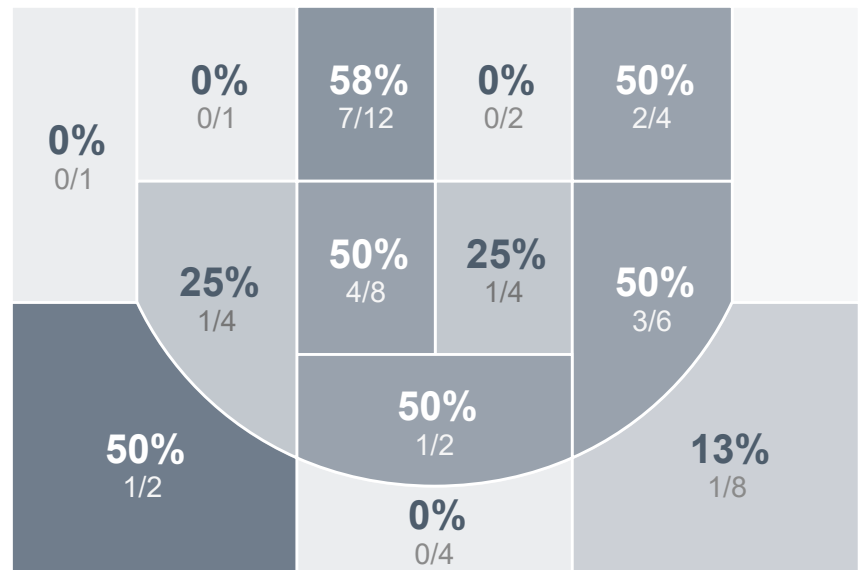

Jamestown High School