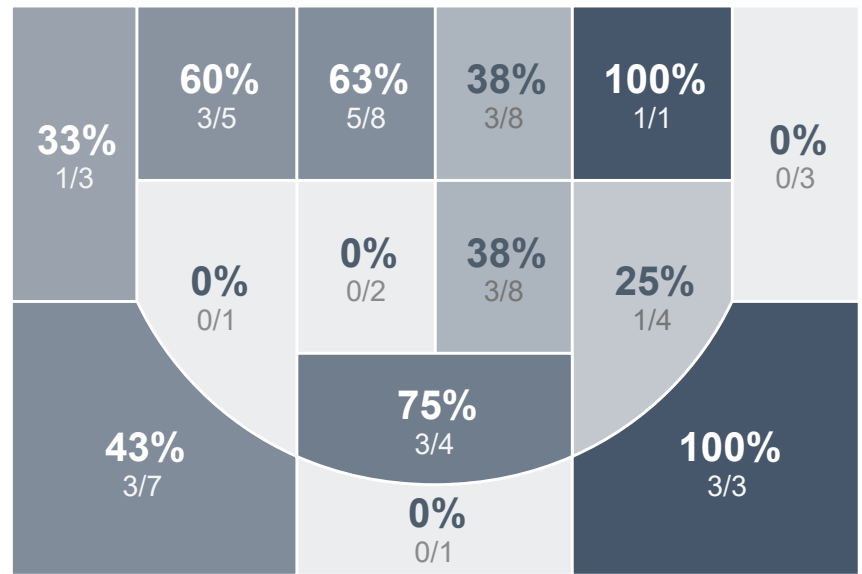

Watford City Girls Basketball