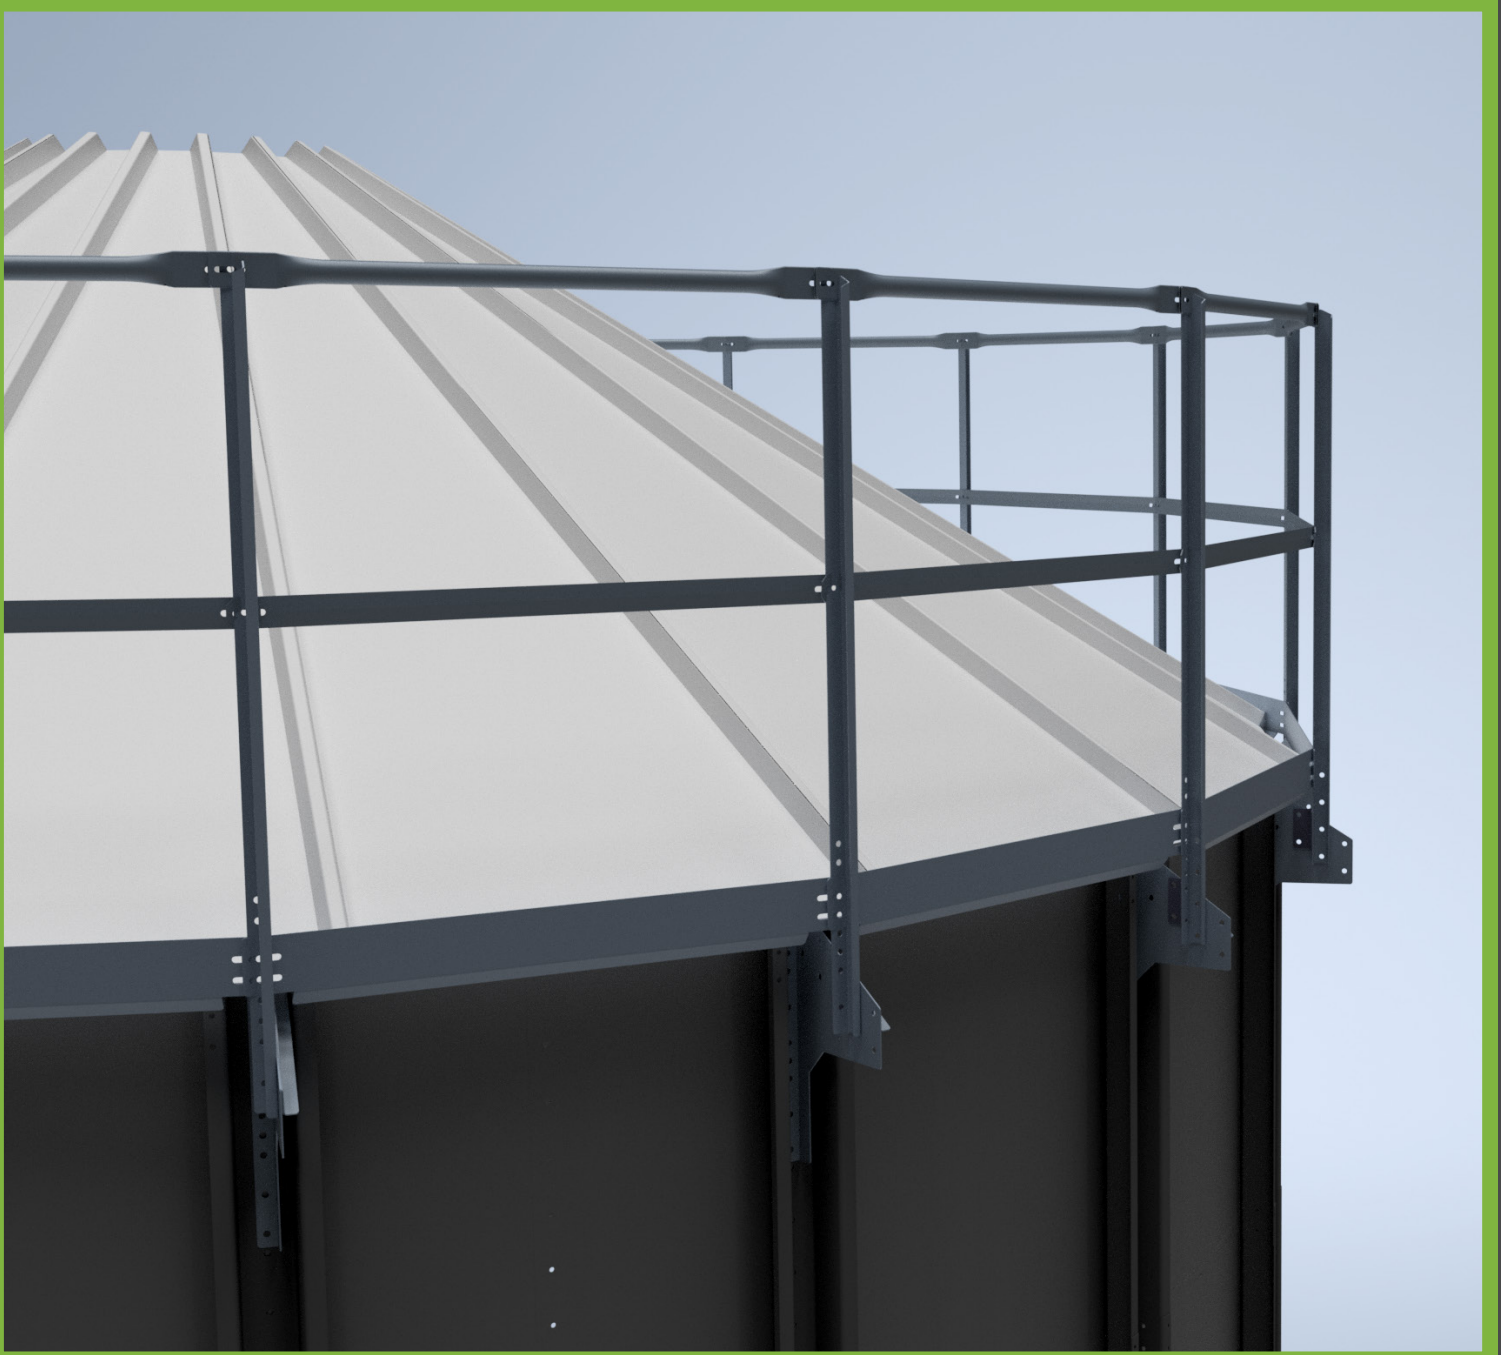

Perimeter
Safety Rail

- Guard Rail for Eave Perimeter
- Mounts to the bin wall
- Can attach to every stiffener on 3 stiffened tanks and every other on 2 stiffened tanks
- On a 3 stiffened tank you can retrofit without entering the bin.
- 1 section travels 4 bolt spaces or 37.5"
- Adjustable for eave overhangs from flush mount to 9 inches
- Toe kick allows roof trash to wash away
- 1 1/2" tube handrail with formed ends makes a secure and stable grip

Perimeter Safety Rail

Greene Galvanized Stairs
41774 Main Street; PO Box 191
East Lynn, IL 60932
Phone: 217-375-4244 Fax: 217-375-4245
Web: www.greenestairs.com