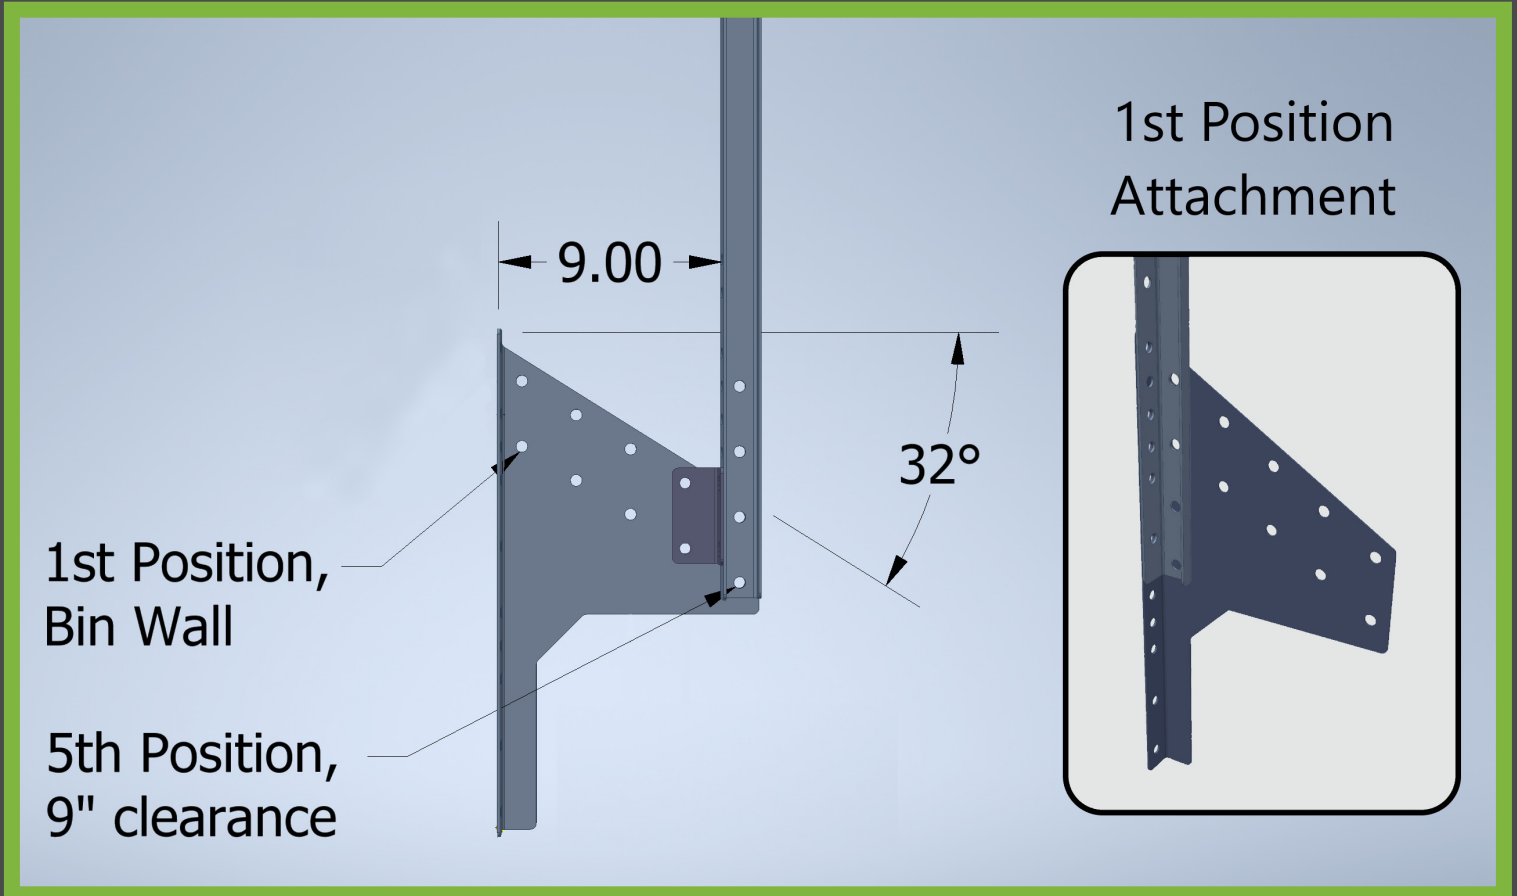

Perimeter
Safety Rail

- Guard Rail for Eave Perimeter
- Mounts to the bin wall
- Can attach to every stiffener on 3 stiffened tanks and every other on 2 stiffened tanks
- On a 3 stiffened tank you can retrofit without entering the bin.
- 1 section travels 4 bolt spaces or 37.5"
- Adjustable for eave overhangs from flush mount to 9 inches
- Toe kick allows roof trash to wash away
- 1 1/2" tube handrail with formed ends makes a secure and stable grip

Perimeter Safety Rail

Greene Galvanized Stairs
41774 Main Street; PO Box 191
East Lynn, IL 60932
Phone: 217-375-4244 Fax: 217-375-4245
Web: www.greenestairs.com