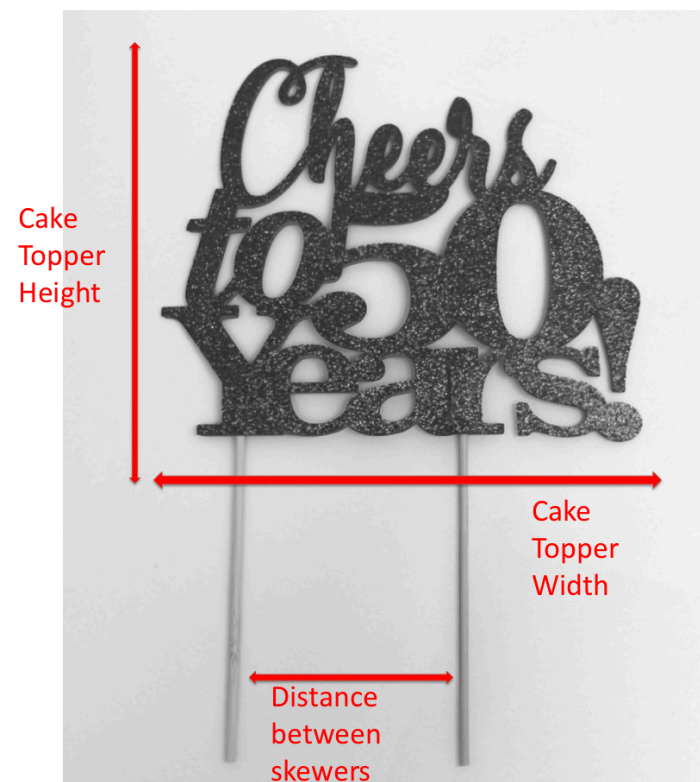

## CHEERS TO 50 YEARS!

Cake Topper Code	Cake Topper Width	Cake Topper Height	Distance Between Skewers	Recommendations
6x5	6 in	5 in	Less than 3in <i>*skewers height is 4in</i>	Ideal for 6in to 8in diameter cakes
8x6	8 in	6 in	Less than 4in <i>*skewers height is 4in</i>	Ideal for 9in diameter cakes
9x7	9 in	7 in	Around 4in <i>*skewers height is 3in</i>	Ideal for 10in diameter cakes
10x8	10 in	8 in	distance between 1 <sup>st</sup> & 3 <sup>rd</sup> skewer is less than 5in <i>*skewers height is 3in</i>	Ideal for 11in diameter cakes
11x9	11 in	9 in	distance between 1 <sup>st</sup> & 3 <sup>rd</sup> skewer is around 5in <i>*skewers height is 3in</i>	Ideal for 12in (or more) diameter cakes