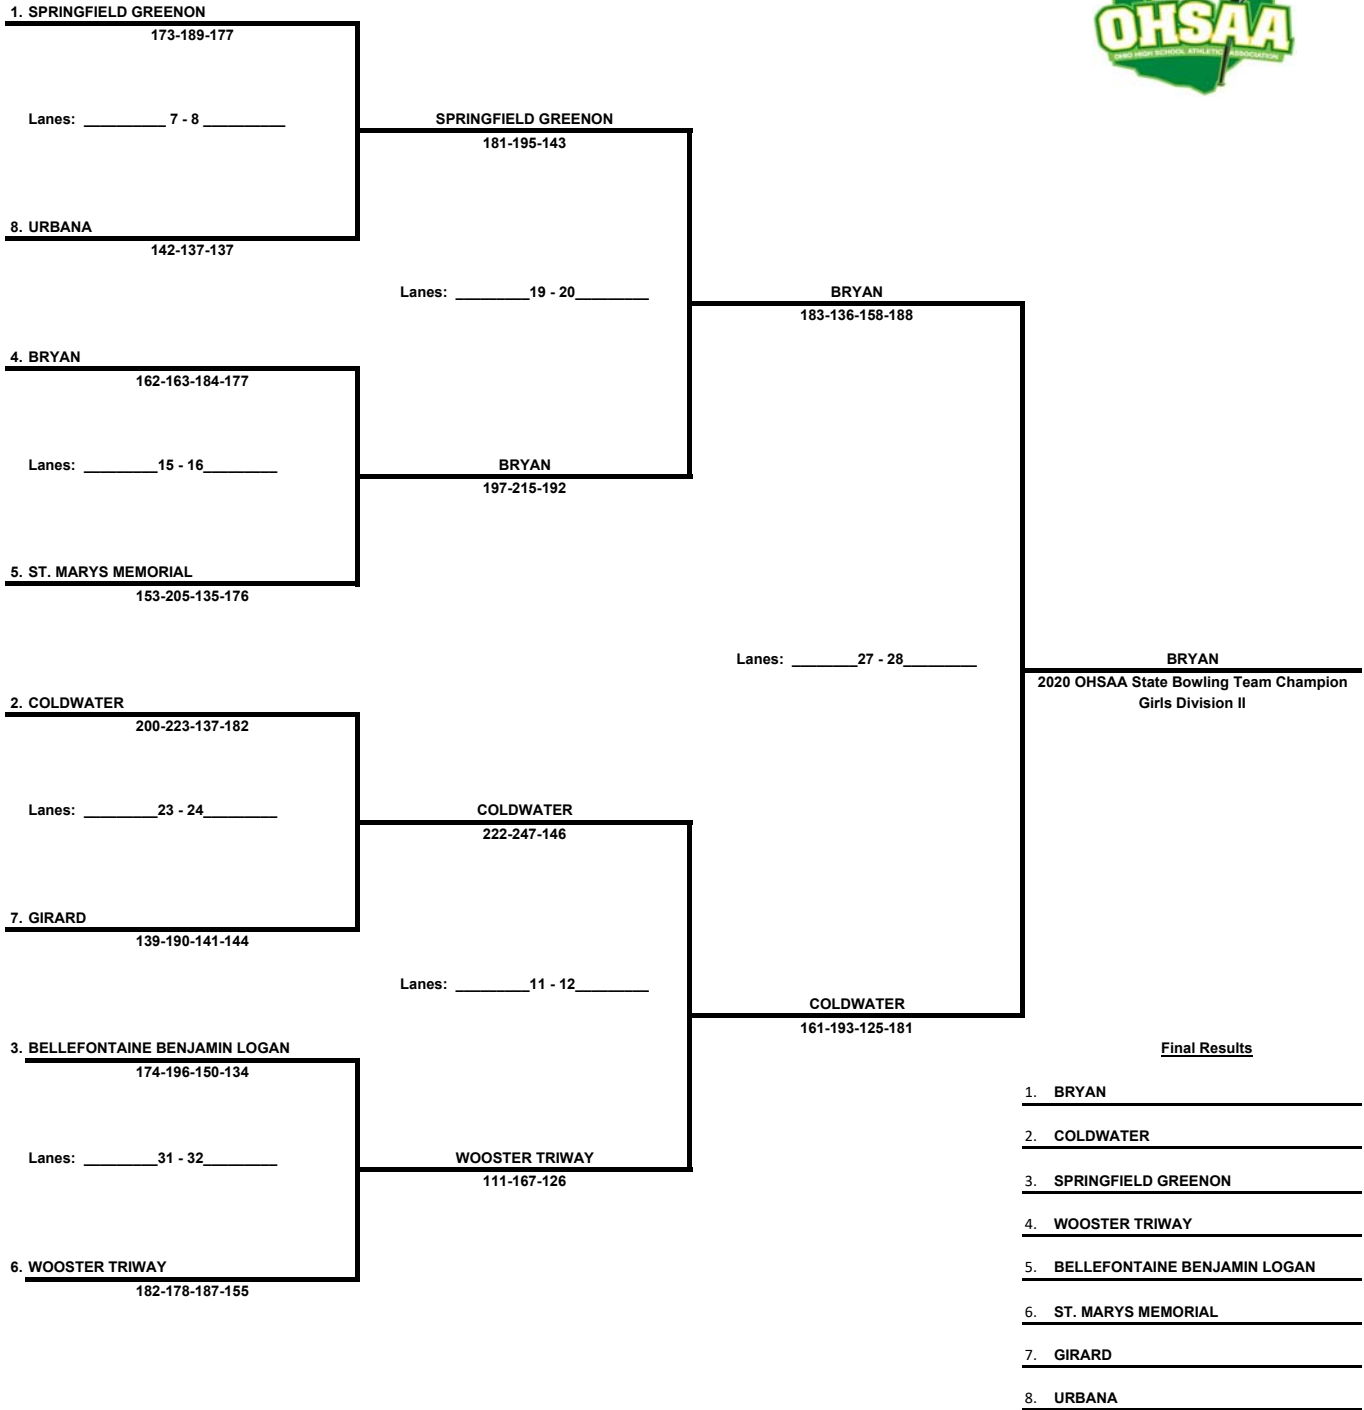

2020 OHSAA State Bowling Team Championships

Wayne Webb's Columbus Bowl February 28, 2020 Columbus, OH

Girls Division II

2020 OHSAA State Girls Division II Bowling Tournament - Team Standings
February 28, 2020