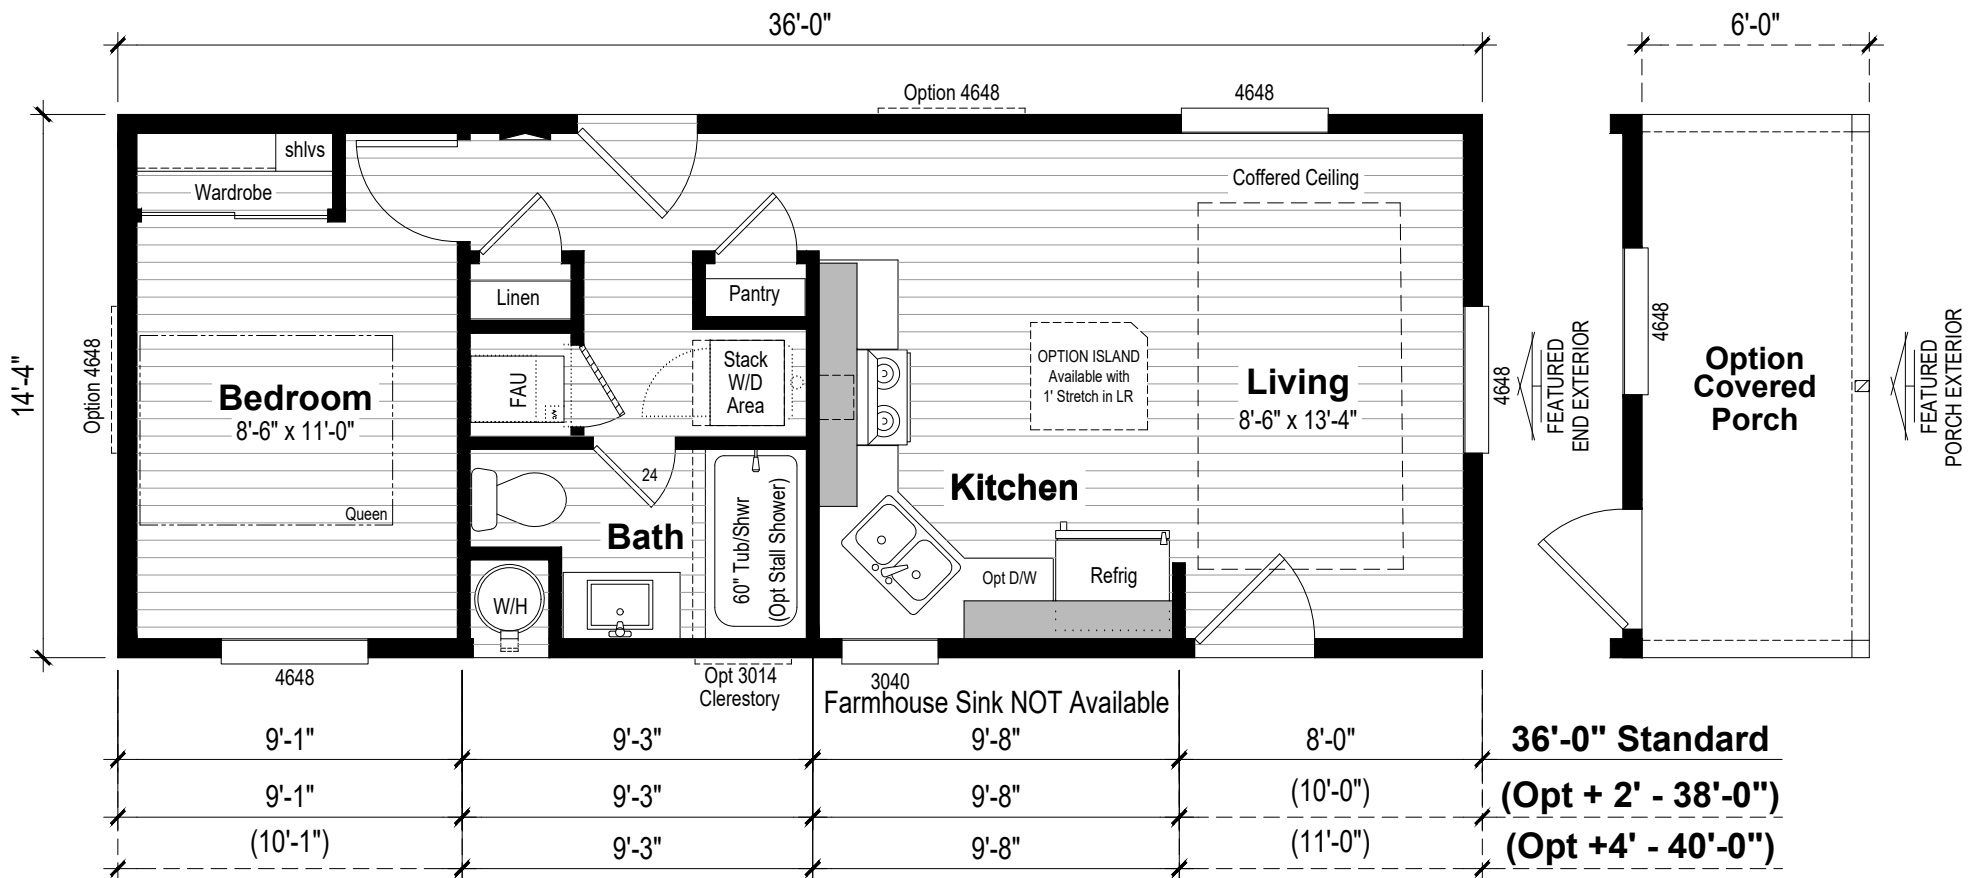

Golden Pacific II Pismo

Square Footage:
 14x36 = 516 Sq. Ft.
 14x38 = 545 Sq. Ft.
 14x40 = 573 Sq. Ft.

MHC Community Floorplan
NEW GPII-1436-1B
 (2.1) 08.08.20 dh