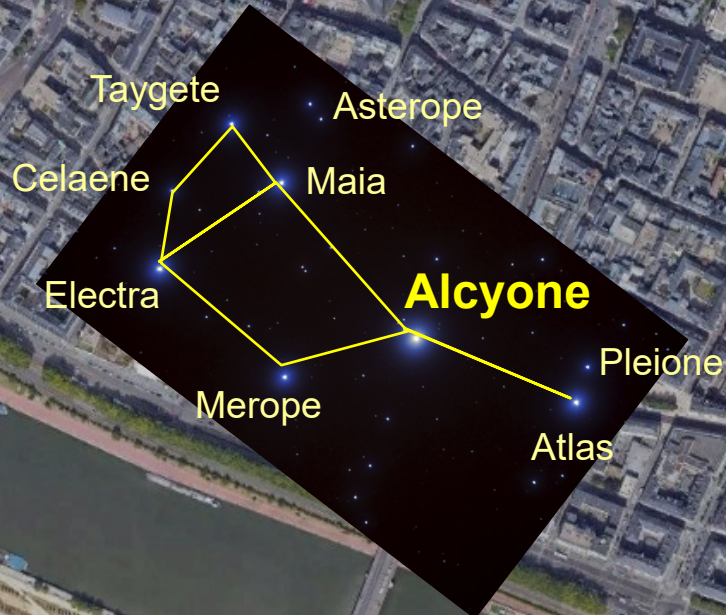

ROUEN CYDONIA STAR MAP

FRANCE

MARTIAN MOTIF TRIANGULATION PATTERN

MARTIAN MOTIF
CYDONIA, MARS
40°44'33.60N 09°27'40.29W

D&M PENTAGON
Abbatiale Sainte Ouen

D&M PENTAGON

PLEIADES CITY

FACE OF ALA-LU

FACE OF ALA-LU
Esplanade Champ de Mars

PLEIADES CITY
Cathédrale Notre-Dame de Rouen

PLEIADES STARS
7 DAUGHTERS OF ATLAS

© Composition and Some Graphics by
LUIS B. VEGA
vegapost@hotmail.com
www.PostScripts.org
FOR ILLUSTRATION PURPOSES ONLY

MAIN SOURCES
Earth.Google.com
ESA.ist - G. Neukum
Mars.Google.com
Wikipedia.com
PP

Google Earth