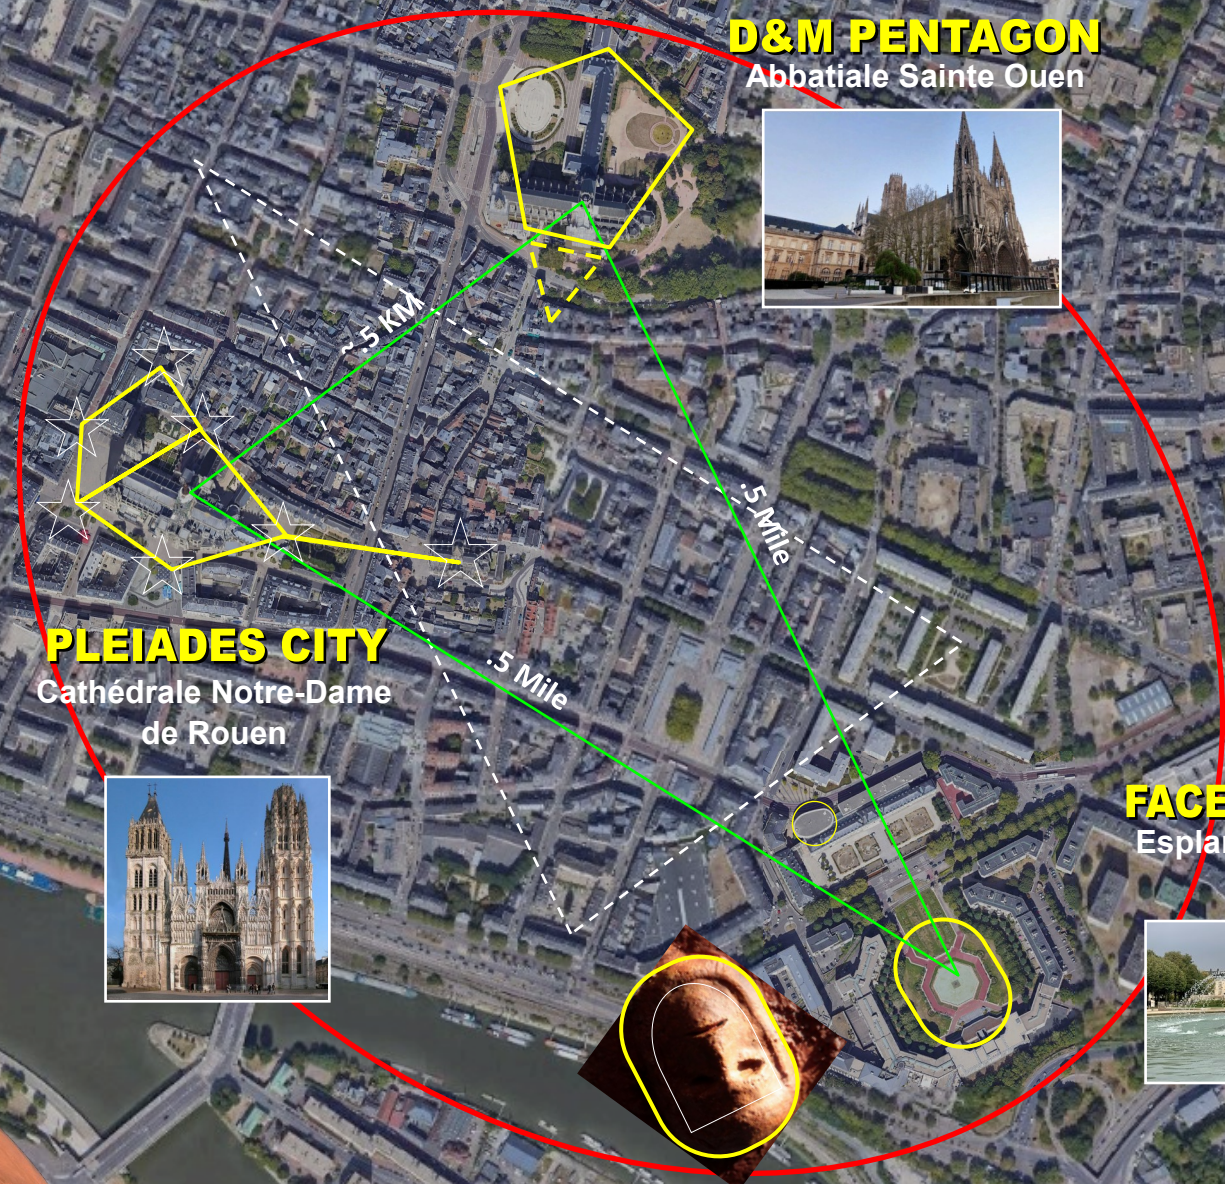

ROUEN CYDONIA STAR MAP

FRANCE

MARTIAN MOTIF TRIANGULATION PATTERN

MARTIAN MOTIF
CYDONIA, MARS
40°44'33.60N 09°27'40.29W

D&M PENTAGON
Abbatiale Sainte Ouen

D&M PENTAGON

PLEIADES CITY

FACE OF ALA-LU

FACE OF ALA-LU
Esplanade Champ de Mars

PLEIADES CITY
Cathédrale Notre-Dame de Rouen

PLEIADES STARS
7 DAUGHTERS OF ATLAS

© Composition and Some Graphics by
LUIS B. VEGA
vegapost@hotmail.com
www.PostScripts.org
FOR ILLUSTRATION PURPOSES ONLY

MAIN SOURCES
Earth.Google.com
ESA.ist - G. Neukum
Mars.Google.com
Wikipedia.com
PP

Google Earth