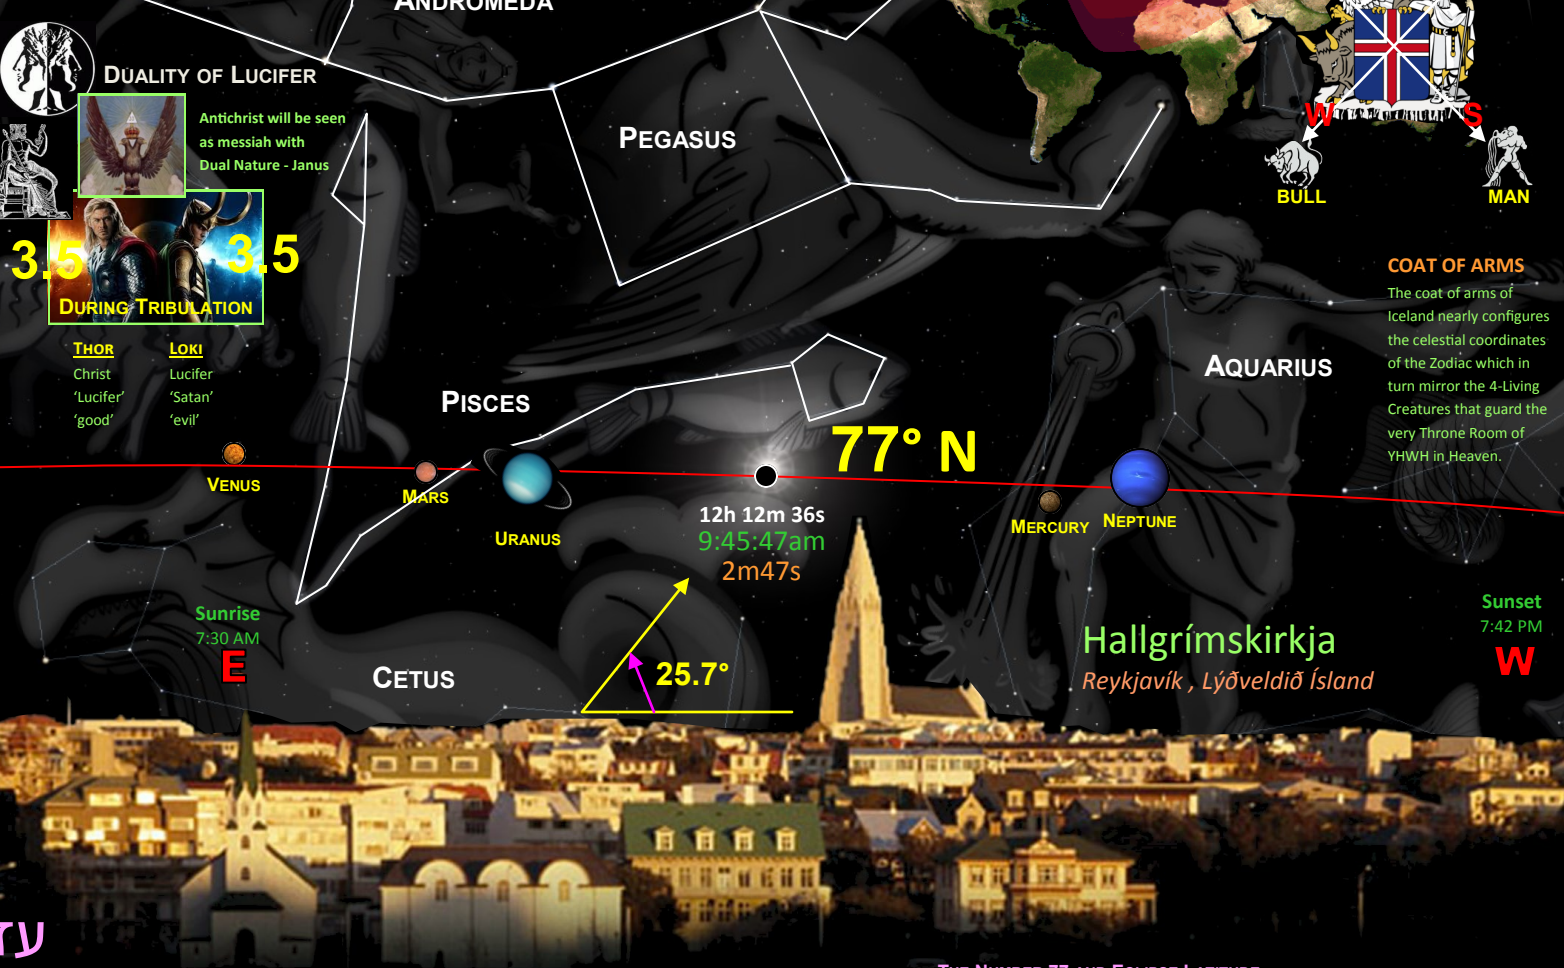

Iceland is the place where it is believed the mythology of Thor, a 'Prince' originated from. How the eclipse is connected to the storyline of the Wizard of Oz is due to the occultic inference to the meaning associated to the number 77 of the Eclipse latitude. This coming 'messiah' like figure as described in the Bible will first come as a 'Thor-like' prince from royalty; a white-light savior to help humanity out of its perils but then will show his true dark-light nature of his sinister intent. The Bible clearly describes Lucifer as the dark Fallen Archangel that masks himself as an Angel of Light with such a duality and contrast. Yet the Bible exposes his true nature of a 'Grand Wizard' full of murder, deception, manipulation and lies bent on usurping the Throne of YHWH and quest to enslave and destroy Humanity in the process. This study is not insinuating that Iceland is the origins of the AntiChrist nor is the 'Land of Oz'.

CELESTIAL ALIGNMENTS

The eclipse will be occurring approximately in the middle of the 2nd and 4th Blood Moon of the Tetrad sequence of 2014-2015. It will also be in-between the 2 pairs of planetary alignments in Pisces and Aquarius. The illustration will show that the planets in the solar system will depict a hexagram with Mercury at its core. Thor is equated to be Mercury. Mercury would thus serve as the fulcrum being the key in its celestial position and prominence.

TV

Thor had 2 goats that pulled the chariot as he races across the 'emerald' colored skies of the aurora lights or the Norse skies. In Hebrew it is the rendering of the name of OZ as with *Ayin Zayin* combination that infers the He-Goat, the Baphomet, as Zayin in modern Hebrew connotes sexual intercourse as it denotes the male phallus. The number 77 is associated with the 'devil' and Capricorn or the goat of sexual power that are used in Black Sabbath ceremonies.