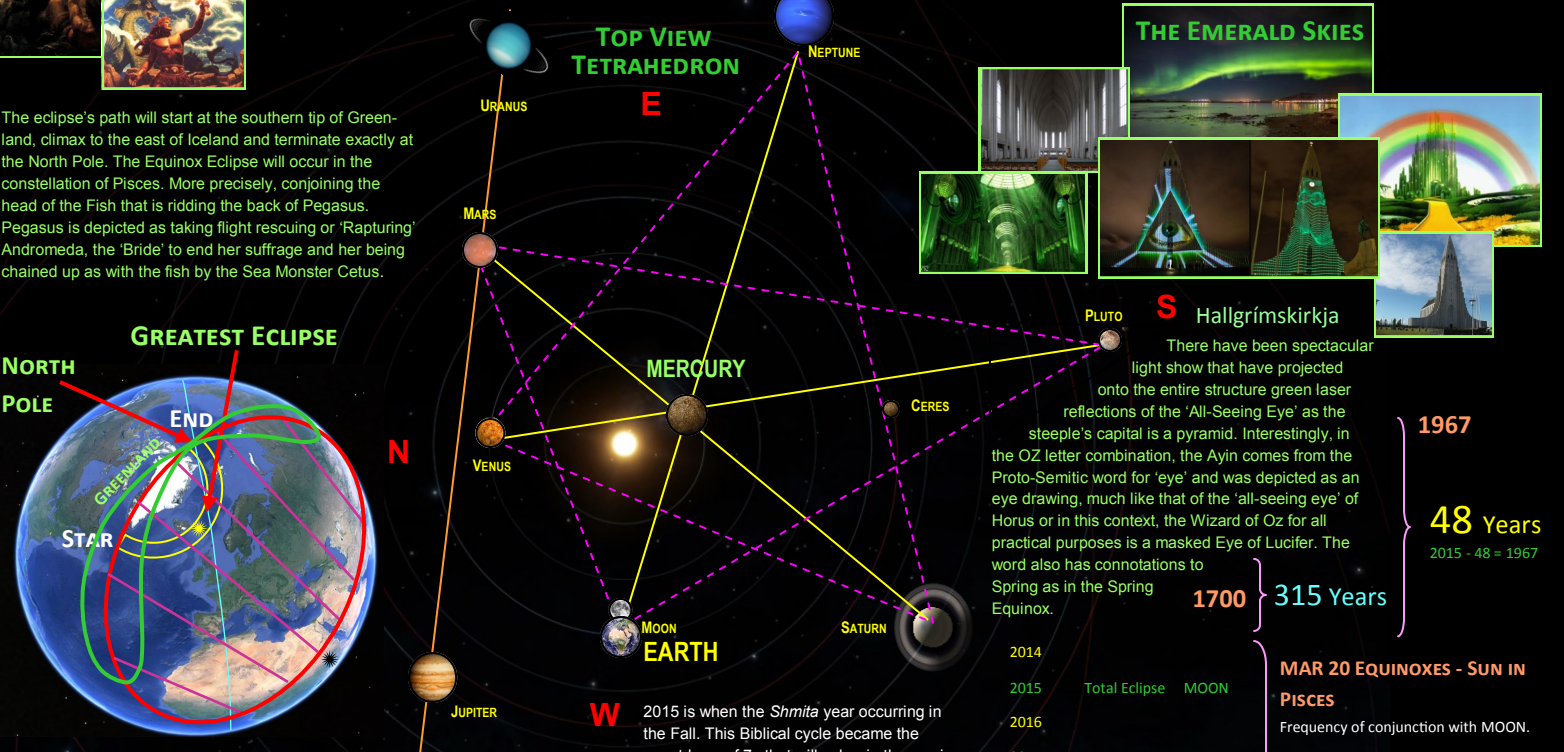

1 of 2
© Composition & Some Graphics by **LUIS B. VEGA**
vegapost@hotmail.com
FOR ILLUSTRATION PURPOSES ONLY

Some Sources
Metabunk.org
NASA.gov
SolarSystemScope.com
Stellarium.org
TimeandDate.com
VigilantCitizen.com
Wikipedia.com

2015 is when the *Shmita* year occurring in the Fall. This Biblical cycle became the countdown of 7s that will usher in the coming New Economic World Order. It began on 9-11 with the attacks of 2001. Perhaps this Equinox Eclipse is the signaling of this final stage in preparation to offer the final solution to the world monetary woes, his 'mark' in an inference to the coming Luciferian 'prince' Thor and Wizard that will bring order to the world rift in economic chaos.