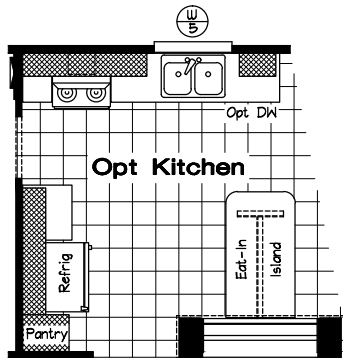

Opt Glamour Bath

Opt Kitchen

'CK' Series - CK561F

3 Bedroom, 2 Bath (Opt 4 BR) - 1,512 Sq. Ft.

Option 4 Bedroom