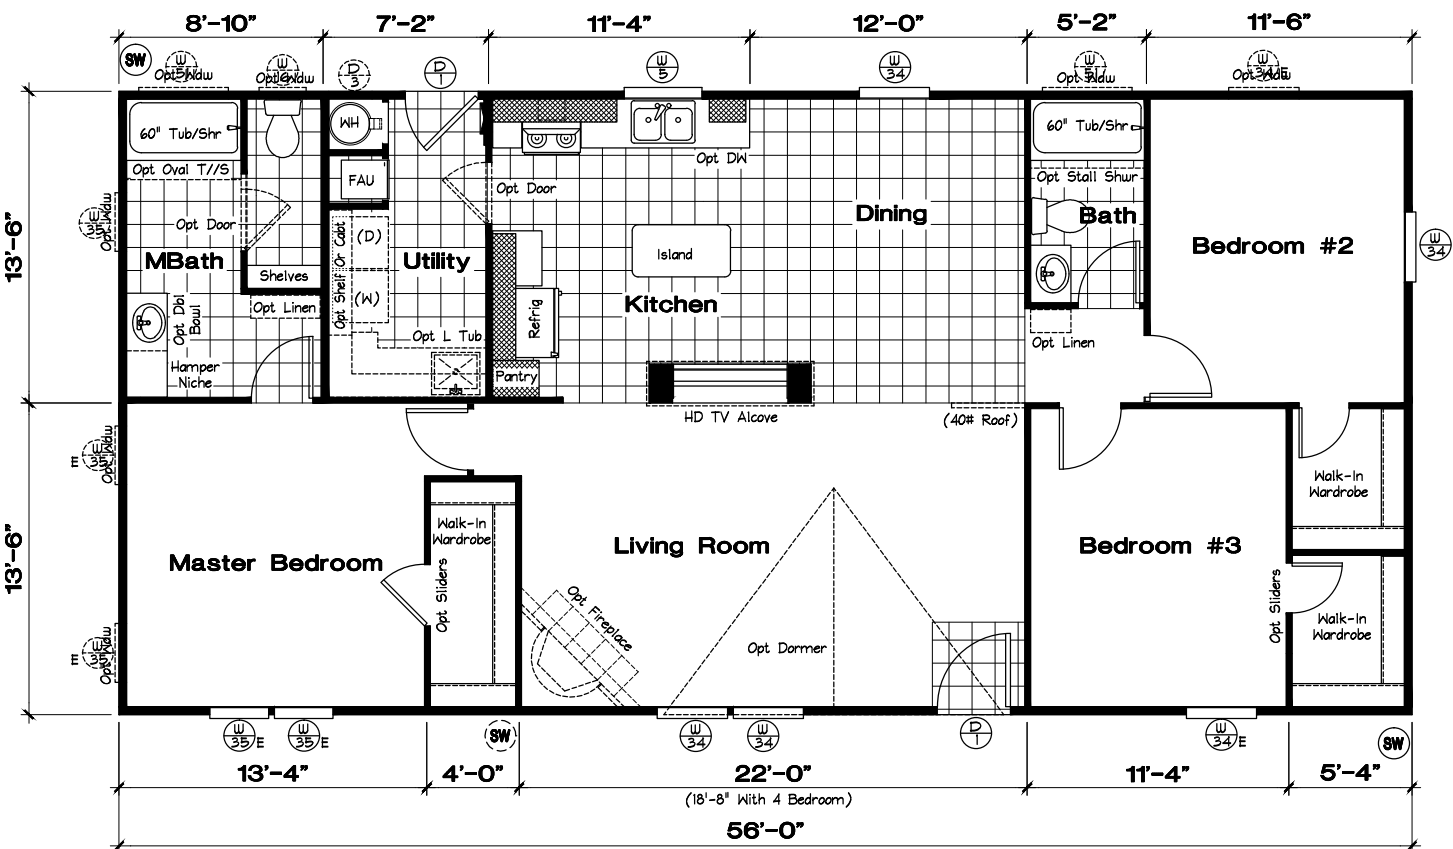

Opt Glamour Bath

Opt Kitchen

'CK' Series - CK561F

3 Bedroom, 2 Bath (Opt 4 BR) - 1,512 Sq. Ft.

Option 4 Bedroom