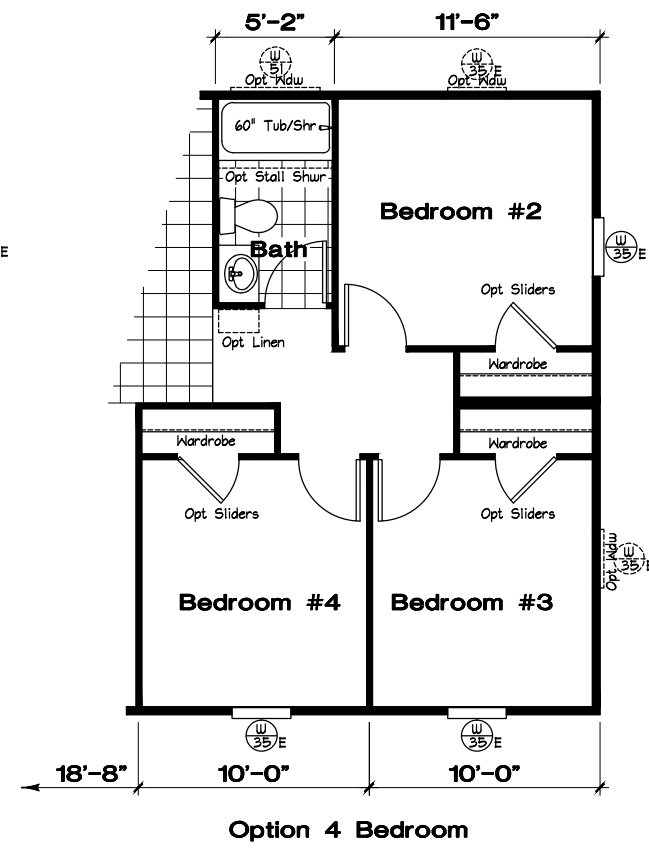

Opt Glamour Bath

Opt Kitchen

'CK' Series - CK561F

3 Bedroom, 2 Bath (Opt 4 BR) - 1,512 Sq. Ft.

Option 4 Bedroom