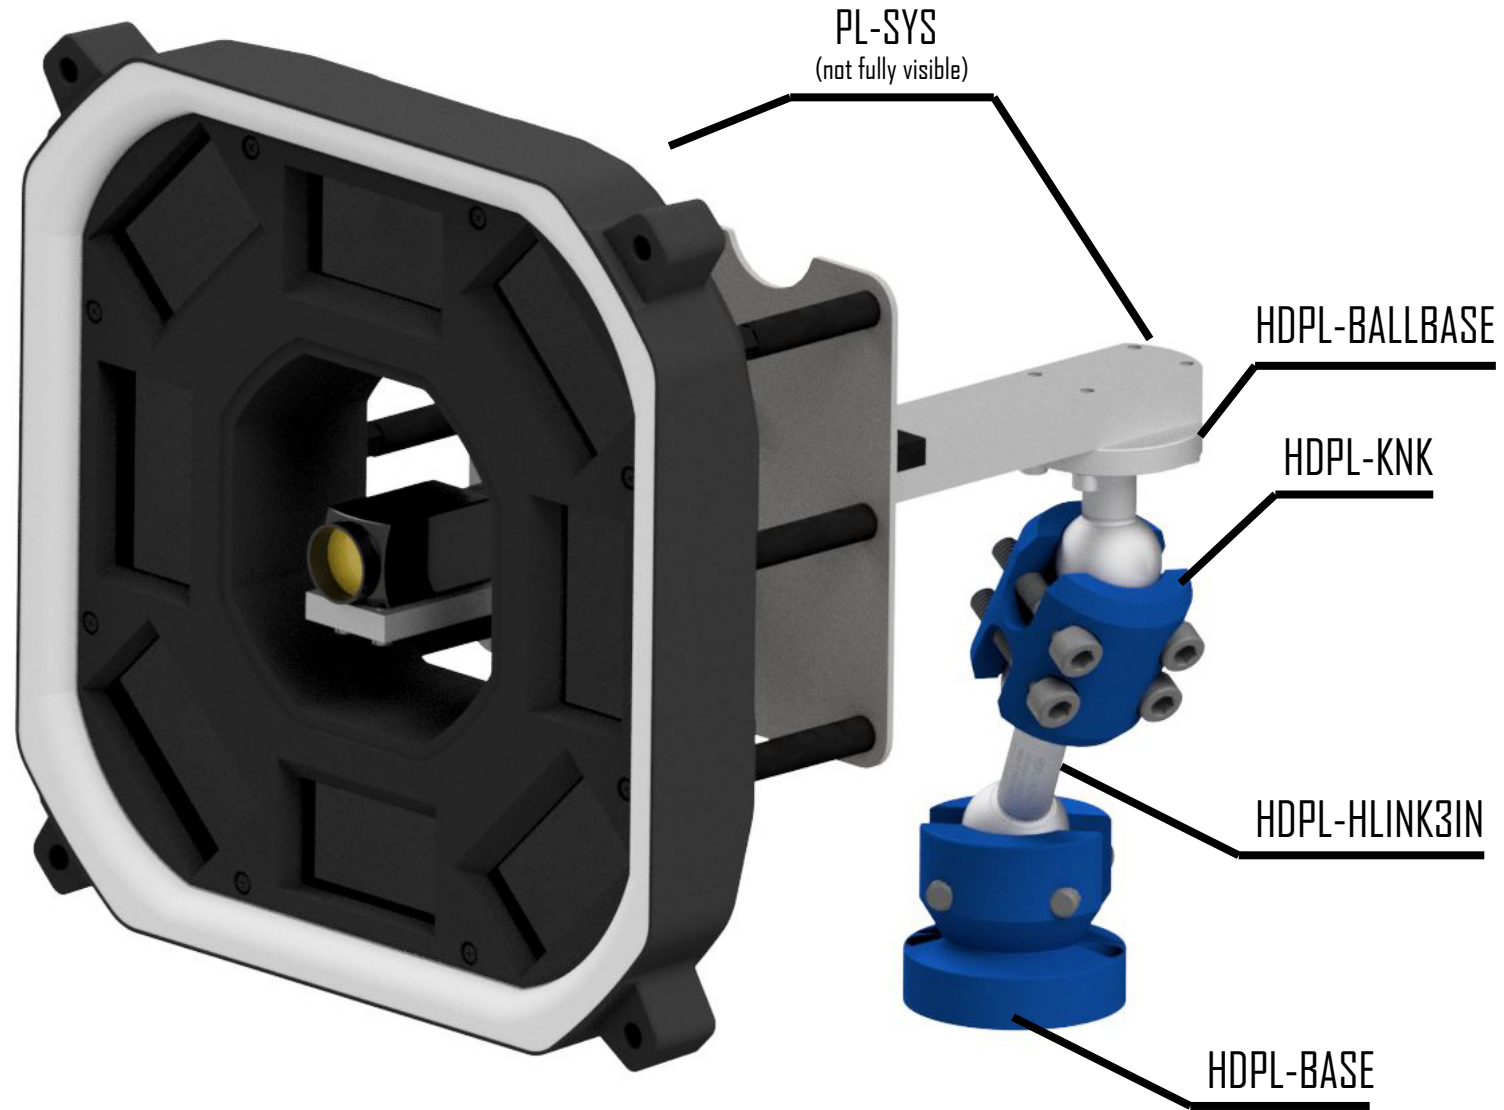

ADandD P/N PL-SYS1

Mounting for Keyence CV-035 C/M Camera

Mounts with included (2) S.H.C.S. - M3-0.5mm X 12mm 18-8SS

Sample Setup Application

Sample Setup shown with specified Camera and CA-DQP25X Light.