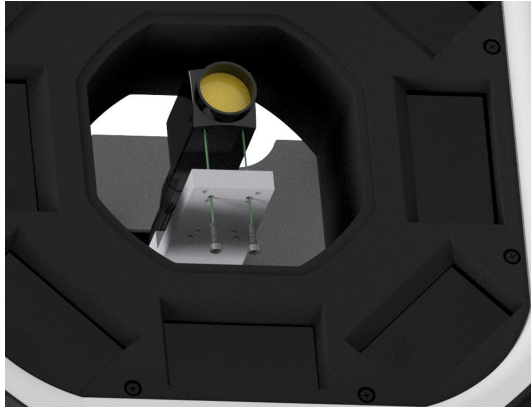

ADandD P/N PL-SYS1

Mounting for Keyence CV-035 C/M Camera

Mounts with included (2) S.H.C.S. - M3-0.5mm X 12mm 18-8SS

Sample Setup Application

Sample Setup shown with specified Camera and CA-DQP25X Light.