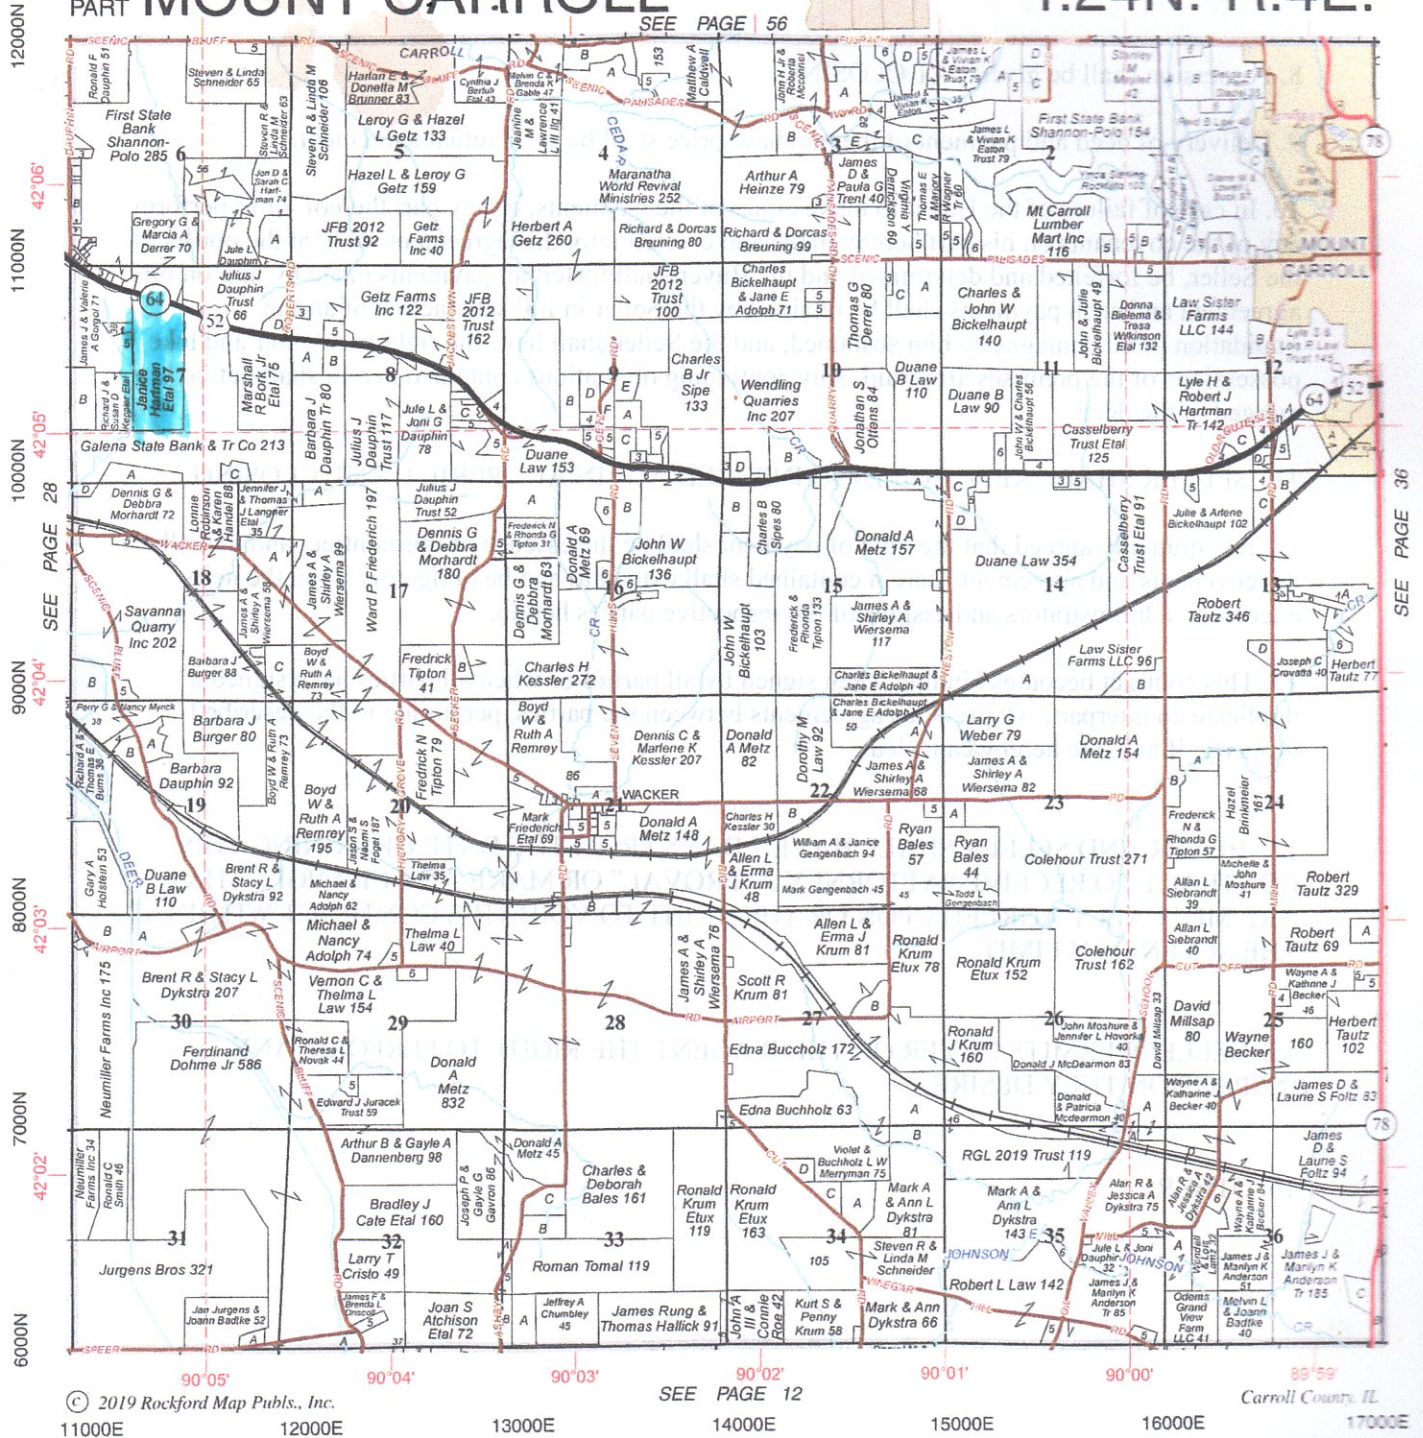

WEST PART MOUNT CARROLL

T.24N.-R.4E.

SEE PAGE 56

© 2019 Rockford Map Publs., Inc.
11000E 12000E

SEE PAGE 12
13000E 14000E

15000E 16000E 17000E
Carroll County, IL

TOP 100
Ag Bank in the U.S.

FNB