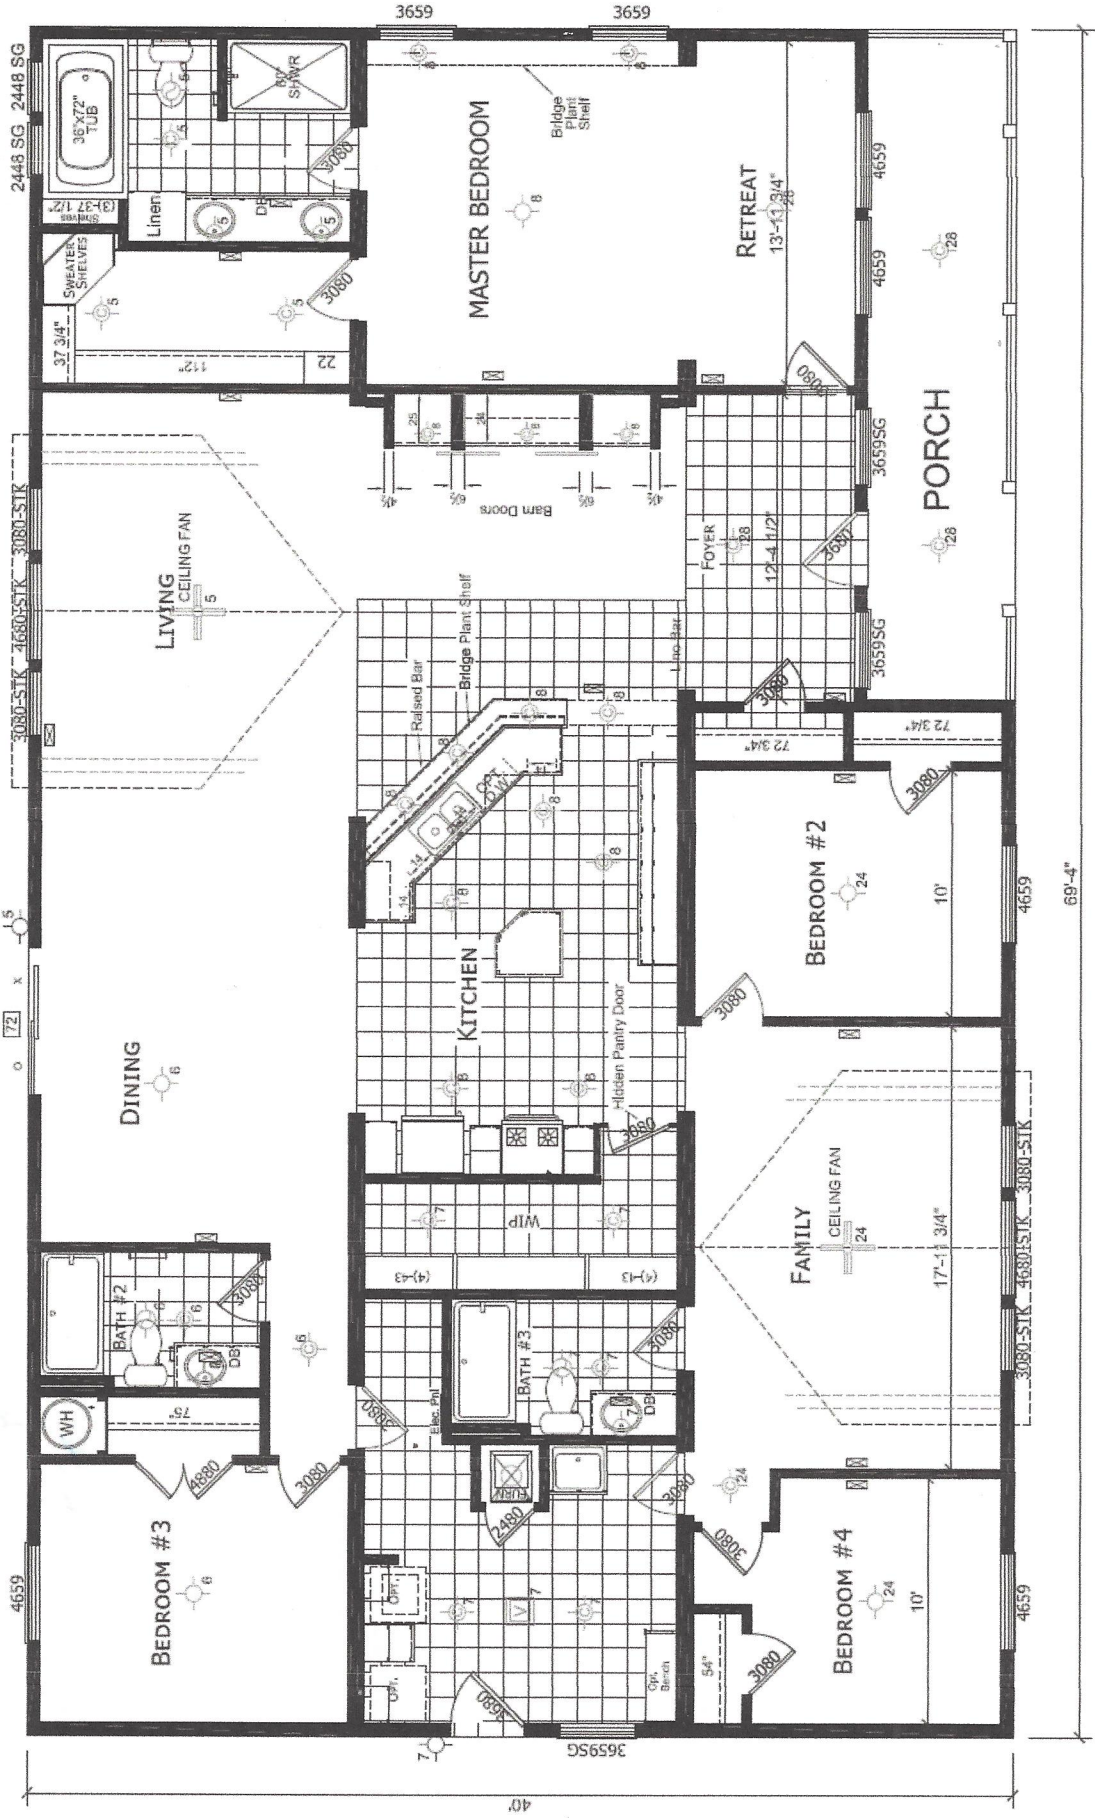

Avalanche SERIES

MODEL 17-7694B

4 BEDROOM, 3 BATH

ACTUAL SIZE: 40' X 69'4"

TOTAL AREA: 2,773 SF

PORCH: 156 SF

CHAMPION®
MANUFACTURED BEAUTIFULLY™

Due to continuous product development and improvement, prices, specifications and materials are subject to change without notice or obligation. Square footage and other dimensions are approximate. Images such as rendering, photos and floor plans may be shown with optional features and/or third-party additions that may not be available in all regions.