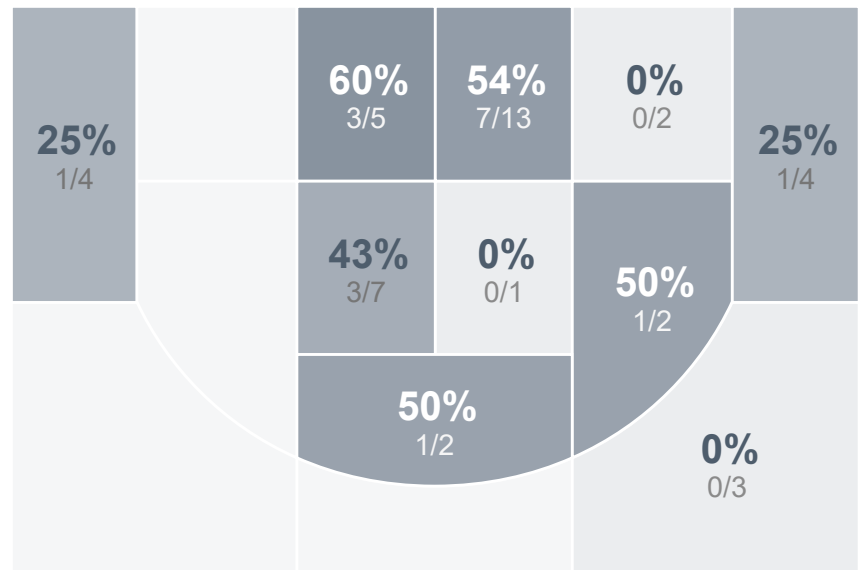

Dickinson High School