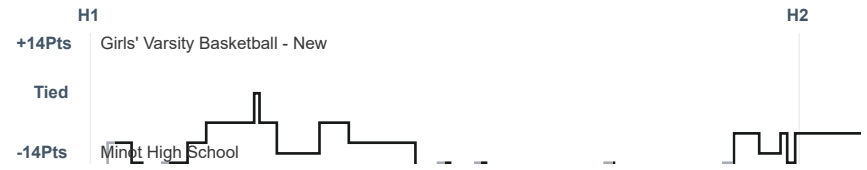

Box Score Report

MHS vs Minot - Jan 6, 2020 - W 69-57

Period Stats

Team	1	2	Final
MHS	37	32	69
MIN	33	24	57

Run Graph