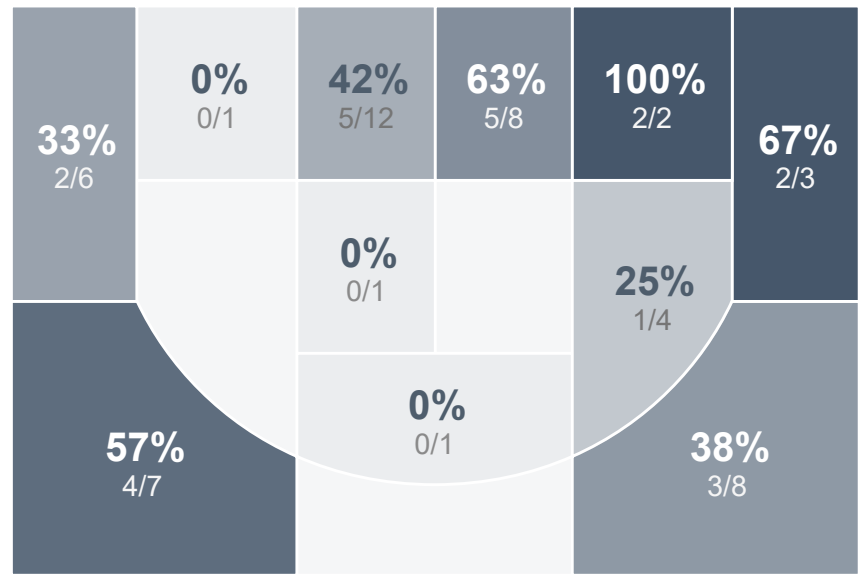

Girls' Varsity Basketball - New