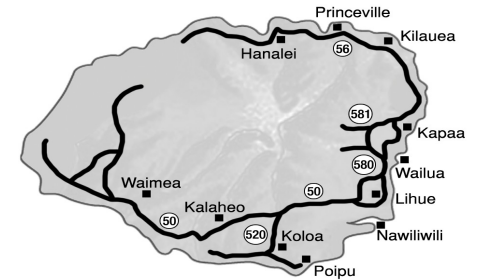

4:30 pm Step Study, Kōloa Union Church, 3289 Po'ipū Rd. Kōloa

FRIDAY

8:00 am Kōloa Aloha Group Daily Reflections Po'ipū Beach Park, pavilion across from Brennecke's Restaurant

FRIDAY (cont)

*12:00 Kōloa Nooners Group

7:30 pm Big Book Study, Kōloa Union Church, 3289 Po'ipū Rd. Kōloa

SATURDAY

7:00am Grapevine, Sunrise Sobriety Group, Po'ipū **Beach** Park, far west pavilion

6:00pm Sobriety in Paradise 3rd step mtg, Kōloa Union Church, 3289 Po'ipū Rd, Kōloa

WEST SIDE

Kauai Veterans Memorial Hospital (KVMH) 4643 Waimea Canyon Drive, Waimea, Conference Room. Waimea Canyon Group

Monday

5:30 pm SelectiveStudy @ KVMH

TUESDAY

5:30 pm, Pau Hana Daily Reflections" United Church of Christ.. **4481 Kona Rd Hanapepe (Front Lanai.)**

THURSDAY

5:30pm Big Book Study.@ KVMH.

FRIDAY

5:30pm Literature Study @KVMH
On The Last Friday meets at MacArthur Beach Park, Kekaha: Birthday Potluck 5:30 Potluck,6:30 Birthday meeting, cake & sunset

-

TELEPHONE NUMBERS

Series of horizontal lines for telephone numbers.

AS OF JANUARY 2020

ALCOHOLICS ANONYMOUS KAUAI MEETING SCHEDULE

24-HOUR ANSWERING SERVICE

(808) 245-6677

KAUAI INTERGROUP P.O. BOX 3606

LIHUE, KAUAI, HAWAII 96766

Meetings marked as CLOSED are for alcoholics ONLY. All other meetings are OPEN and everyone is welcome. All alcoholics are welcome at all meetings although preferences for some meetings are shown, (e.g. women, men, etc.).

MAHALO AND ALOHA!

OTHER HAWAII AA NUMBERS:

- **HILO** (808) 961-6133
- **HONOLULU** (808) 946-1438
- **KAILUA-KONA** (808) 329-1212
- **MAUI** (808) 244-9673

MONTHLY SERVICE MEETINGS at the Līhu'e Neighborhood Center, 3353 Eono Street:

INTERGROUP MEETING
9:30 am. 1st Saturday of each month.

KAUAI DISTRICT 6 OF HAWAII AREA 17
9:30 am. 3rd Saturday of each month.

VISIT OUR WEBSITE -- www.KauaiAA.org
Once you're there you can link to other Islands