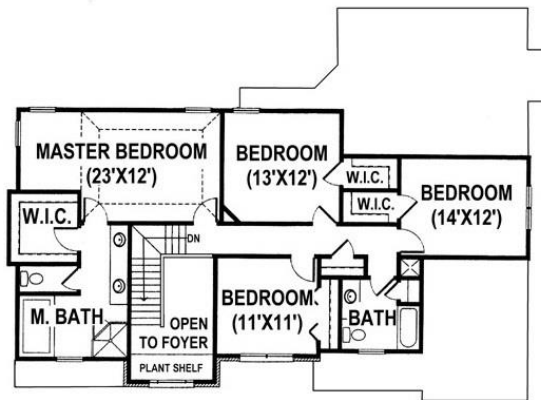

Your Land Your Style Your Home Your Way

Design + Build = Your Best Value

The Bradley 2900 Sq.Ft.

Copyright © 2017 Kraus Design
All Rights Reserved

248-972-5549

Setting the New Standard