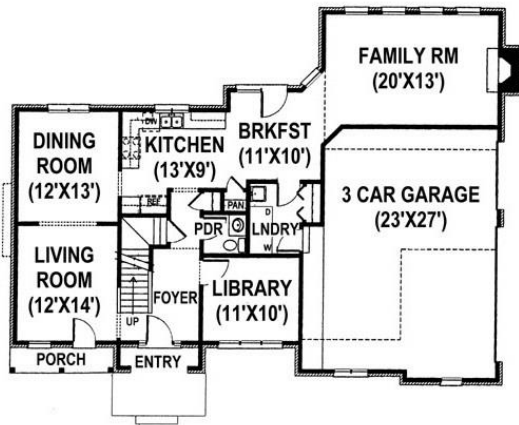

Your Land Your Style Your Home Your Way

Design + Build = Your Best Value

The Bradley 2900 Sq.Ft.

Copyright © 2017 Kraus Design
All Rights Reserved

248-972-5549

Setting the New Standard